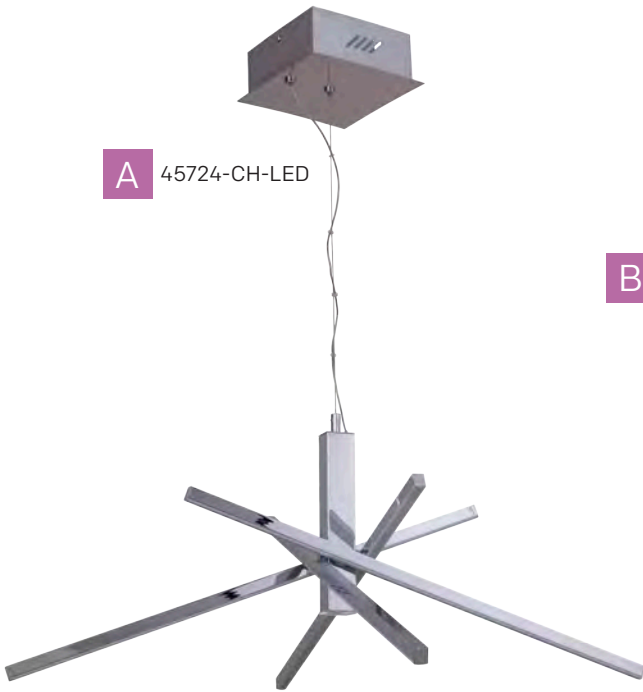

NEW

LED

Pinnacle

45728-CH-LED Shown

The interactive quality of our Pinnacle LED light fixture is truly cutting edge. The suspended, horizontal starburst pattern features slim metal arms that can be reconfigured for an ever-changing dynamic.

A 45724-CH-LED

B 45728-CH-LED

C 45726-CH-LED

D 45754-CH-LED

E 45756-CH-LED

MODEL	CONFIGURATION	GLASS/SHADE	SIZE	BULB
A 45724-CH-LED*	4 Arm LED Chandelier	N/A	28"W x 113.75"H	40 Watt LED
B 45728-CH-LED†	8 Arm LED Chandelier	N/A	35.5"L x 15"W x 102.25"H	43 Watt LED
C 45726-CH-LED**	6 Arm LED Chandelier	N/A	27.75"W x 106.25"H	68 Watt LED
D 45754-CH-LED***	4 Arm LED Semi Flush	N/A	28"W x 19.25"H	40 Watt LED
E 45756-CH-LED††	6 Arm LED Semi Flush	N/A	27.75"W x 18.5"H	71 Watt LED

Chrome (CH) Finish

LED - Color Temp: 3000K (Dimmable)
 CRI: 90
 Lumens: *1661, †1915, **2502, ***1437, ††2983