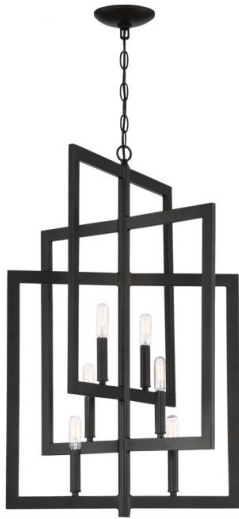

## Portrait - 44936

Portrait Foyer

### Color

With its bold geometric shapes and candle-style bulbs at varying heights, The Portrait light fixture's multidimensional appeal is hard to deny. Four rectangular pieces layered for effect, the Portrait accurately captures a contemporary style while adding interest to your home's foyer.

- Requires 6 Candelabra 60-watt bulbs (not included)

### Specs

<b>Mounting Location</b>	Indoor
<b>Bulb Base</b>	Candelabra
<b>Bulbs</b>	6
<b>Bulb Size</b>	T6.5
<b>Bulb Type</b>	Incandescent
<b>Bulb Wattage</b>	60
<b>Carton Size (CU FT)</b>	7.37