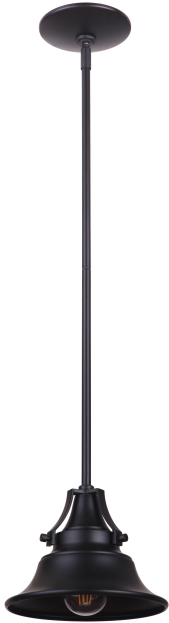

## Z4421-MN

Union 1 Light Large Outdoor Pendant  
Midnight

UPC#647881240714

### Additional Finishes

Z4421-OBG

### Measurements

Length (in):	N/A
Width (in):	15
Height (in):	11
Extension (in):	N/A
Downrod/Chain Length (in):	36*
Leadwire (in):	66
Product Weight (lbs):	2.91
Carton Length (in):	15.94
Carton Width (in):	15.94
Carton Height (in):	12.8
Carton Cube:	1.88
Carton Weight (lbs):	5.14
Oversize:	No

### Fixture

Mounting Method:	Downrod Only
Mounting Location:	Damp
Body Material:	Spinning Aluminum
Up/Down Mount:	N/A