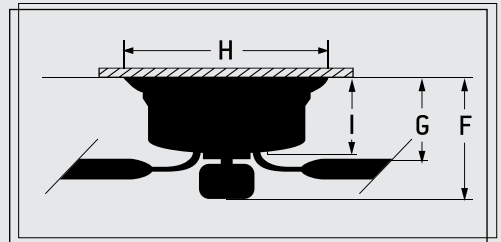

SPECS

- Blade Sweep 42"
- Number of Blades 5
- Blade Pitch 11°
- Motor Size (MM) 153 x10
- AMPS (HI Speed) <1
- Shipping Wt. (lbs.) 14.10
- CU. FT. in Carton 1.28
- Energy Guide Airflow (Cubic Feet Per Minute) 2,331
- Energy Guide Wattage 35 Watts
- Energy Guide Efficiency (CFM Per Watt) 66
- Energy Guide Estimated Yearly Energy Cost* \$10
- Airflow at High Speed (Cubic Feet Per Minute) 2,915

CEILING DROP DIMENSIONS

F1: Height with light kit – 13.0"
G: Height fan only – 7.01"
I: .469"
 Flushmount

F2: Height fan only – 7.75"
H: 9.25"

*Based on 12 cents per kWh and 6.4 hours use per day.

Shown with Reversible Classic Walnut Blades