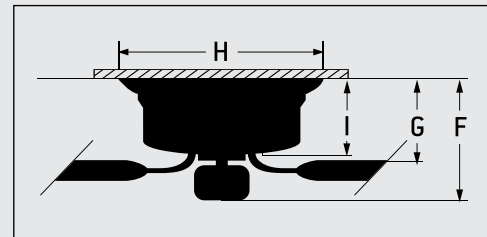

All estimates based on typical use, excluding lights. nrg.energy.gov

FAN CONTROL OPTIONS

Wall Control Adaptable.

See page 432 for available Universal Controls

**Wyman
with 3-Light Kit**

The organic shapes and fine details of the gracefully curving blade arms provide a captivating visual focal point in this strikingly modern reinterpretation of classic ceiling fan design. A 3-light kit in white frosted, ribbed glass offers a perfect counterpoint to the sleek motor housing and sculpted fan blades.

SPECS

Standard, 3 Speed Reversible Motor	Blade Sweep 42"
Flushmount Installation Only	Number of Blades 5
Limited Lifetime Warranty	Blade Pitch 11°
Blades Included	Motor Size (MM) 153 x 10
Light Kit Integrated, 3 x 60W, Candelabra Bulbs Included	AMPS (HI Speed) <1
Wall Control Adaptable	Shipping Wt. (lbs.) 13.44
	CU. FT. in Carton 1.06
	Energy Guide Airflow (Cubic Feet Per Minute) 2,194
	Energy Guide Wattage 41 Watts
	Energy Guide Efficiency (CFM Per Watt) 54
	Energy Guide Estimated Yearly Energy Cost* \$11
	Airflow at High Speed (Cubic Feet Per Minute) 2,647

CEILING DROP DIMENSIONS

F1: Height with light kit – 13.0"
G: Height fan only – 7.01"
I: 4.69"
 Flushmount

F2: Height fan only – 7.75"
H: 9.25"

*Based on 12 cents per kWh and 6.4 hours use per day.

A

Shown with Reversible Walnut Blades