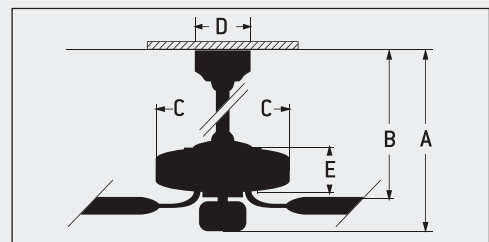

Antique Nickel 52" Builder Deluxe | Model . . . **E-BLD52AN5C3**
 Item No. **18162**
 Reversible Blades **Ash/Mahogany**
 3-Light Kit **Alabaster Glass Included**

Builder Deluxe partially assembled

FEATURES

- 3 Speed Reversible Motor
- 4" Downrod (Included)
- Lifetime Limited Warranty
- Light Kit Included, 3 x 60 Watt, Candelabra Bulbs Included
- Remote Control (Optional)

SPECS

- Blade Sweep Opt. 52"
- Number of Blades 5
- Blade Pitch 14°
- Motor Size (MM) 172 x 14
- AMPS (Hi Speed) 0.54
- Shipping Wt. (lbs.) 23.55
- CU. FT. in Carton 2.65
- Airflow* 5,417.11
(Cubic Feet per Minute)
- Electricity Use* 70 Watts
- Airflow Efficiency* 77.4
(Cubic Feet Per Minute Per Watt)

CEILING DROP DIMENSIONS

A: 4" DR – 18"
B: 4" DR – 12.5"
C: 11.02"
D: 5.12"
E: 9.75"
 *DR=Downrod

"Compare: 49" to 60" ceiling fans have airflow efficiencies ranging from approximately 51 to 176 cubic feet per minute per watt at high speed."