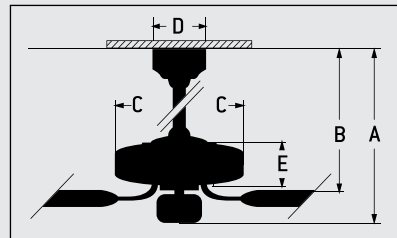

SPECS

- Blade Sweep. 56"
- Number of Blades..... 5
- Blade Pitch..... 12°
- Motor Size (MM) 172 x 20
- AMPS (HI Speed)..... <1
- Shipping Wt. (lbs.)..... 26.40
- CU. FT. in Carton 2.75
- Airflow
(Cubic Feet Per Minute)..... 5,096
- Watts (HI Speed) 65
- Airflow Efficiency
(CFM Per Watt) 78

CEILING DROP DIMENSIONS

- A: 6" DR w/ Light Kit – 21"
- A: 6" DR w/o Light Kit – 15.5"
- C: 13.67"
- E: 6.42 "
- B: 14.3"
- D: 7.2"
- DR = Downrod

A

Shown with Reversible Teak Blades

Reversible Walnut Blade Finish