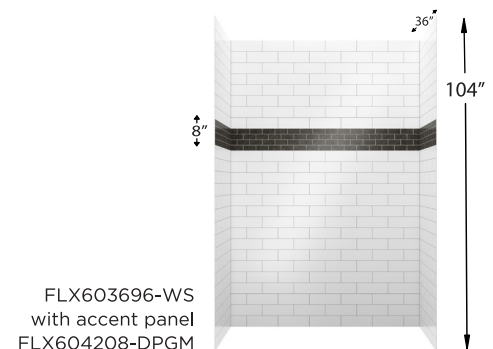

MODEL #: FLX603696-WS 60"W x 36"D x 96"H SHOWER WALL KIT WHITE SUBWAY

Horizontal 9-Panels with Interlocking Technology creates easy waterproof installation

10"W x 4"H White Subway with Innovative Real-Feel etched grey grout

Designed with a beveled outside edge to provide a sleek finished look

Easy to clean with no tedious grout maintenance

Panel-lock seams conveniently hidden in interlock grout line

A cost-effective remodeling and new construction solution

Backed by a 10-Year Residential & 2-Year Commercial Warranty

FLEX™ SHOWER WALL KITS | WHITE SUBWAY FINISH

SIZE	MODEL #	# PANELS	W	D	H
42" x 42" x 96"	FLX424296-WS	6	42"	42"	96"
60" x 32" x 60"	FLX603260-WS	9	60"	32"	60"
60" x 32" x 80"	FLX603280-WS	12	60"	32"	80"
60" x 36" x 96"	FLX603696-WS	9	60"	36"	96"

OPTION: SUBWAY ACCENT PANEL | DARK POLISHED GREY MARBLE FINISH

60" x 42" x 8"	FLX604208-DPGM	3	60"	42"	8"
----------------	----------------	---	-----	-----	----

FLX603696-WS
with accent panel
FLX604208-DPGM