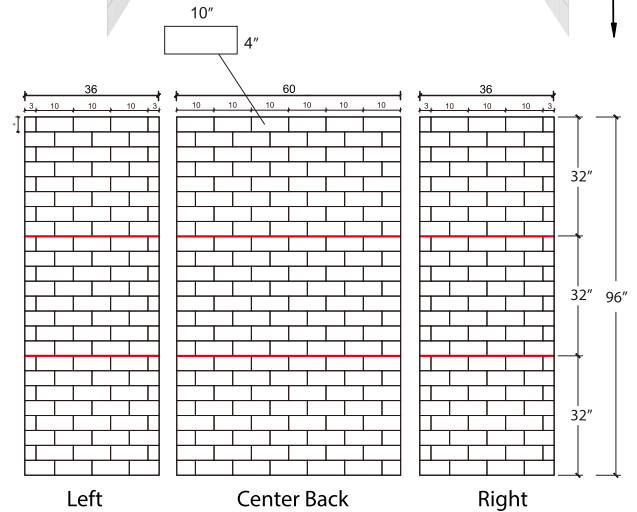

Designed with a beveled outside edge to provide a sleek finished look

Easy to clean with no tedious grout maintenance

Panel-lock seams conveniently hidden in interlock grout line

A cost-effective remodeling and new construction solution

Backed by a 10-Year Residential & 2-Year Commercial Warranty

FLEX™ SHOWER WALL KITS | WHITE SUBWAY FINISH

SIZE	MODEL #	# PANELS	W	D	H
42" x 42" x 96"	FLX424296-WS	6	42"	42"	96"
60" x 32" x 60"	FLX603260-WS	9	60"	32"	60"
60" x 32" x 80"	FLX603280-WS	12	60"	32"	80"
60" x 36" x 96"	FLX603696-WS	9	60"	36"	96"

OPTION: SUBWAY ACCENT PANEL | DARK POLISHED GREY MARBLE FINISH

60" x 42" x 8"	FLX604208-DPGM	3	60"	42"	8"
----------------	----------------	---	-----	-----	----

FLX603696-WS
with accent panel
FLX604208-DPGM