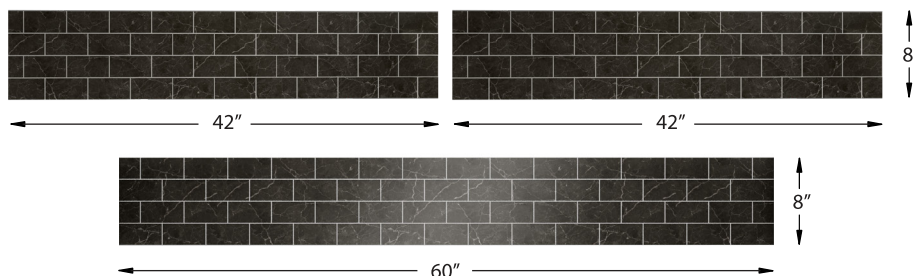

MODEL #: FLX603696-WS 60"W x 36"D x 96"H SHOWER WALL KIT WHITE SUBWAY

Horizontal 9-Panels with Interlocking Technology creates easy waterproof installation

10"W x 4"H White Subway with Innovative Real-Feel etched grey grout

Designed with a beveled outside edge to provide a sleek finished look

Easy to clean with no tedious grout maintenance

Panel-lock seams conveniently hidden in interlock grout line

A cost-effective remodeling and new construction solution

Backed by a 10-Year Residential & 2-Year Commercial Warranty

FLEX™ SHOWER WALL KITS | WHITE SUBWAY FINISH

SIZE	MODEL #	# PANELS	W	D	H
42" x 42" x 96"	FLX424296-WS	6	42"	42"	96"
60" x 32" x 60"	FLX603260-WS	9	60"	32"	60"
60" x 32" x 80"	FLX603280-WS	12	60"	32"	80"
60" x 36" x 96"	FLX603696-WS	9	60"	36"	96"

OPTION: SUBWAY ACCENT PANEL | DARK POLISHED GREY MARBLE FINISH

60" x 42" x 8"	FLX604208-DPGM	3	60"	42"	8"
----------------	----------------	---	-----	-----	----

FLX603696-WS
with accent panel
FLX604208-DPGM