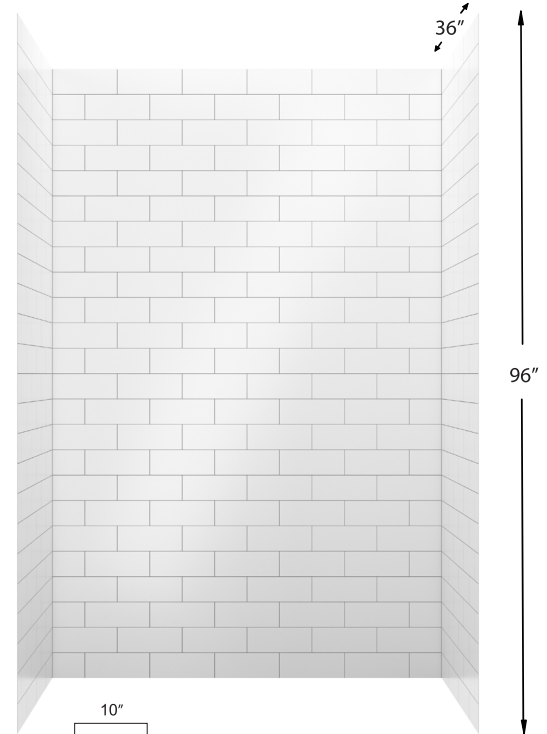

MODEL #: FLX603696-WS 60"W x 36"D x 96"H SHOWER WALL KIT WHITE SUBWAY

Horizontal 9-Panels with Interlocking Technology creates easy waterproof installation

10"W x 4"H White Subway with Innovative Real-Feel etched grey grout

Can be installed over waterproof backer board or existing tile

Fire retardant, and high resistance to impact and chemicals

Constructed of SPC Rigid Core board

Easily cut for a custom fit

Lightweight panels for effortless handling during installation

Designed with a beveled outside edge to provide a sleek finished look

Easy to clean with no tedious grout maintenance

Panel-lock seams conveniently hidden in interlock grout line

A cost-effective remodeling and new construction solution

Backed by a 10-Year Residential & 2-Year Commercial Warranty

FLEX™ SHOWER WALL KITS | WHITE SUBWAY FINISH

SIZE	MODEL #	# PANELS	W	D	H
42" x 42" x 96"	FLX424296-WS	6	42"	42"	96"
60" x 32" x 60"	FLX603260-WS	9	60"	32"	60"
60" x 32" x 80"	FLX603280-WS	12	60"	32"	80"
60" x 36" x 96"	FLX603696-WS	9	60"	36"	96"