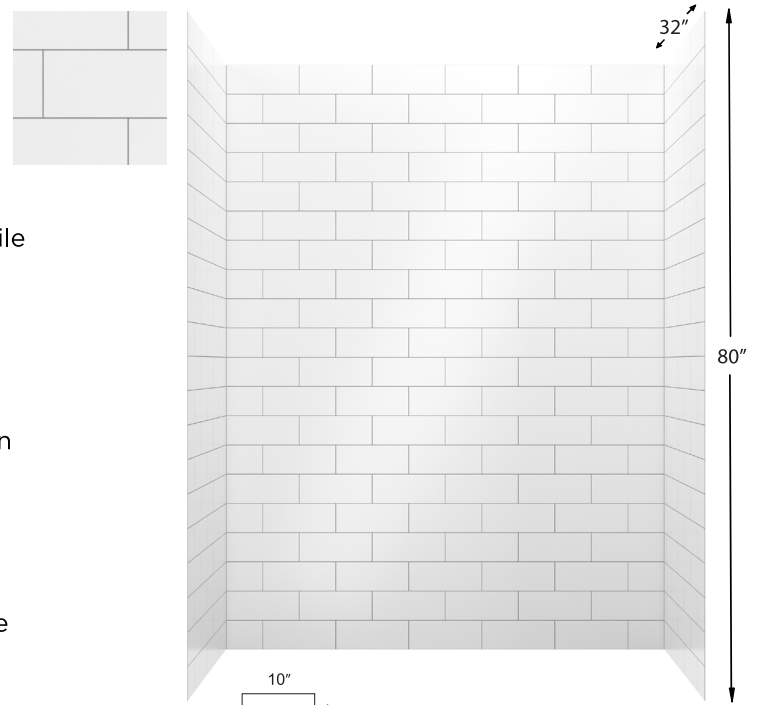

MODEL #: FLX603280-WS 60"W x 32"D x 80"H SHOWER WALL KIT WHITE SUBWAY

Horizontal 12-Panels with Interlocking Technology creates easy waterproof installation

10"W x 4"H White Subway with Innovative Real-Feel etched grey grout

Can be installed over waterproof backer board or existing tile

Fire retardant, and high resistance to impact and chemicals

Constructed of SPC Rigid Core board

Easily cut for a custom fit

Lightweight panels for effortless handling during installation

Designed with a beveled outside edge to provide a sleek finished look

Easy to clean with no tedious grout maintenance

Panel-lock seams conveniently hidden in interlock grout line

A cost-effective remodeling and new construction solution

Backed by a 10-Year Residential & 2-Year Commercial Warranty

FLEX™ SHOWER WALL KITS | WHITE SUBWAY FINISH

SIZE	MODEL #	# PANELS	W	D	H
42" x 42" x 96"	FLX424296-WS	6	42"	42"	96"
60" x 32" x 60"	FLX603260-WS	9	60"	32"	60"
60" x 32" x 80"	FLX603280-WS	12	60"	32"	80"
60" x 36" x 96"	FLX603696-WS	9	60"	36"	96"