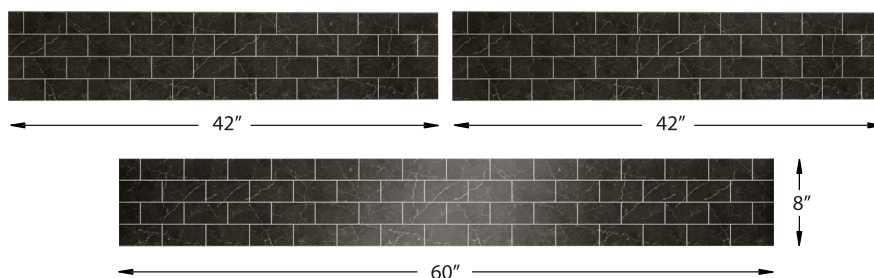

MODEL #: FLX603280-WS 60"W x 32"D x 80"H SHOWER WALL KIT WHITE SUBWAY

Horizontal 12-Panels with Interlocking Technology creates easy waterproof installation

10"W x 4"H White Subway with Innovative Real-Feel etched grey grout

Designed with a beveled outside edge to provide a sleek finished look

Easy to clean with no tedious grout maintenance

Panel-lock seams conveniently hidden in interlock grout line

A cost-effective remodeling and new construction solution

Backed by a 10-Year Residential & 2-Year Commercial Warranty

FLEX™ SHOWER WALL KITS | WHITE SUBWAY FINISH

SIZE	MODEL #	# PANELS	W	D	H
42" x 42" x 96"	FLX424296-WS	6	42"	42"	96"
60" x 32" x 60"	FLX603260-WS	9	60"	32"	60"
60" x 32" x 80"	FLX603280-WS	12	60"	32"	80"
60" x 36" x 96"	FLX603696-WS	9	60"	36"	96"

OPTION: SUBWAY ACCENT PANEL | DARK POLISHED GREY MARBLE FINISH

60" x 42" x 8"	FLX604208-DPGM	3	60"	42"	8"
----------------	----------------	---	-----	-----	----

FLX603280-WS
with accent panel
FLX604208-DPGM