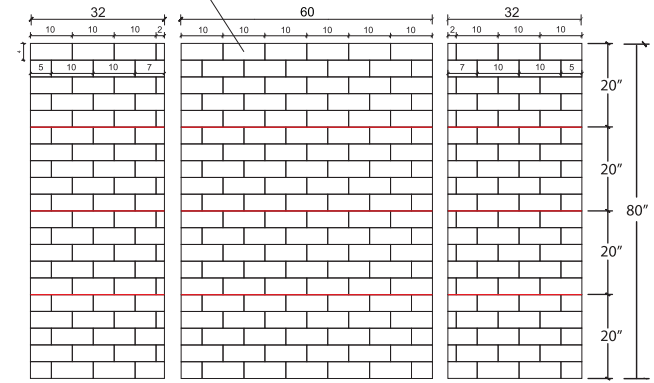

MODEL #: FLX603280-WS 60"W x 32"D x 80"H SHOWER WALL KIT WHITE SUBWAY

Horizontal 12-Panels with Interlocking Technology creates easy waterproof installation

10"W x 4"H White Subway with Innovative Real-Feel etched grey grout

Designed with a beveled outside edge to provide a sleek finished look

Easy to clean with no tedious grout maintenance

Panel-lock seams conveniently hidden in interlock grout line

A cost-effective remodeling and new construction solution

Backed by a 10-Year Residential & 2-Year Commercial Warranty

FLEX™ SHOWER WALL KITS | WHITE SUBWAY FINISH

SIZE	MODEL #	# PANELS	W	D	H
42" x 42" x 96"	FLX424296-WS	6	42"	42"	96"
60" x 32" x 60"	FLX603260-WS	9	60"	32"	60"
60" x 32" x 80"	FLX603280-WS	12	60"	32"	80"
60" x 36" x 96"	FLX603696-WS	9	60"	36"	96"