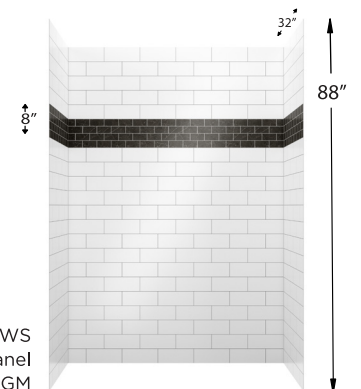

MODEL #: FLX603280-WS 60"W x 32"D x 80"H SHOWER WALL KIT WHITE SUBWAY

Horizontal 12-Panels with Interlocking Technology creates easy waterproof installation

10"W x 4"H White Subway with Innovative Real-Feel etched grey grout

Designed with a beveled outside edge to provide a sleek finished look

Easy to clean with no tedious grout maintenance

Panel-lock seams conveniently hidden in interlock grout line

A cost-effective remodeling and new construction solution

Backed by a 10-Year Residential & 2-Year Commercial Warranty

FLEX™ SHOWER WALL KITS | WHITE SUBWAY FINISH

SIZE	MODEL #	# PANELS	W	D	H
42" x 42" x 96"	FLX424296-WS	6	42"	42"	96"
60" x 32" x 60"	FLX603260-WS	9	60"	32"	60"
60" x 32" x 80"	FLX603280-WS	12	60"	32"	80"
60" x 36" x 96"	FLX603696-WS	9	60"	36"	96"

OPTION: SUBWAY ACCENT PANEL | DARK POLISHED GREY MARBLE FINISH

60" x 42" x 8"	FLX604208-DPGM	3	60"	42"	8"
----------------	----------------	---	-----	-----	----

FLX603280-WS
with accent panel
FLX604208-DPGM