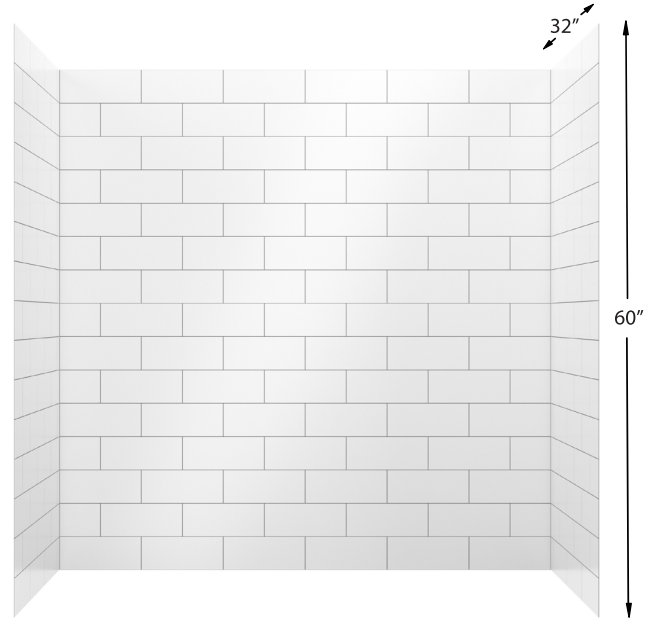

## MODEL #: FLX603260-WS 60"W x 32"D x 60"H TUB/SHOWER WALL KIT WHITE SUBWAY

Horizontal 9-Panels with Interlocking Technology creates easy waterproof installation

10"W x 4"H White Subway with Innovative Real-Feel etched grey grout

Can be installed over waterproof backer board or existing tile

Fire retardant, and high resistance to impact and chemicals

Constructed of SPC Rigid Core board

Easily cut for a custom fit

Lightweight panels for effortless handling during installation

Designed with a beveled outside edge to provide a sleek finished look

Easy to clean with no tedious grout maintenance

Panel-lock seams conveniently hidden in interlock grout line

A cost-effective remodeling and new construction solution

### FLEX™ SHOWER WALL KITS | WHITE SUBWAY FINISH

SIZE	MODEL #	# PANELS	W	D	H
42" x 42" x 96"	FLX424296-WS	6	42"	42"	96"
<b>60" x 32" x 60"</b>	<b>FLX603260-WS</b>	<b>9</b>	<b>60"</b>	<b>32"</b>	<b>60"</b>
60" x 32" x 80"	FLX603280-WS	12	60"	32"	80"
60" x 36" x 96"	FLX603696-WS	9	60"	36"	96"