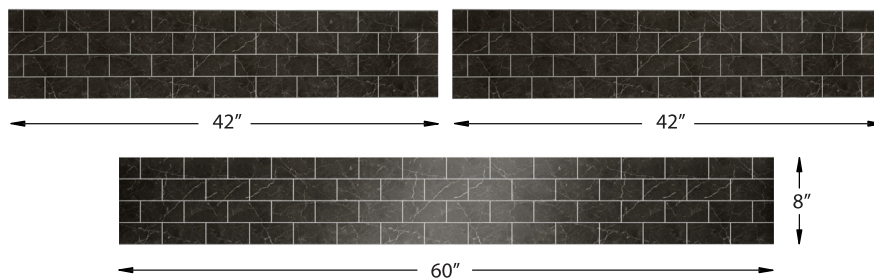

OPTION:

SUBWAY ACCENT PANEL | DARK POLISHED GREY MARBLE FINISH

60" x 42" x 8"	FLX604208-DPGM	3	60"	42"	8"

FLX603260-WS
with accent panel
FLX604208-DPGM