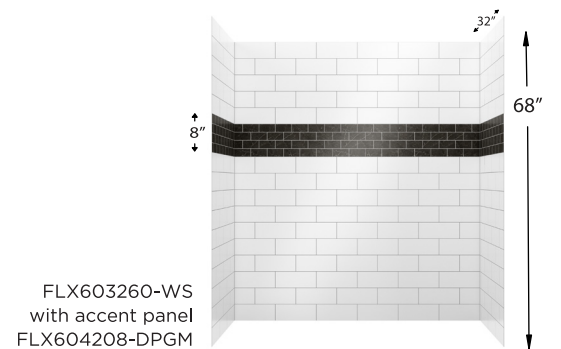

OPTION:

SUBWAY ACCENT PANEL | DARK POLISHED GREY MARBLE FINISH

60" x 42" x 8"	FLX604208-DPGM	3	60"	42"	8"

FLX603260-WS
with accent panel
FLX604208-DPGM