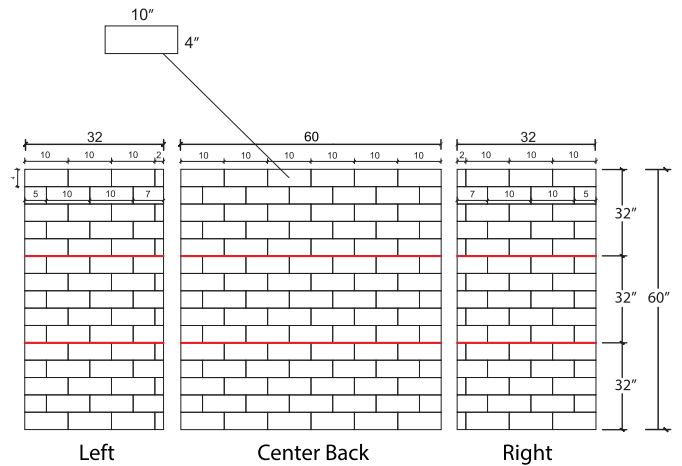

## MODEL #: FLX603260-WS 60"W x 32"D x 60"H TUB/SHOWER WALL KIT WHITE SUBWAY

Horizontal 9-Panels with Interlocking Technology creates easy waterproof installation

10"W x 4"H White Subway with Innovative Real-Feel etched grey grout

Can be installed over waterproof backer board or existing tile

Fire retardant, and high resistance to impact and chemicals

Constructed of SPC Rigid Core board

Easily cut for a custom fit

Lightweight panels for effortless handling during installation

Designed with a beveled outside edge to provide a sleek finished look

Easy to clean with no tedious grout maintenance

Panel-lock seams conveniently hidden in interlock grout line

A cost-effective remodeling and new construction solution

### FLEX™ SHOWER WALL KITS | WHITE SUBWAY FINISH

SIZE	MODEL #	# PANELS	W	D	H
42" x 42" x 96"	FLX424296-WS	6	42"	42"	96"
<b>60" x 32" x 60"</b>	<b>FLX603260-WS</b>	<b>9</b>	<b>60"</b>	<b>32"</b>	<b>60"</b>
60" x 32" x 80"	FLX603280-WS	12	60"	32"	80"
60" x 36" x 96"	FLX603696-WS	9	60"	36"	96"