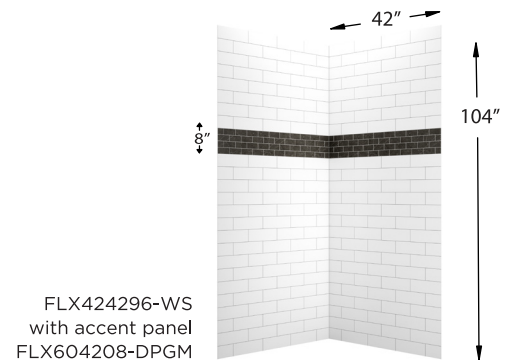

## MODEL #: FLX424296-WS 42"W x 42"D x 96"H SHOWER WALL KIT WHITE SUBWAY

Horizontal 6-Panels with Interlocking Technology creates easy waterproof installation

10.5"W x 4"H White Subway with Innovative Real-Feel etched grey grout

Designed with a beveled outside edge to provide a sleek finished look

Easy to clean with no tedious grout maintenance

Panel-lock seams conveniently hidden in interlock grout line

A cost-effective remodeling and new construction solution

### FLEX™ SHOWER WALL KITS | WHITE SUBWAY FINISH

SIZE	MODEL #	# PANELS	W	D	H
42" x 42" x 96"	FLX424296-WS	6	42"	42"	96"
60" x 32" x 60"	FLX603260-WS	9	60"	32"	60"
60" x 32" x 80"	FLX603280-WS	12	60"	32"	80"
60" x 36" x 96"	FLX603696-WS	9	60"	36"	96"

### OPTION: SUBWAY ACCENT PANEL | DARK POLISHED GREY MARBLE FINISH

60" x 42" x 8"	FLX604208-DPGM	3	60"	42"	8"
----------------	----------------	---	-----	-----	----

FLX424296-WS  
with accent panel  
FLX604208-DPGM