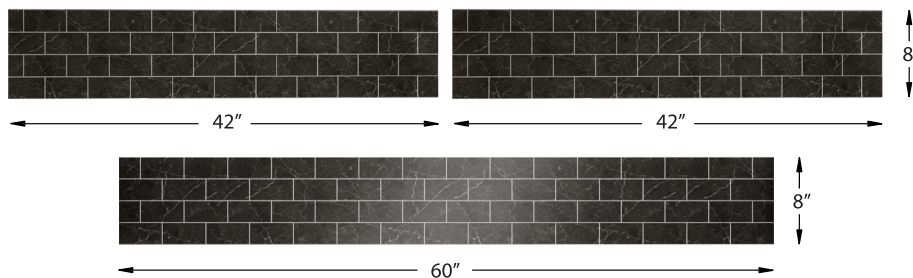

OPTION: SUBWAY ACCENT PANEL | DARK POLISHED GREY MARBLE FINISH

60" x 42" x 8"	FLX604208-DPGM	3	60"	42"	8"

FLX424296-WS
with accent panel
FLX604208-DPGM