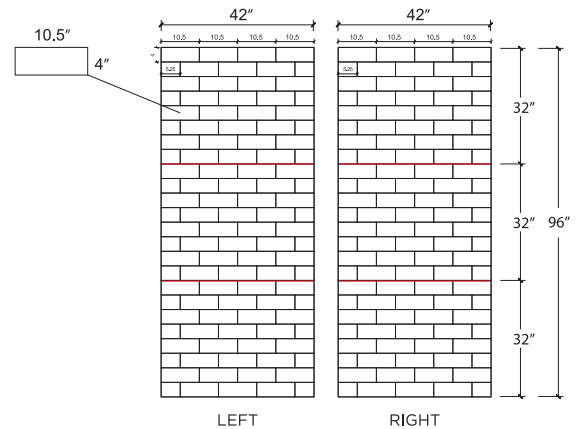

OPTION: SUBWAY ACCENT PANEL | DARK POLISHED GREY MARBLE FINISH

60" x 42" x 8"	FLX604208-DPGM	3	60"	42"	8"

FLX424296-WS
with accent panel
FLX604208-DPGM