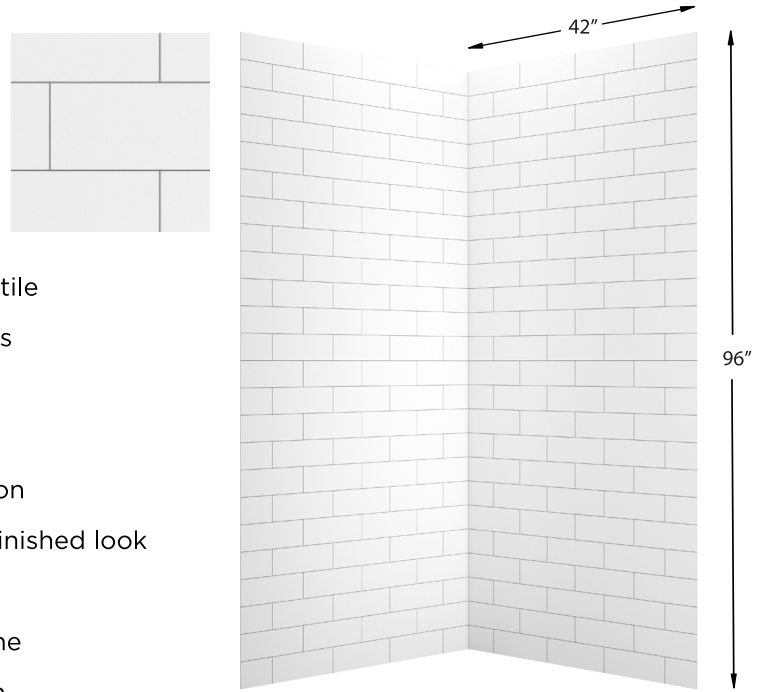

## MODEL #: FLX424296-WS 42"W x 42"D x 96"H SHOWER WALL KIT WHITE SUBWAY

Horizontal 6-Panels with Interlocking Technology creates easy waterproof installation

10.5"W x 4"H White Subway with Innovative Real-Feel etched grey grout

Can be installed over waterproof backer board or existing tile

Fire retardant, and high resistance to impact and chemicals

Constructed of SPC Rigid Core board

Easily cut for a custom fit

Lightweight panels for effortless handling during installation

Designed with a beveled outside edge to provide a sleek finished look

Easy to clean with no tedious grout maintenance

Panel-lock seams conveniently hidden in interlock grout line

A cost-effective remodeling and new construction solution

### FLEX™ SHOWER WALL KITS | WHITE SUBWAY FINISH

SIZE	MODEL #	# PANELS	W	D	H
42" x 42" x 96"	FLX424296-WS	6	42"	42"	96"
60" x 32" x 60"	FLX603260-WS	9	60"	32"	60"
60" x 32" x 80"	FLX603280-WS	12	60"	32"	80"
60" x 36" x 96"	FLX603696-WS	9	60"	36"	96"