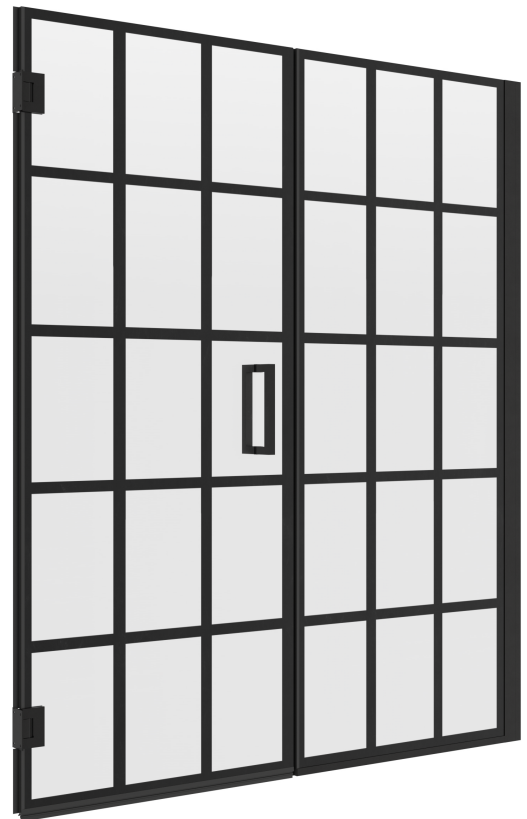

3/8" FRAMELESS HINGE SHOWER DOOR & INLINE PANEL WITH GRID GLASS

Model #: MRHG4874-GR-MB

FITS OPENING: 46-1/2" to 48"W x 74"H

Clear Glass with durable black screen-printed industrial windowpane

Matte Black Finish

3/8" tempered safety glass

Through-the-glass mitered handle

Hinge system up to 1-1/2" opening adjustment on panel side

Can be installed hinge right or left off of wall only

H2OFF® Clean Glass Technology is applied to the inside surface of the glass. Backed by a 5-Year Warranty

Clear Glass
Grid Pattern

Matte Black