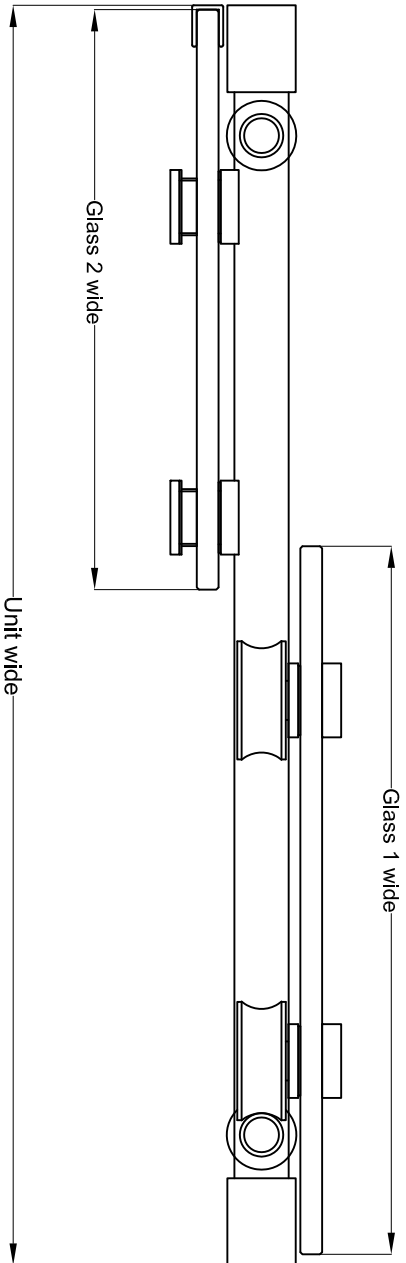

# MARINA ROLLER DOOR

Model	Size	Top Track	Bottom Track	Wall Jamb	Glass 1	Glass 2	Min. to Max. Entry size
MRRRL6076	58~60"Wx76"H	59 1/4"	59 1/4"	76"	32 3/16"x75 9/16"	29"x75 7/8"	24"-26"W x 72"H
MRRRL6062	58~60"Wx62"H	59 1/4"	59 1/4"	62"	32 3/16"x61 9/16"	29"x61 7/8"	24"-26"W x 58"H
MRRRL4876	46~48"Wx76"H	47 1/4"	47 1/4"	76"	26 3/16"x75 9/16"	23"x75 7/8"	18"-20"W x 72"H