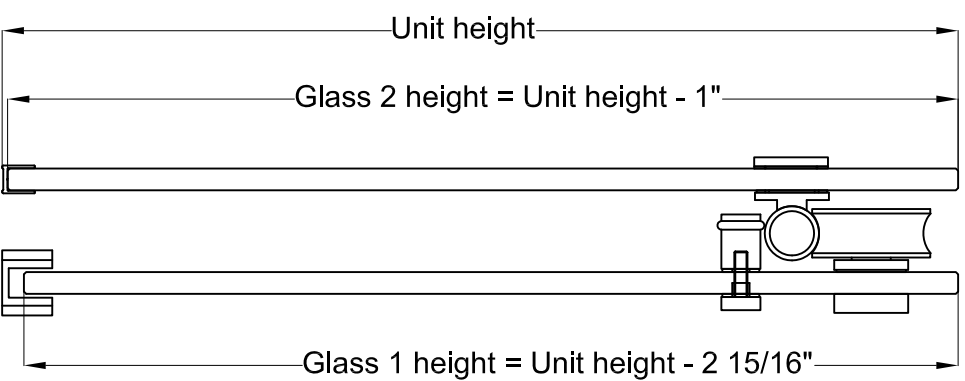

# MARINA ROLLER DOOR

Model	Size	Top Track	Bottom Track	Wall Jamb	Glass 1	Glass 2	Min. to Max. Entry size
MRRRL6076	58~60"Wx76"H	59 1/4"	59 1/4"	76"	32 3/16"x75 9/16"	29"x75 7/8"	24"-26"W x 72"H
MRRRL6062	58~60"Wx62"H	59 1/4"	59 1/4"	62"	32 3/16"x61 9/16"	29"x61 7/8"	24"-26"W x 58"H
MRRRL4876	46~48"Wx76"H	47 1/4"	47 1/4"	76"	26 3/16"x75 9/16"	23"x75 7/8"	18"-20"W x 72"H