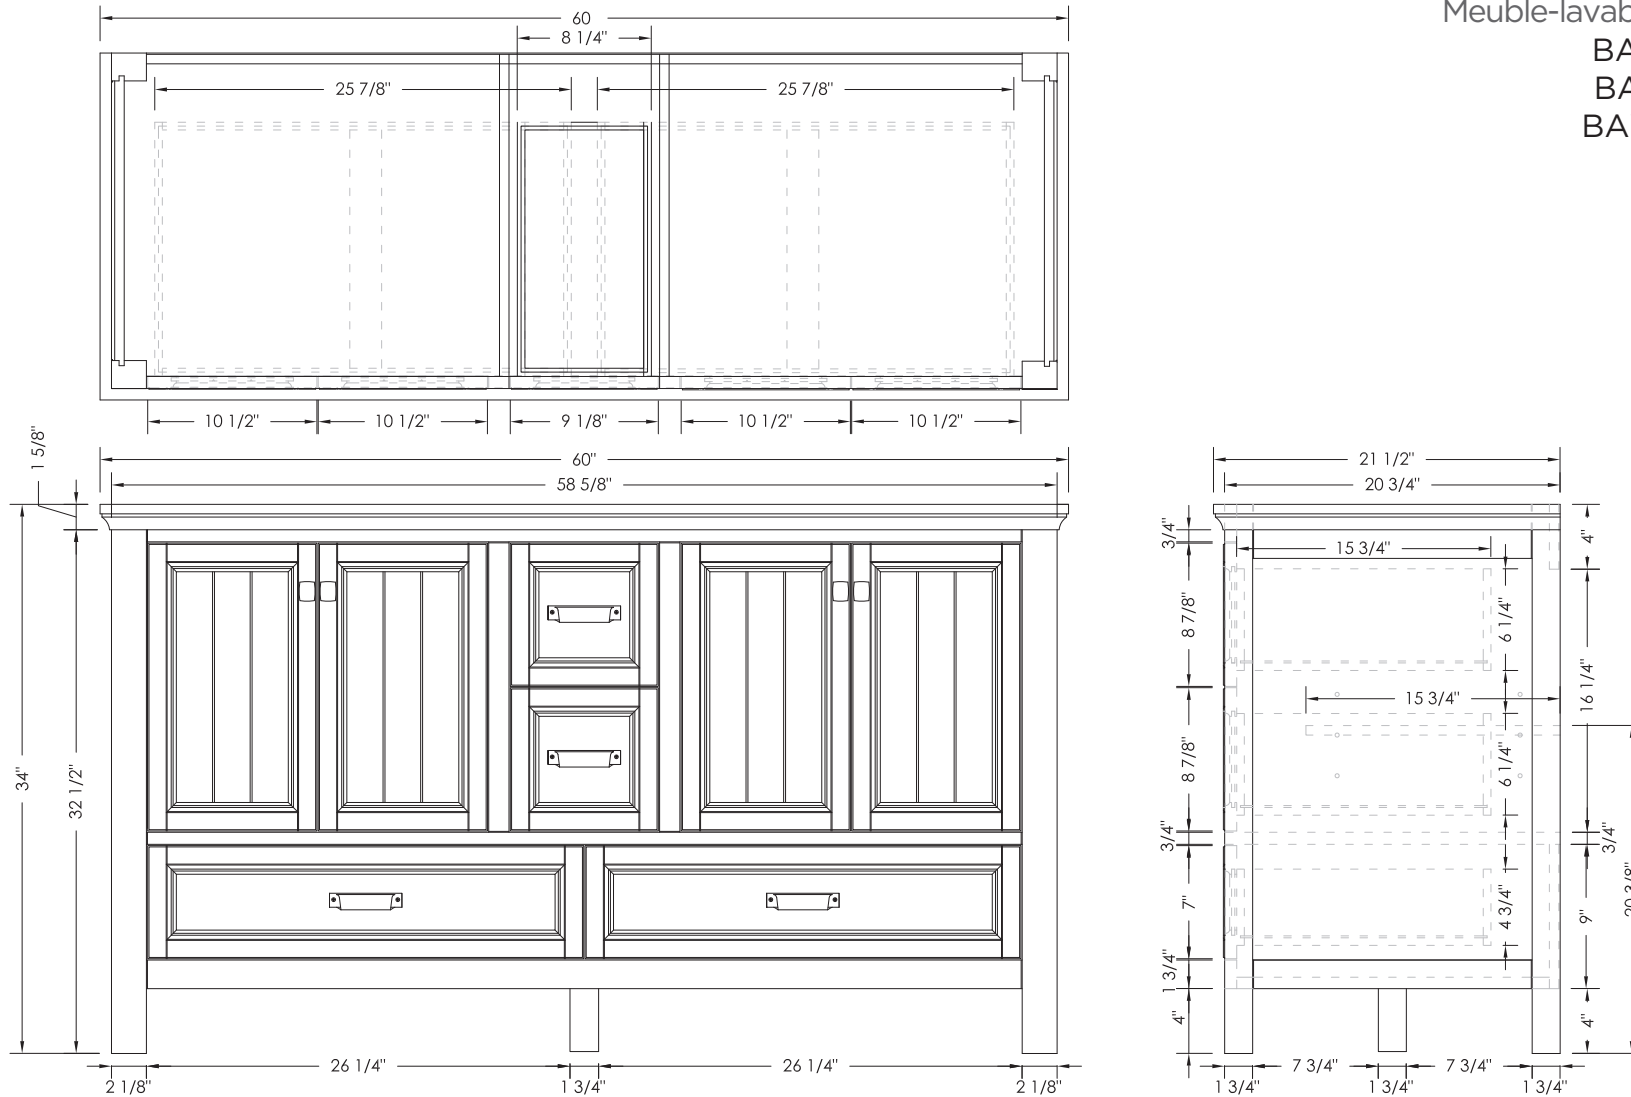

FOREMOST®

BRANTLEY COLLECTION

60" Vanity
 Meuble-lavabo de 60 po
 BAGV6022D
 BABV6022D
 BAWV6022D

HG61228XX