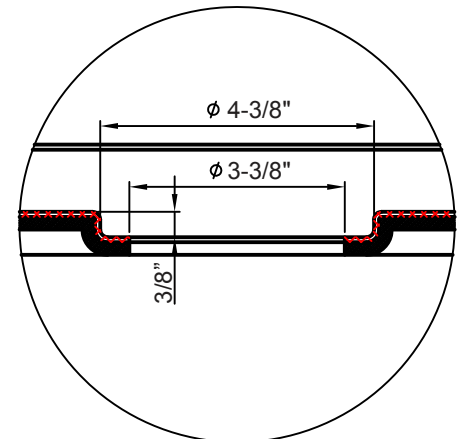

FOREMOST CUPC
6030L

Made in China
Manufacture date

C5:1

FOREMOST	
6030L-W	
Description	Shower Base
Material	acrylic
Bottom Slope	2%~4%
Dimensions	inch
Date	2018-5-23