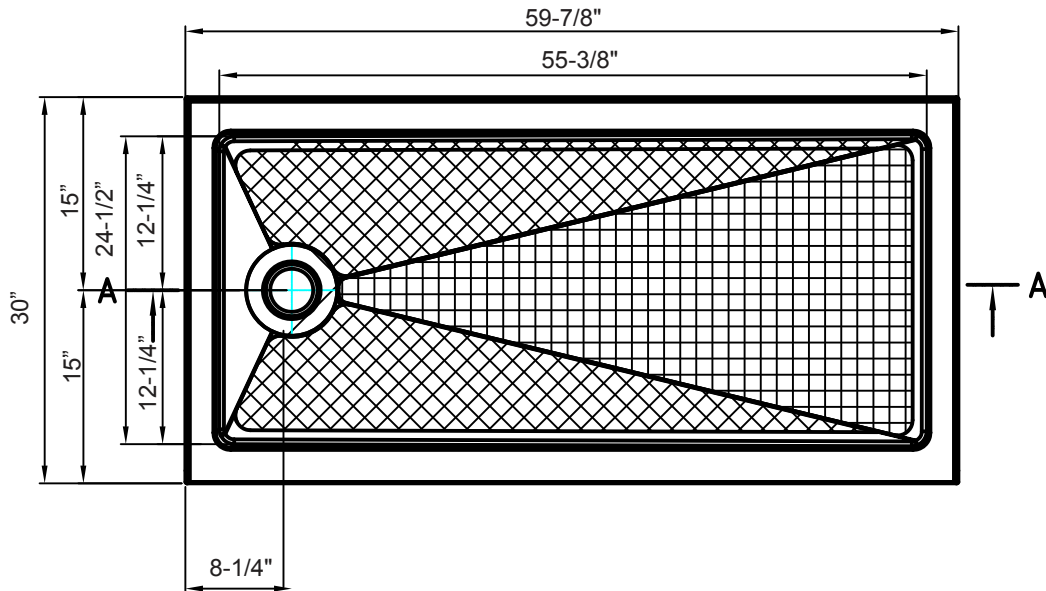

FOREMOST CUPC
6030L

Made in China
Manufacture date

C5:1

FOREMOST	
6030L-W	
Description	Shower Base
Material	acrylic
Bottom Slope	2%~4%
Dimensions	inch
Date	2018-5-23