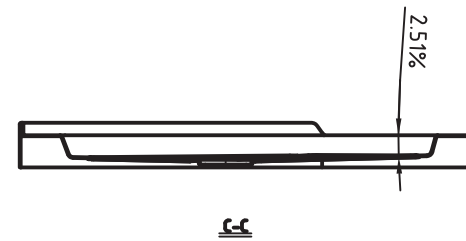

FOREMOST

3636NA

D5:1

Made in China
Manufacture date

FOREMOST

3636NA-W

Description	Shower Base
Material	acrylic
Bottom Slope	2%~4%
Dimensions	inch
Date	2018-5-23