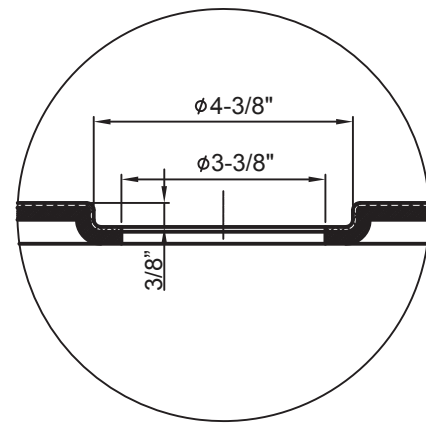

FOREMOST

3636NA

D5:1

Made in China
Manufacture date

FOREMOST

3636NA-W

Description	Shower Base
Material	acrylic
Bottom Slope	2%~4%
Dimensions	inch
Date	2018-5-23