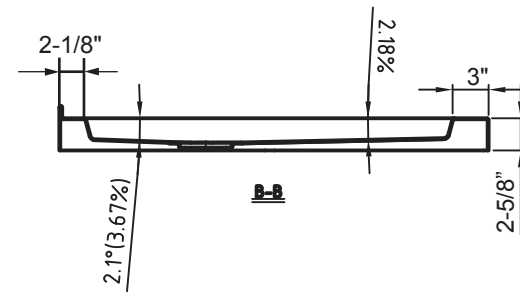

FOREMOST

3636NA

D5:1

Made in China
Manufacture date

FOREMOST

3636NA-W

Description	Shower Base
Material	acrylic
Bottom Slope	2%~4%
Dimensions	inch
Date	2018-5-23