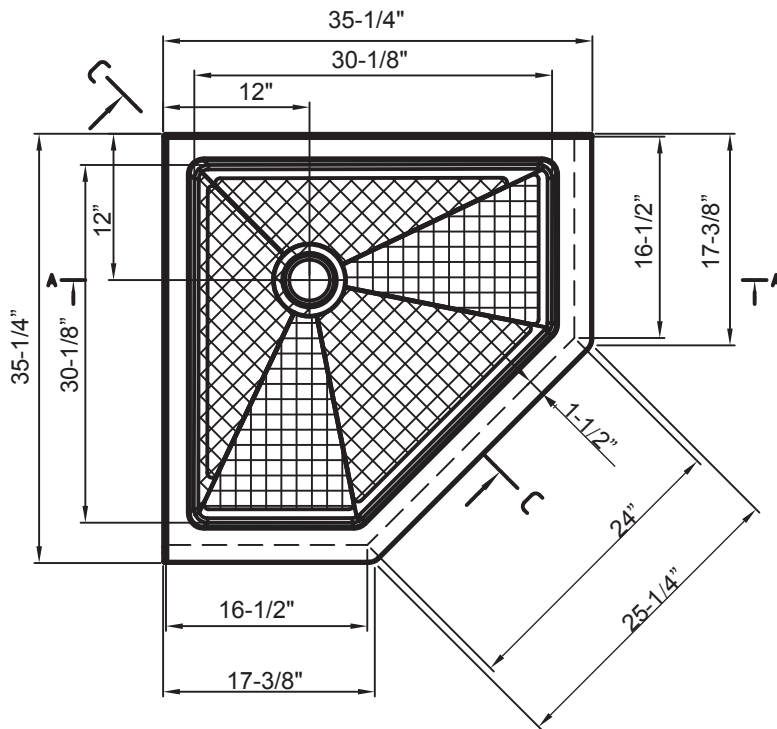

FOREMOST

3636NA

D5:1

Made in China
Manufacture date

FOREMOST

3636NA-W

Description	Shower Base
Material	acrylic
Bottom Slope	2%~4%
Dimensions	inch
Date	2018-5-23