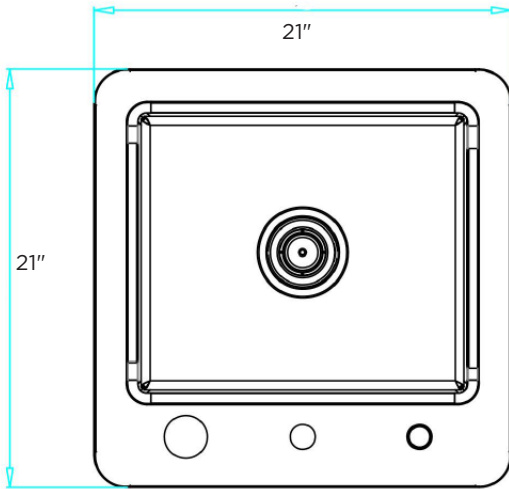

C1SINKF21 INSTALL GUIDE

DIMENSIONAL RENDERINGS

Overall Product Dimensions			
Model No.	Height	Width	Depth
C1SINKF21	14 1/4"	21"	21"

Cutout Dimensions for Island			
Model No.	Height	Width	Depth
C1SINKF21	13 3/4"	18 1/4"	18 1/4"

Install Notes:

- ✓ The C1SINKF21 is a top mount sink
- ✓ A faucet with hot and cold water lines, soap dispenser, strainer and drain is included with the sink.
- ✓ The faucet open is 1 3/8".