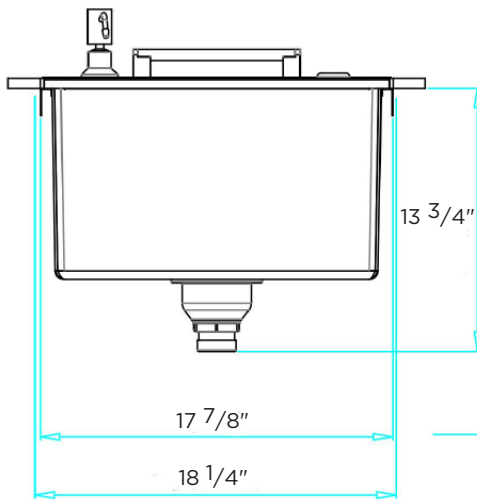

C1SINKF21 INSTALL GUIDE

DIMENSIONAL RENDERINGS

Overall Product Dimensions			
Model No.	Height	Width	Depth
C1SINKF21	14 1/4"	21"	21"

Cutout Dimensions for Island			
Model No.	Height	Width	Depth
C1SINKF21	13 3/4"	18 1/4"	18 1/4"

Install Notes:

- ✓ The C1SINKF21 is a top mount sink
- ✓ A faucet with hot and cold water lines, soap dispenser, strainer and drain is included with the sink.
- ✓ The faucet open is 1 3/8".