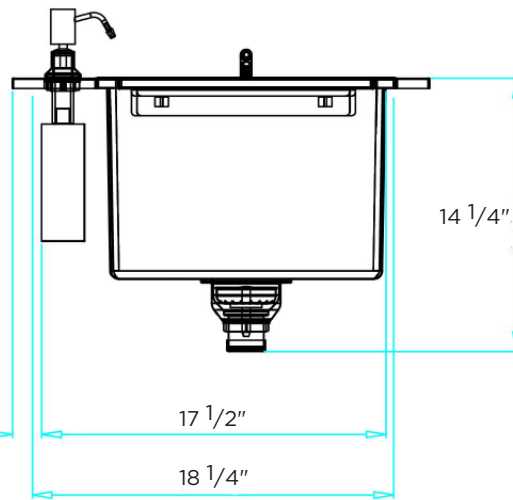

C1SINKF21 INSTALL GUIDE

DIMENSIONAL RENDERINGS

Overall Product Dimensions			
Model No.	Height	Width	Depth
C1SINKF21	14 1/4"	21"	21"

Cutout Dimensions for Island			
Model No.	Height	Width	Depth
C1SINKF21	13 3/4"	18 1/4"	18 1/4"

Install Notes:

- ✓ The C1SINKF21 is a top mount sink
- ✓ A faucet with hot and cold water lines, soap dispenser, strainer and drain is included with the sink.
- ✓ The faucet open is 1 3/8".