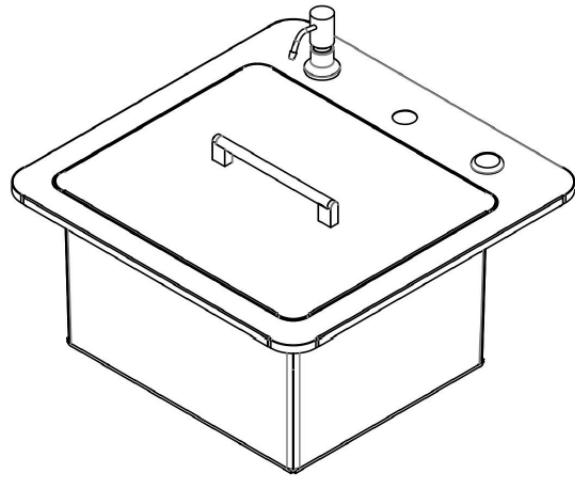

C1SINKF21 INSTALL GUIDE

DIMENSIONAL RENDERINGS

Overall Product Dimensions			
Model No.	Height	Width	Depth
C1SINKF21	14 1/4"	21"	21"

Cutout Dimensions for Island			
Model No.	Height	Width	Depth
C1SINKF21	13 3/4"	18 1/4"	18 1/4"

Install Notes:

- ✓ The C1SINKF21 is a top mount sink
- ✓ A faucet with hot and cold water lines, soap dispenser, strainer and drain is included with the sink.
- ✓ The faucet open is 1 3/8".