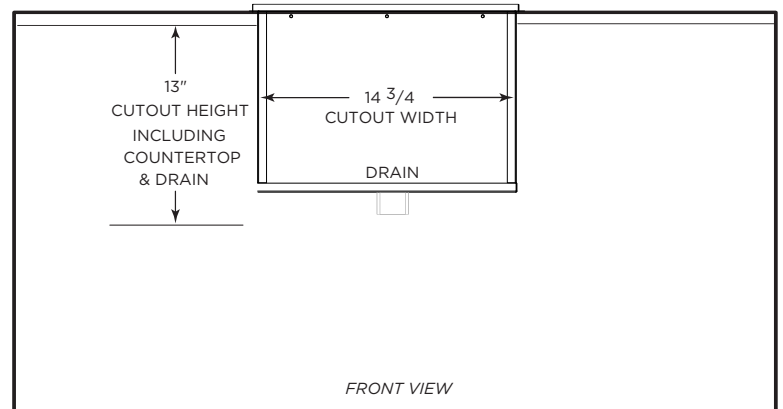

C1SINK1618 INSTALL GUIDE

DIMENSIONAL RENDERINGS

| Overall Product Dimensions | | | |
|----------------------------|--------|---------|---------|
| Model No. | Height | Width | Depth |
| C1SINK1618 | 13" | 15 3/4" | 17 3/4" |

| Cutout Dimensions for Island | | | |
|------------------------------|--------|---------|---------|
| Model No. | Height | Width | Depth |
| C1SINK1618 | 13" | 14 3/4" | 17 1/8" |

Install Notes:

- ✓ The C1SINK1618 is a universal mount sink
 - It can either rest (hang down) from the counter top, or it can be placed under the counter top
- ✓ A drain and strainer is included with the sink
- ✓ No faucet is included with the purchase of a C1SINK1618