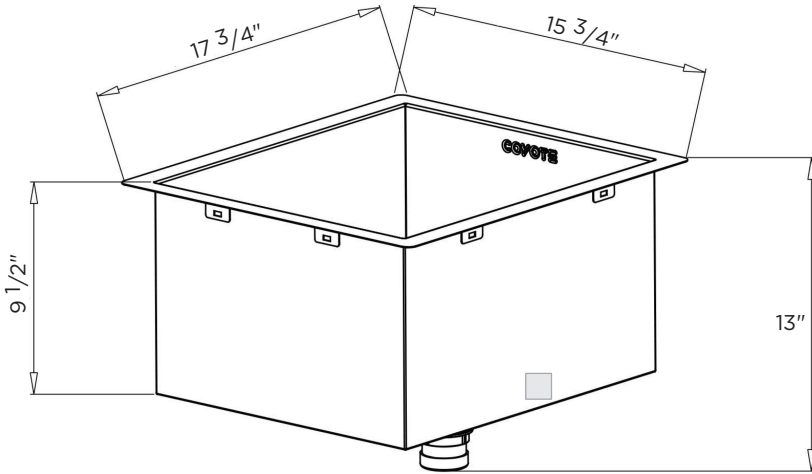

C1SINK1618 INSTALL GUIDE

DIMENSIONAL RENDERINGS

| Overall Product Dimensions | | | |
|----------------------------|--------|---------|---------|
| Model No. | Height | Width | Depth |
| C1SINK1618 | 13" | 15 3/4" | 17 3/4" |

| Cutout Dimensions for Island | | | |
|------------------------------|--------|---------|---------|
| Model No. | Height | Width | Depth |
| C1SINK1618 | 13" | 14 3/4" | 17 1/8" |

Install Notes:

- ✓ The C1SINK1618 is a universal mount sink
 - It can either rest (hang down) from the counter top, or it can be placed under the counter top
- ✓ A drain and strainer is included with the sink
- ✓ No faucet is included with the purchase of a C1SINK1618