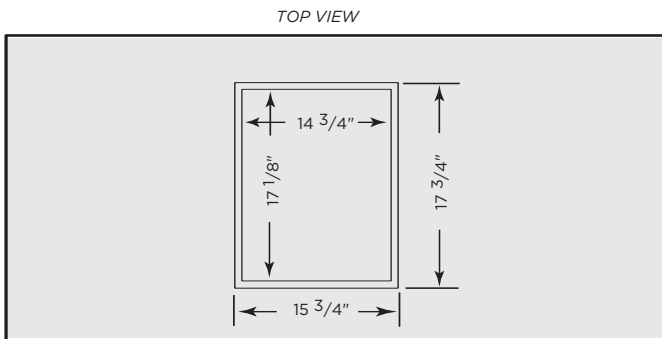

C1SINK1618 INSTALL GUIDE

DIMENSIONAL RENDERINGS

| Overall Product Dimensions | | | |
|----------------------------|--------|---------|---------|
| Model No. | Height | Width | Depth |
| C1SINK1618 | 13" | 15 3/4" | 17 3/4" |

| Cutout Dimensions for Island | | | |
|------------------------------|--------|---------|---------|
| Model No. | Height | Width | Depth |
| C1SINK1618 | 13" | 14 3/4" | 17 1/8" |

Install Notes:

- ✓ The C1SINK1618 is a universal mount sink
 - It can either rest (hang down) from the counter top, or it can be placed under the counter top
- ✓ A drain and strainer is included with the sink
- ✓ No faucet is included with the purchase of a C1SINK1618