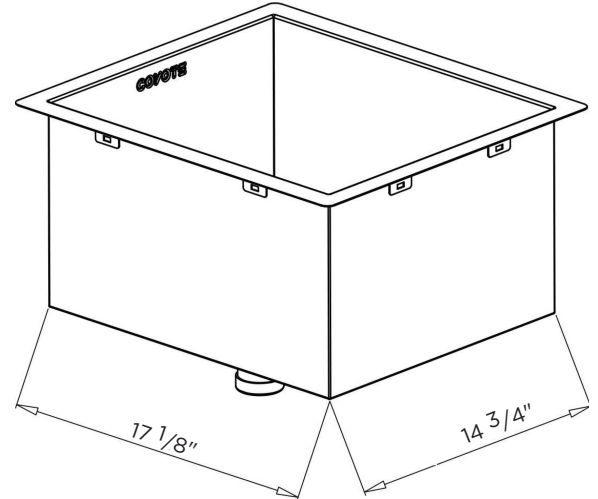

C1SINK1618 INSTALL GUIDE

DIMENSIONAL RENDERINGS

| Overall Product Dimensions | | | |
|----------------------------|--------|---------|---------|
| Model No. | Height | Width | Depth |
| C1SINK1618 | 13" | 15 3/4" | 17 3/4" |

| Cutout Dimensions for Island | | | |
|------------------------------|--------|---------|---------|
| Model No. | Height | Width | Depth |
| C1SINK1618 | 13" | 14 3/4" | 17 1/8" |

Install Notes:

- ✓ The C1SINK1618 is a universal mount sink
 - It can either rest (hang down) from the counter top, or it can be placed under the counter top
- ✓ A drain and strainer is included with the sink
- ✓ No faucet is included with the purchase of a C1SINK1618