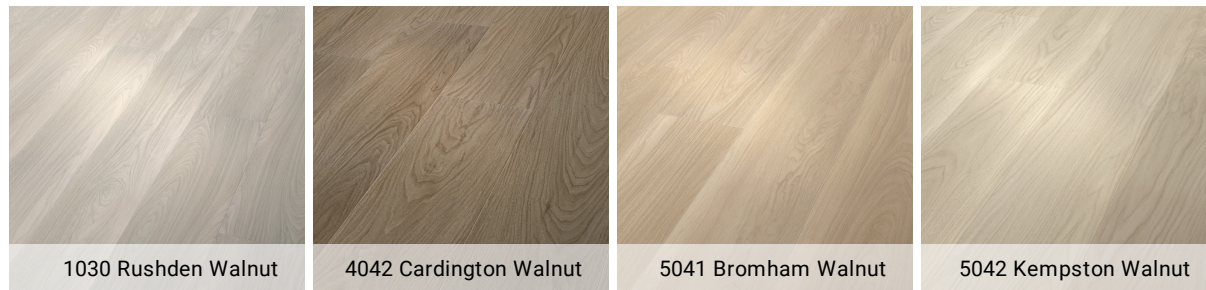

Colors

1030 Rushden Walnut

4042 Cardington Walnut

5041 Bromham Walnut

5042 Kempston Walnut

Performance

Residual Indentation (ASTM F1914)	Passes
Resistance to Heat (ASTM F1514)	Passes
Resistance to Light (ASTM F1515)	Passes
Resistance to Chemicals (ASTM F925)	Passes
Radiant Panel (ASTM E648)	Passes, Class I
Slip Resistance (ASTM D2047)	ADA compliant

Test Reports may be included or listed by the manufacturing/inventory style number as opposed to the noted selling style number.