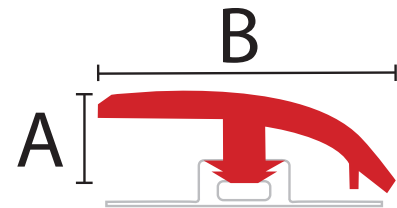

Molding Specifications

Quarter Round 94"		
Flooring Thickness	A"	B"
5.0 mm	0.71	0.71

T-Molding 94"		
Flooring Thickness	A"	B"
5.0 mm	0.51	1.26

Baby Threshold 94"		
Flooring Thickness	A"	B"
5.0 mm	0.33	1.4