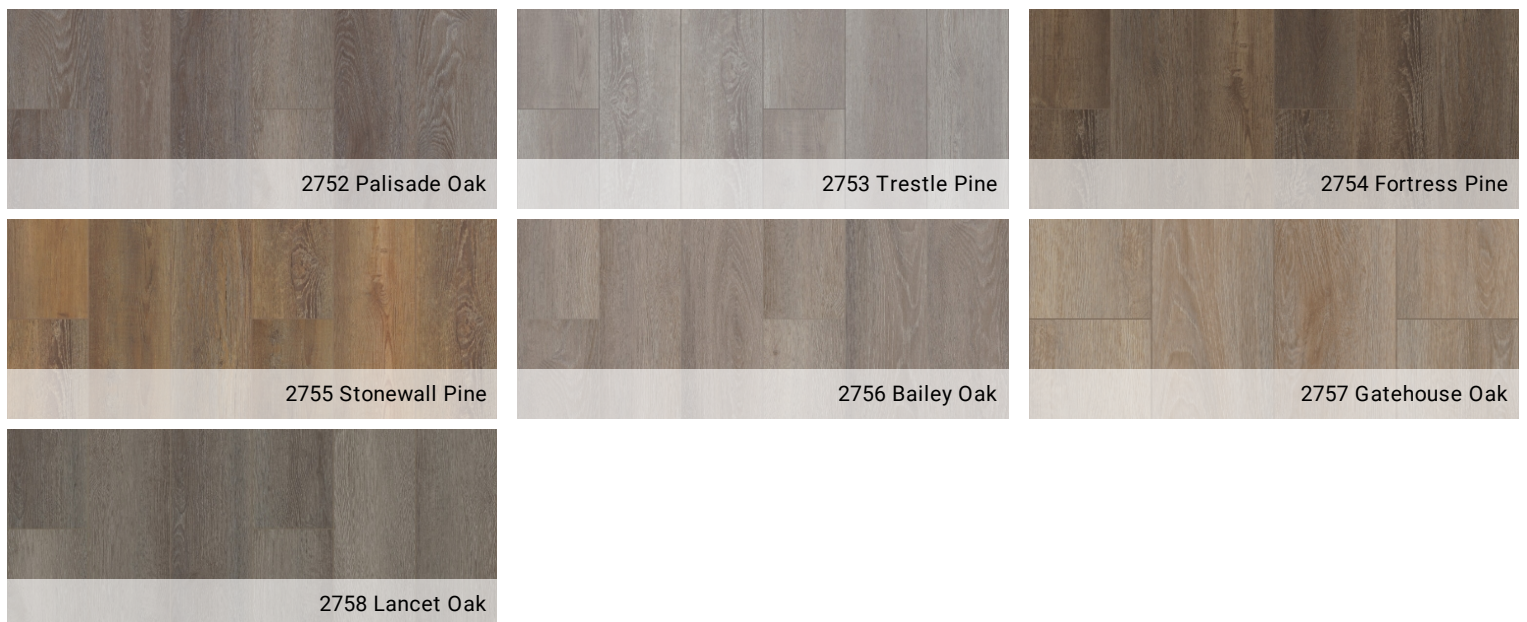

Product Specifications

Style Number	VV489	
Construction	Solid Polymer Core	
Edge Profile	Accent Bevel	
Nominal Dimensions	7" wide, 48" long	
	US Units	Metric Units

Actual Product Width	7.2"	18.28 cm
Actual Product Length	48.03"	121.99 cm
Wear Layer Thickness	20 mil (0.02")	0.5 mm
Overall Product Thickness	0.196"	5 mm
Core Thickness	0.197"	5 mm
Attached Underlayment	Attached Cork	
Attached Underlayment Thickness	0.039"	1 mm
Finish	UV Acrylic	
Installation Methods	Floating or Direct Glue	
Profile	Angle/Tap	
Country of Origin	Imported	

Packaging

Area per Box	28.84 sq ft	2.679 sq m
Pieces per Box	12 pcs	
Weight per Box	48.5 lbs	21.99 kg
Boxes per Pallet	50 boxes	

2750 Paladin Oak

Colors

2752 Palisade Oak

2753 Trestle Pine

2754 Fortress Pine