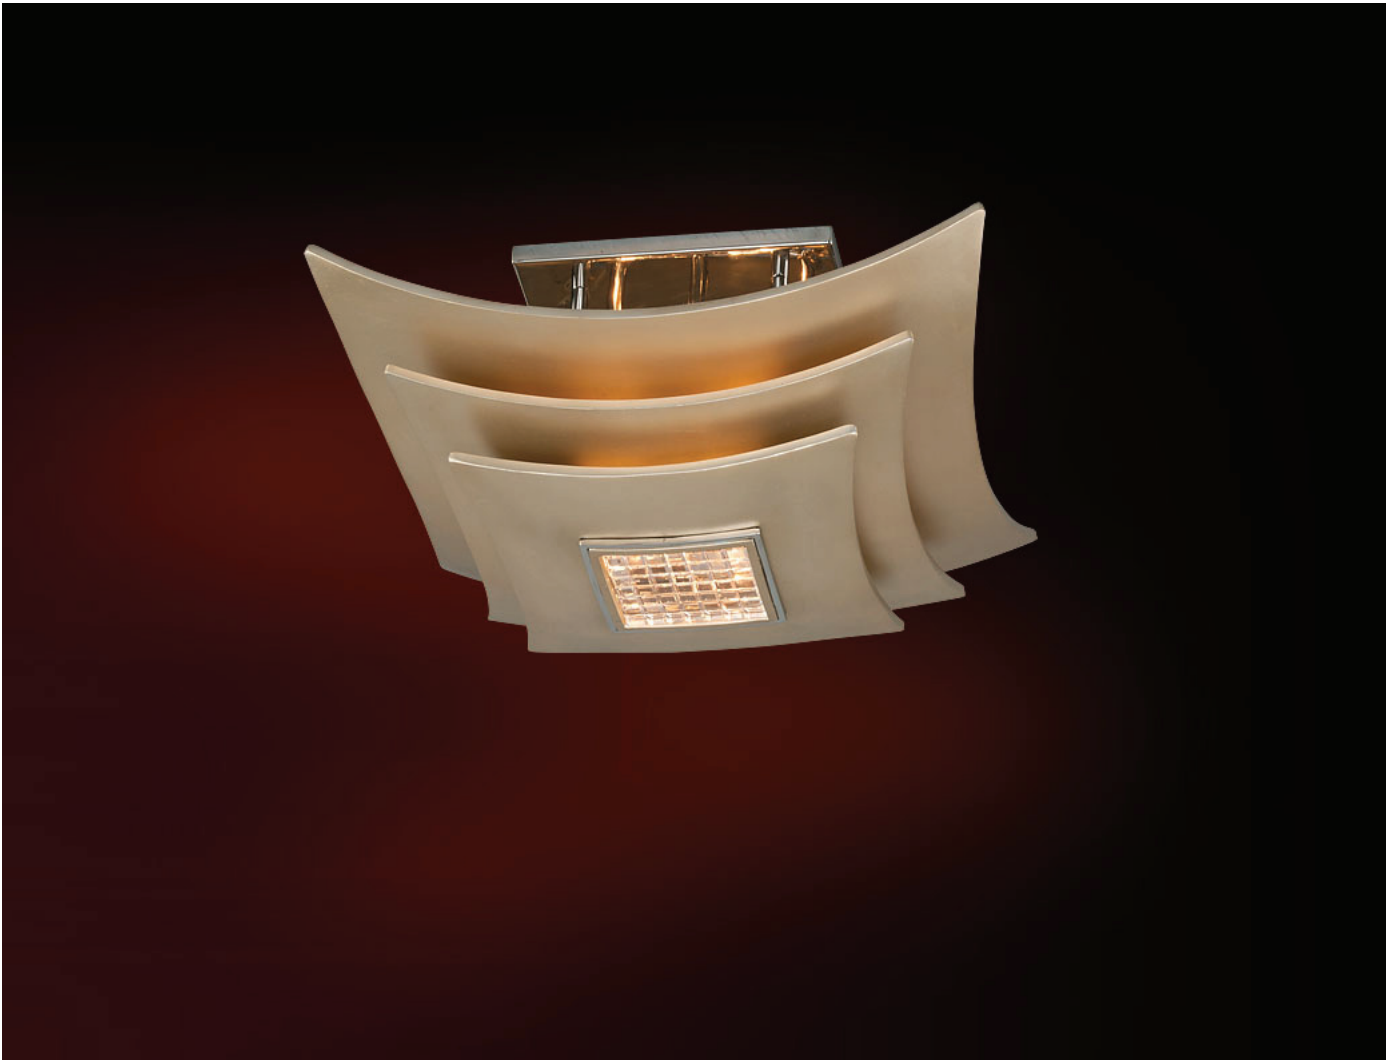

MUSE

155-33

Three Light Semi-Flush

Tranquility Silver Leaf Finish with Polished Stainless Accents

Faceted Crystal

Hand Crafted Iron

18"W 9"H 18"L

3-60W Cand Base

CORBETT