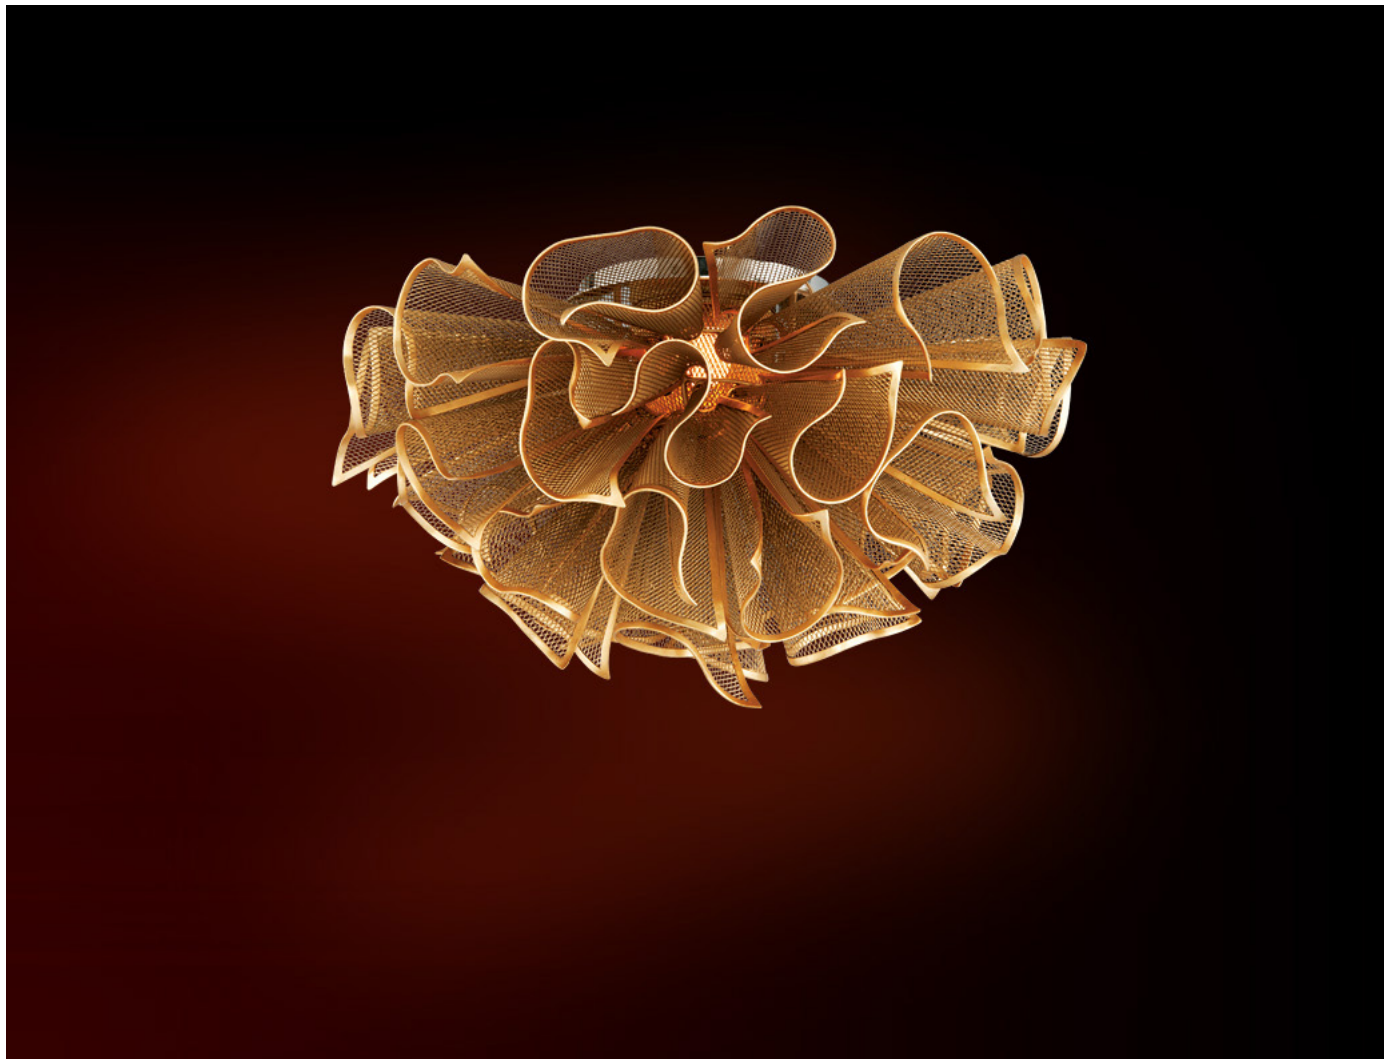

PULSE

218-31

One Light LED Semi-Flush

Gold Leaf

Hand Crafted Iron

23.24"W 12.5"H

Canopy: 9"W 1"H

1-18W LED included

1260 lm 2700°K ± 50°K 90 CRI

120V Incandescent dimming

CORBETT