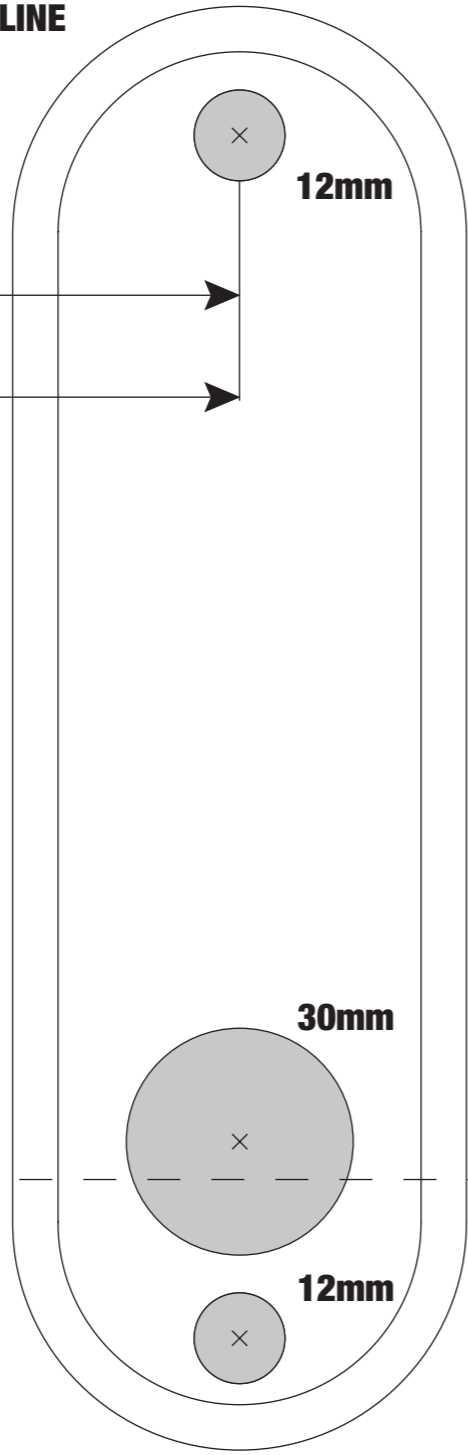

CENTRE
LINE OF
LATCH

FOLD ALONG DOOR EDGE

HEIGHT LINE

60mm

70mm

12mm

30mm

12mm

12mm

30mm

12mm

HEIGHT LINE

60mm

70mm

FOLD ALONG DOOR EDGE

CENTRE
LINE OF
LATCH