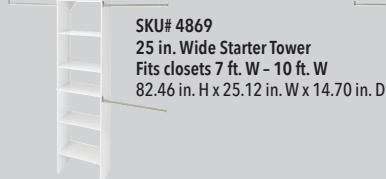

16 in. Accessories

Universal Accessories

Hardware

GRAPHITE GREY

SKU# 6616
25 in. Wide Starter Tower
Fits closets 7 ft. W - 10 ft. W
82.46 in. H x 25.12 in. W x 14.70 in. D

SKU# 6613
16 in. Wide Starter Tower
Fits closets 6 ft. W - 9 ft. W
82.46 in. H x 16.97 in. W x 14.70 in. D

SKU# 6676
Doors

SKU# 6654

SKU# 6672 SKU# 6646
5 in. Deep Drawer

SKU# 6674 SKU# 6649
10 in. Deep Drawer

SKU# 6657
2 Angled Shoe Shelves

SKU# 6670 SKU# 6643
10 in. Deep Drawer

SKU# 6627
48 in. Top Shelf

SKU# 6619
25 in. Wide Base Unit
41.36 in. H x 25.12 in. W x 14.70 in. D

SKU# 6624
Corner Organizer
41.10 in. H x 31.75 in. W x 19.67 in. D

SKU# 8892
Shelf Support Kit
(Satin Nickel)

PURE WHITE

SKU# 4869
25 in. Wide Starter Tower
Fits closets 7 ft. W - 10 ft. W
82.46 in. H x 25.12 in. W x 14.70 in. D

SKU# 4868
16 in. Wide Starter Tower
Fits closets 6 ft. W - 9 ft. W
82.46 in. H x 16.97 in. W x 14.70 in. D

Also available in a 12 in. Wide Starter Tower (SKU# 4867)

SKU# 48755
Doors

SKU# 4875

SKU# 48735 SKU# 4873
5 in. Deep Drawer