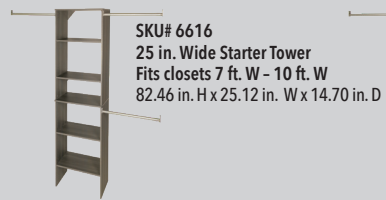

Shelf Support Kit

Doors

Drawers

Shoe Shelves

SKU# 8950
Tie & Belt Rack

SKU# 8920
25 in. Jewelry
Drawer Insert

Tower Kits

25 in. Accessories

16 in. Accessories

Universal Accessories

Hardware

GRAPHITE GREY

SKU# 6616
25 in. Wide Starter Tower
Fits closets 7 ft. W - 10 ft. W
82.46 in. H x 25.12 in. W x 14.70 in. D

SKU# 6613
16 in. Wide Starter Tower
Fits closets 6 ft. W - 9 ft. W
82.46 in. H x 16.97 in. W x 14.70 in. D