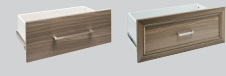

SKU# 68887 SKU# 58887
10 in. Deep Drawer