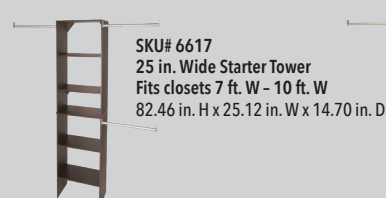

SKU# 4868
16 in. Wide Starter Tower
Fits closets 6 ft. W - 9 ft. W
82.46 in. H x 16.97 in. W x 14.70 in. D

Also available in a 12 in. Wide Starter Tower (SKU# 4867)

SKU# 48755
Doors

SKU# 4875

SKU# 48735 SKU# 4873
5 in. Deep Drawer

SKU# 48745 SKU# 4874
10 in. Deep Drawer

SKU# 4877
2 Angled Shoe Shelves

SKU# 48725 SKU# 4872
10 in. Deep Drawer

SKU# 4880
48 in. Top Shelf

SKU# 4870
25 in. Wide Base Unit
41.36 in. H x 25.12 in. W x 14.70 in. D

SKU# 4871
Corner Organizer
41.10 in. H x 31.75 in. W x 19.67 in. D

SKU# 4879
Shelf Support Kit
(Pure White)

MIDNIGHT BROWN

SKU# 6617
25 in. Wide Starter Tower
Fits closets 7 ft. W - 10 ft. W
82.46 in. H x 25.12 in. W x 14.70 in. D