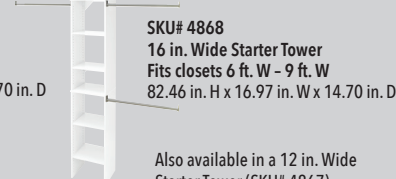

16 in. Accessories

Universal Accessories

Hardware

GRAPHITE GREY

SKU# 6616
25 in. Wide Starter Tower
Fits closets 7 ft. W - 10 ft. W
82.46 in. H x 25.12 in. W x 14.70 in. D

SKU# 6613
16 in. Wide Starter Tower
Fits closets 6 ft. W - 9 ft. W
82.46 in. H x 16.97 in. W x 14.70 in. D

SKU# 6624
Corner Organizer
41.10 in. H x 31.75 in. W x 19.67 in. D

SKU# 8892
Shelf Support Kit
(Satin Nickel)

PURE WHITE

SKU# 4869
25 in. Wide Starter Tower
Fits closets 7 ft. W - 10 ft. W
82.46 in. H x 25.12 in. W x 14.70 in. D

SKU# 4868
16 in. Wide Starter Tower
Fits closets 6 ft. W - 9 ft. W
82.46 in. H x 16.97 in. W x 14.70 in. D

Also available in a 12 in. Wide Starter Tower (SKU# 4867)

SKU# 48755
Doors

SKU# 4875

SKU# 48735 SKU# 4873
5 in. Deep Drawer