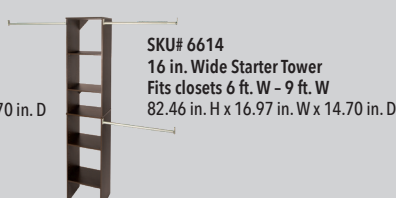

SKU# 4871
Corner Organizer
41.10 in. H x 31.75 in. W x 19.67 in. D

SKU# 4879
Shelf Support Kit
(Pure White)

MIDNIGHT BROWN

SKU# 6617
25 in. Wide Starter Tower
Fits closets 7 ft. W - 10 ft. W
82.46 in. H x 25.12 in. W x 14.70 in. D

SKU# 6614
16 in. Wide Starter Tower
Fits closets 6 ft. W - 9 ft. W
82.46 in. H x 16.97 in. W x 14.70 in. D

SKU# 6677
Doors

SKU# 6640

SKU# 6673 SKU# 6634
5 in. Deep Drawer

SKU# 6675 SKU# 6637
10 in. Deep Drawer