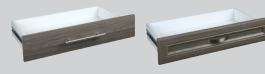

SKU# 6672 SKU# 6646
5 in. Deep Drawer