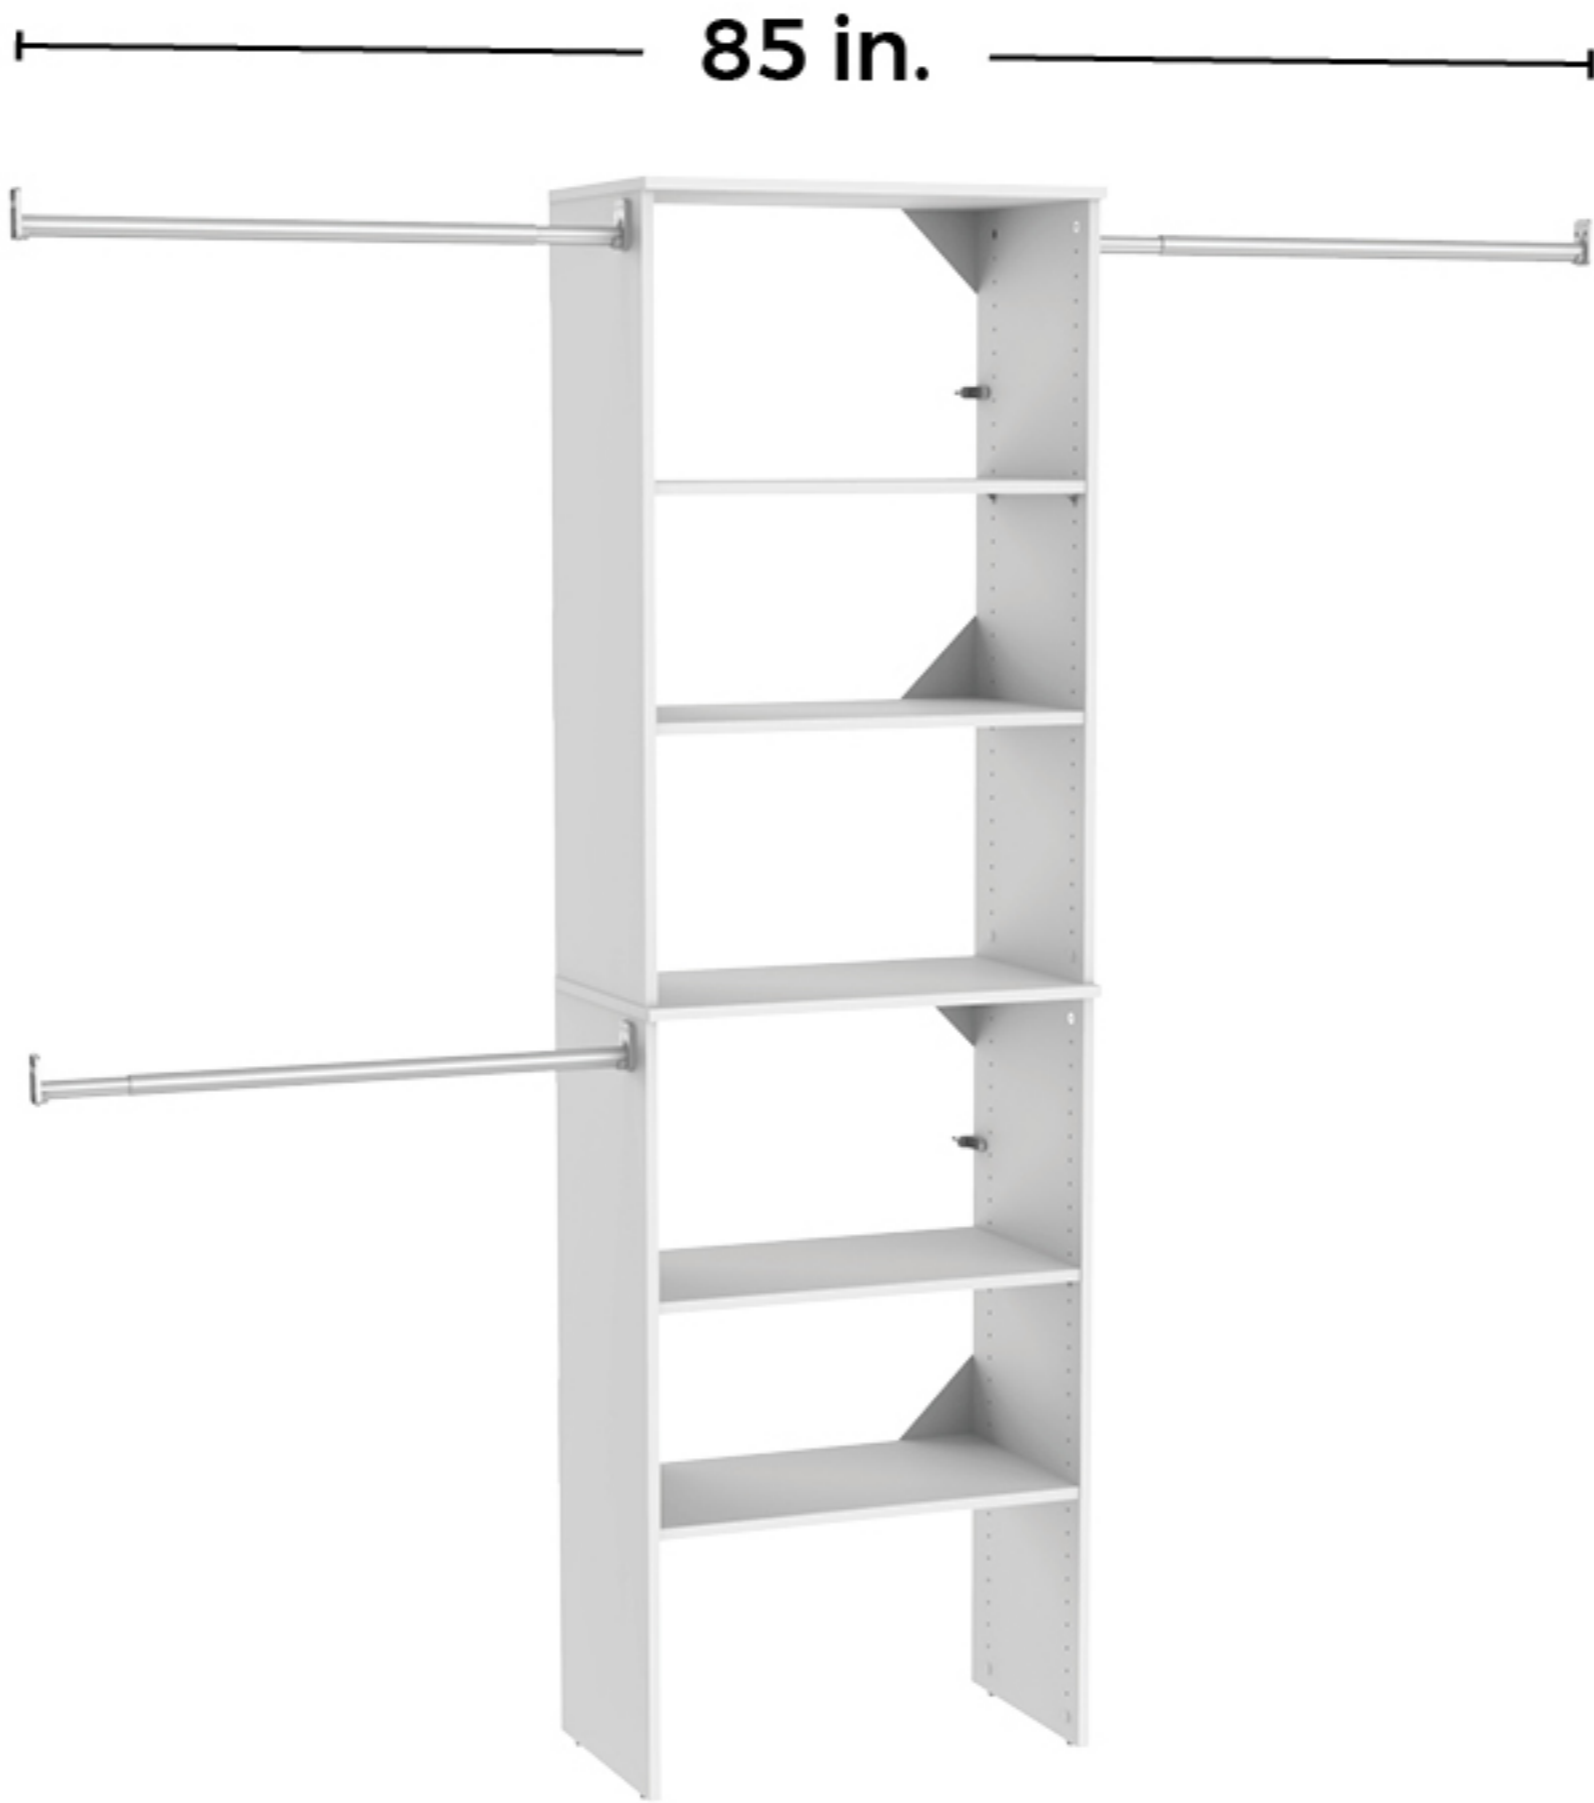

Configurations shown feature rods at minimum width of 30 in.

3 rods on one side are recommended for children's closets only