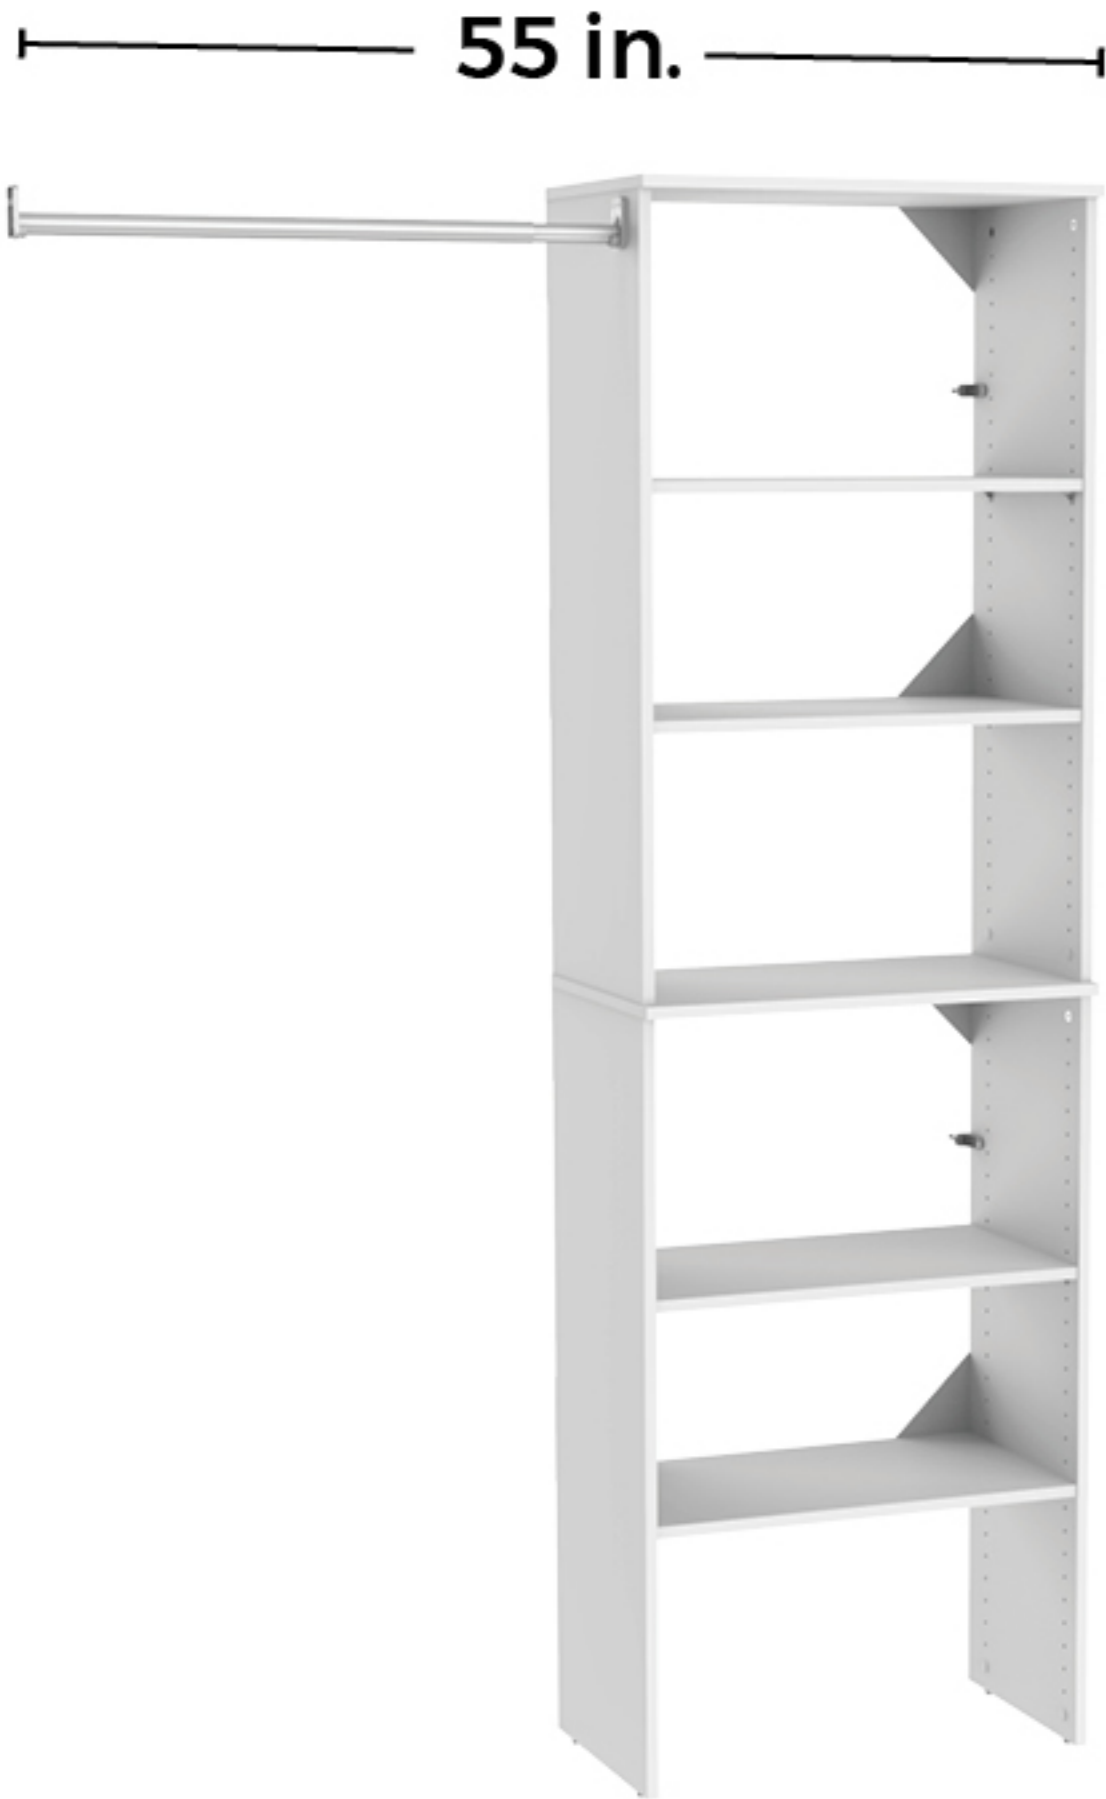

Configurations shown feature rods at minimum width of 30 in.

3 rods on one side are recommended for children's closets only