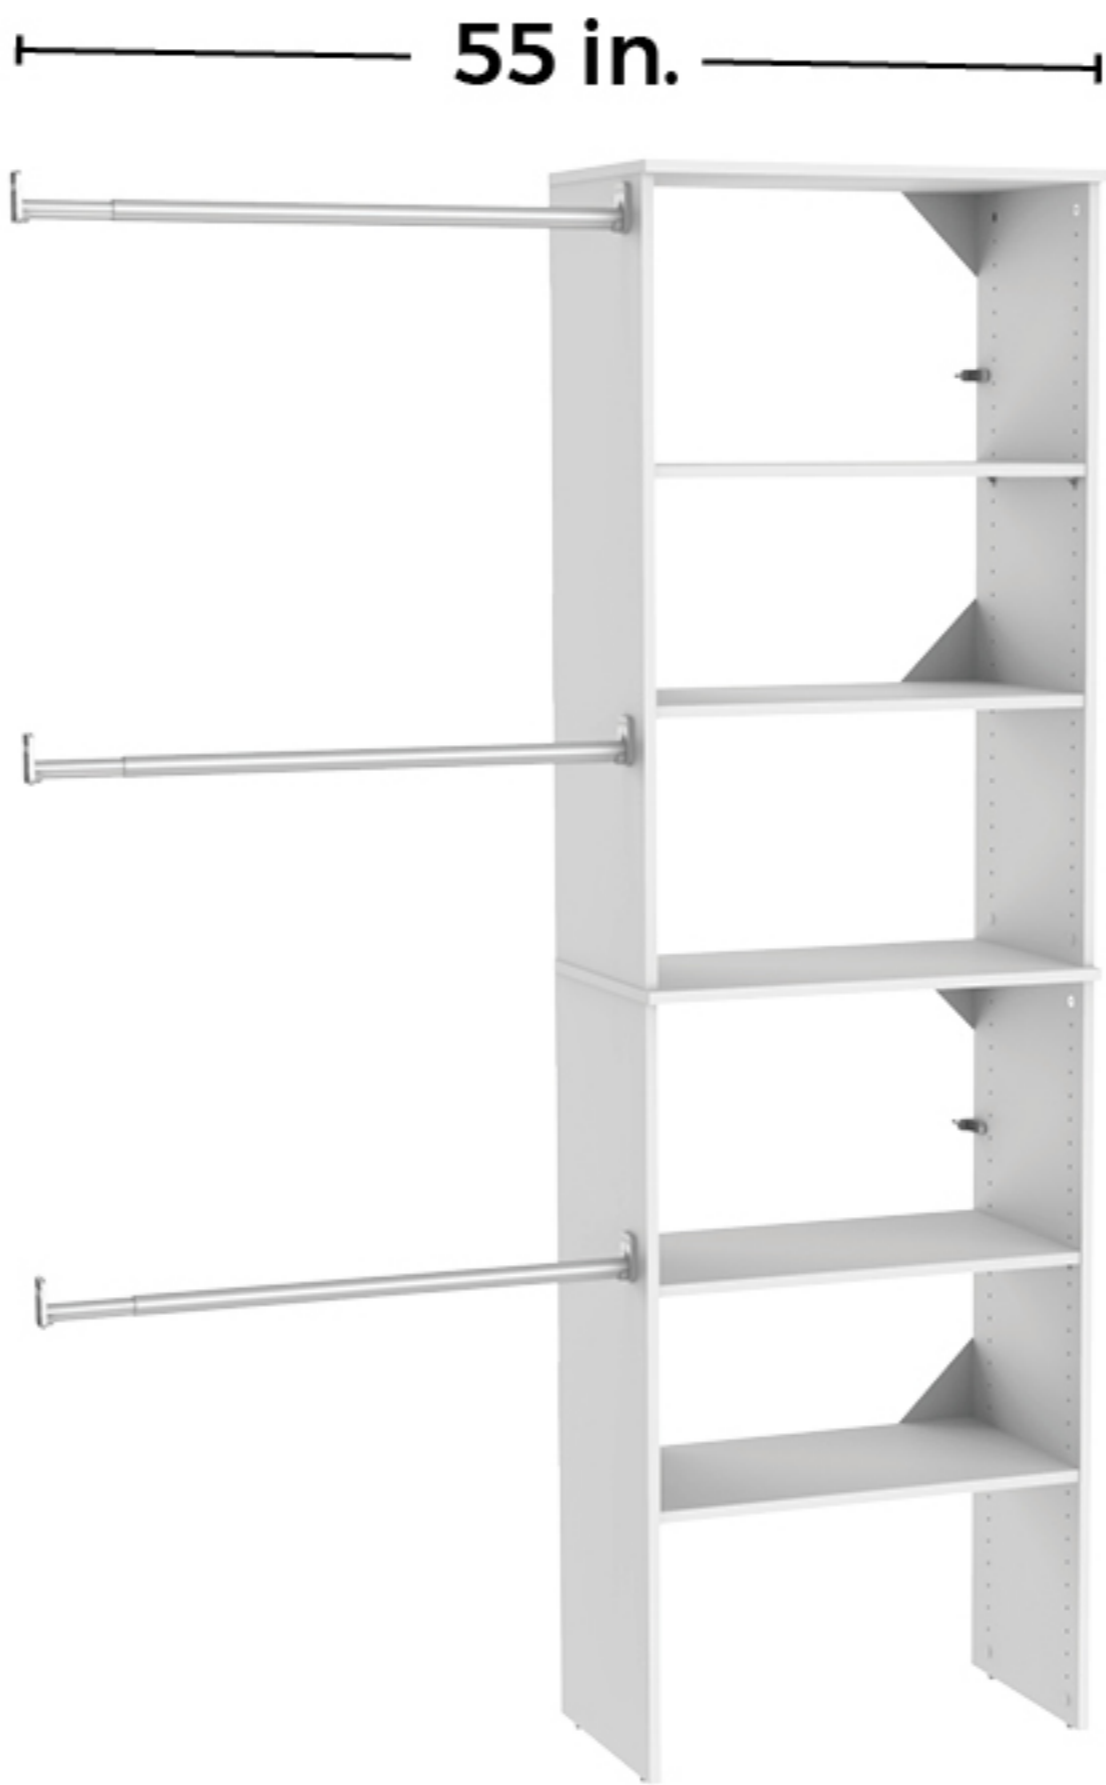

Configurations shown feature rods at minimum width of 30 in.

3 rods on one side are recommended for children's closets only