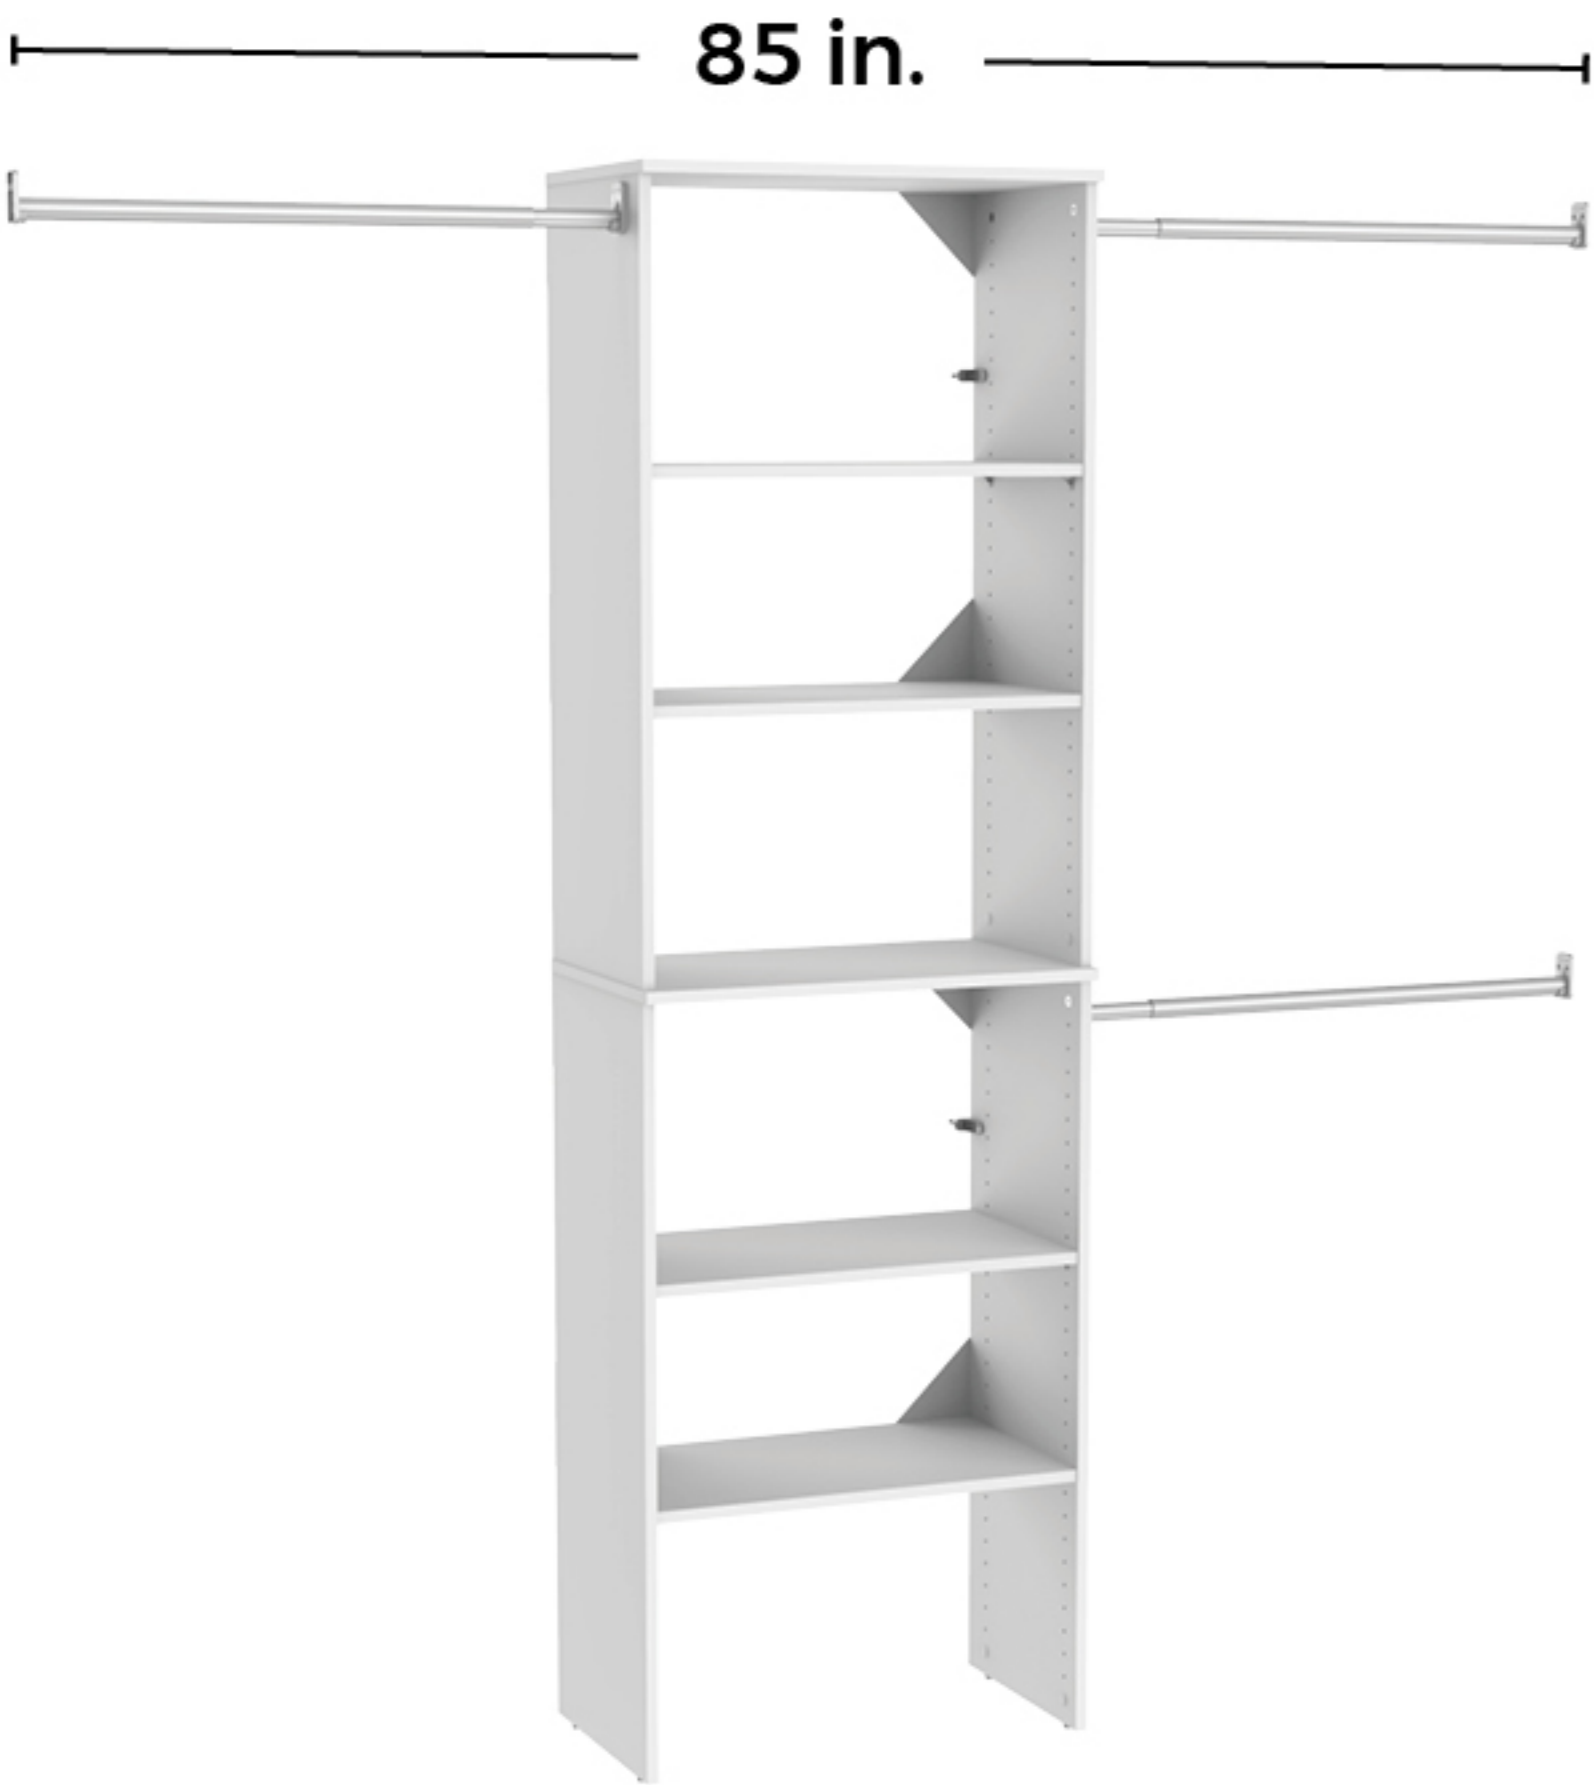

Configurations shown feature rods at minimum width of 30 in.

3 rods on one side are recommended for children's closets only