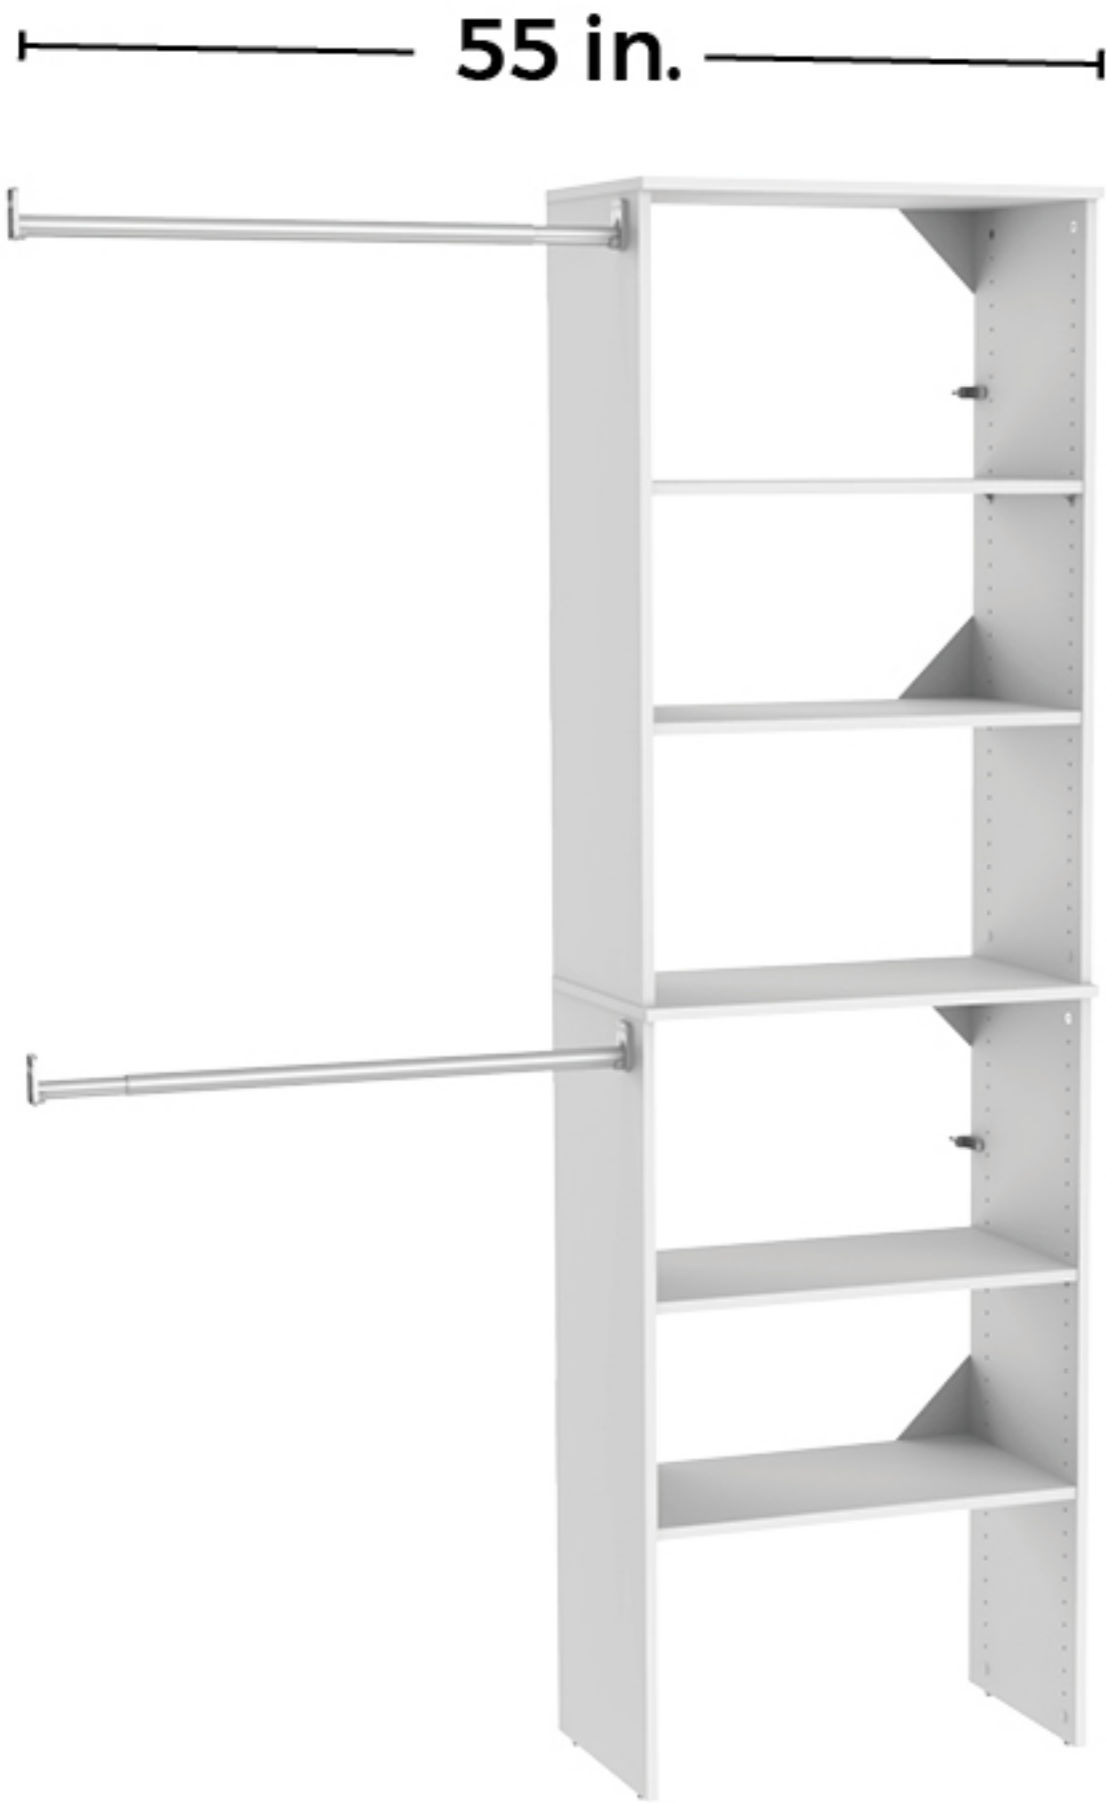

Configurations shown feature rods at minimum width of 30 in.

3 rods on one side are recommended for children's closets only