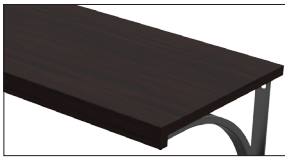

ADD-ON ACCESSORIES

Adding hanging organization is simple! Simply add the accessories to the shelf kit (sold separately).

FINISH

White with Satin Nickel Hardware

Espresso with Bronze Hardware

SHELF TYPE

Solid Wood Kits

Ventilated Wood Kits

SHELF SIZE

Available Depths: 12" and 16"
Available Lengths: 4' and 6'

FOR HANGING ITEMS

Hang Rod Support
1 per Bracket

Adjustable Hang Rod
Available Lengths: 4' and 6'

Adjustable Hang Rod
Available Lengths: 4' and 6'

CHOOSE SHELF FINISH

Shown fully assembled

White

Espresso

Satin Nickel

Bronze

- 8' wide shelves can be cut to size
- 12" and 16" depths available