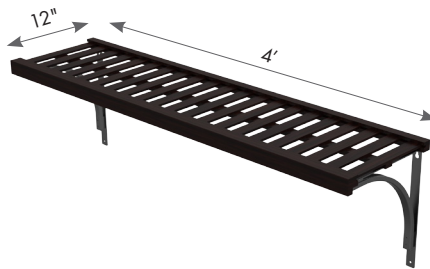

Program features:

- Real wood
- Ventilated or Solid Wood Shelving options

SHELF KITS

Convenient all-in-one premium ventilated and solid wood shelf kits include shelf, brackets, and installation hardware.

ADD-ON ACCESSORIES

Adding hanging organization is simple! Simply add the accessories to the shelf kit (sold separately).

FINISH

White with Satin Nickel Hardware

Espresso with Bronze Hardware

SHELF TYPE

Solid Wood Kits

Ventilated Wood Kits

SHELF SIZE

Available Depths: 12" and 16"
Available Lengths: 4' and 6'

FOR HANGING ITEMS

Hang Rod Support
1 per Bracket

Adjustable Hang Rod
Available Lengths: 4' and 6'

Adjustable Hang Rod
Available Lengths: 4' and 6'

OPEN STOCK SHELVING

Easily customize your space with the Premium Wood Ventilated Wood Shelving open stock option. 8' lengths accommodate larger space and can be easily cut to create a custom look for fit a smaller space. Purchase shelf and hang rod installation hardware for a customizable experience (sold separately).