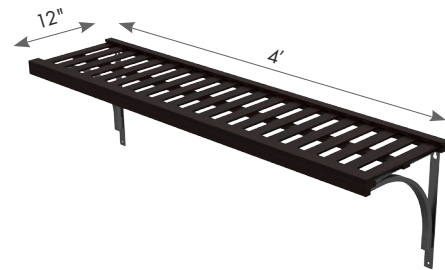

Program features:

- 100% Real wood
- Ventilated Wood or Solid Wood Shelving Options

SHELF KITS

Convenient, all-in-one premium ventilated wood and solid wood shelf kits include shelf, brackets, and installation hardware.

FINISH

White with Satin Nickel Hardware

Espresso with Bronze Hardware

SHELF TYPE

Solid Wood Kits

Ventilated Wood Kits

SHELF SIZE

Available Depths: 12" and 16"
Available Lengths: 4' and 6'