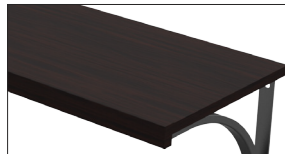

FINISH

White with Satin Nickel Hardware

Espresso with Bronze Hardware

SHELF TYPE

Solid Wood Kits

Ventilated Wood Kits

SHELF SIZE

Available Depths: 12" and 16"
Available Lengths: 4' and 6'