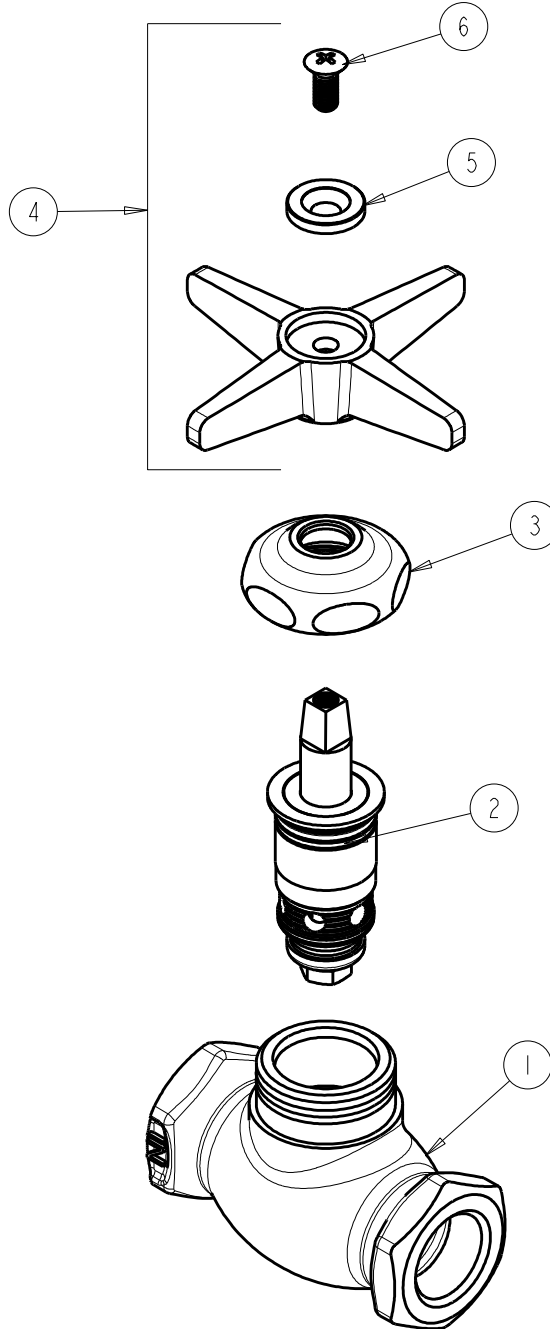

BY: SID DATE: 10-18-11

CHK: *[Signature]* REV:

FITTING NO.

45-ABCP

SUBMITTED MODEL NO.

ITEM NO.

ITEM	PART NO.	DESCRIPTION
1	---	BODY (NOT SOLD SEPARATELY)
2	217-XTLHJKABNF	CARTRIDGE, SLO-COMPRESSION
3	1-214JKCP	CAP
4	633-PLJKCP	4-ARM CROSS HANDLE
5	633-223JKNF	INDEX BUTTON (WHITE)
6	420-010JKRCF	SCREW, 10-32 UNC PH 1/2