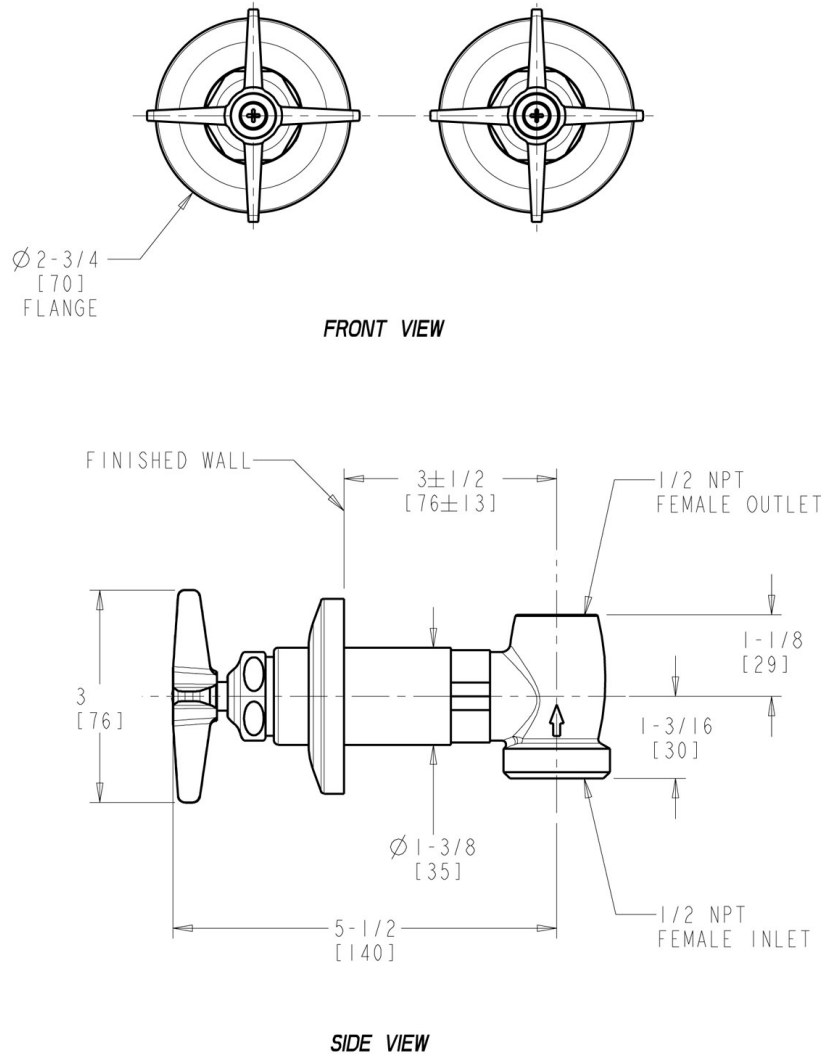

MECHANICAL FAUCETS

770-PRABCP

Remote Spouts and Valves

Product Type

Concealed Straight Valve

Features & Specifications

- Concealed Straight Valve
- 3" Cross Handle
- Slow Compression Operating Cartridge
- 1/2" NPT Female Thread Inlets
- 1/2" NPT Female Thread Outlets
- ECAST® design provides durable brass construction with total lead content equal to or less than 0.25% by weighted average

Architect/Engineer Specification

Chicago Faucets No. 770-PRABCP, Concealed Straight Valve, Chrome Plated solid brass construction. 3" Metal Cross handle(s) with Eight Point Tapered Broach and Secured Blue and Red Buttons. Slow compression rebuildable cartridge, opens and closes 360° for fine adjustment, closes with water pressure, features square tapered stem. 1/2" NPT Female Thread Inlets. 1/2" NPT Female Thread Outlets. ECAST® construction with less than 0.25% lead content by weighted average. .