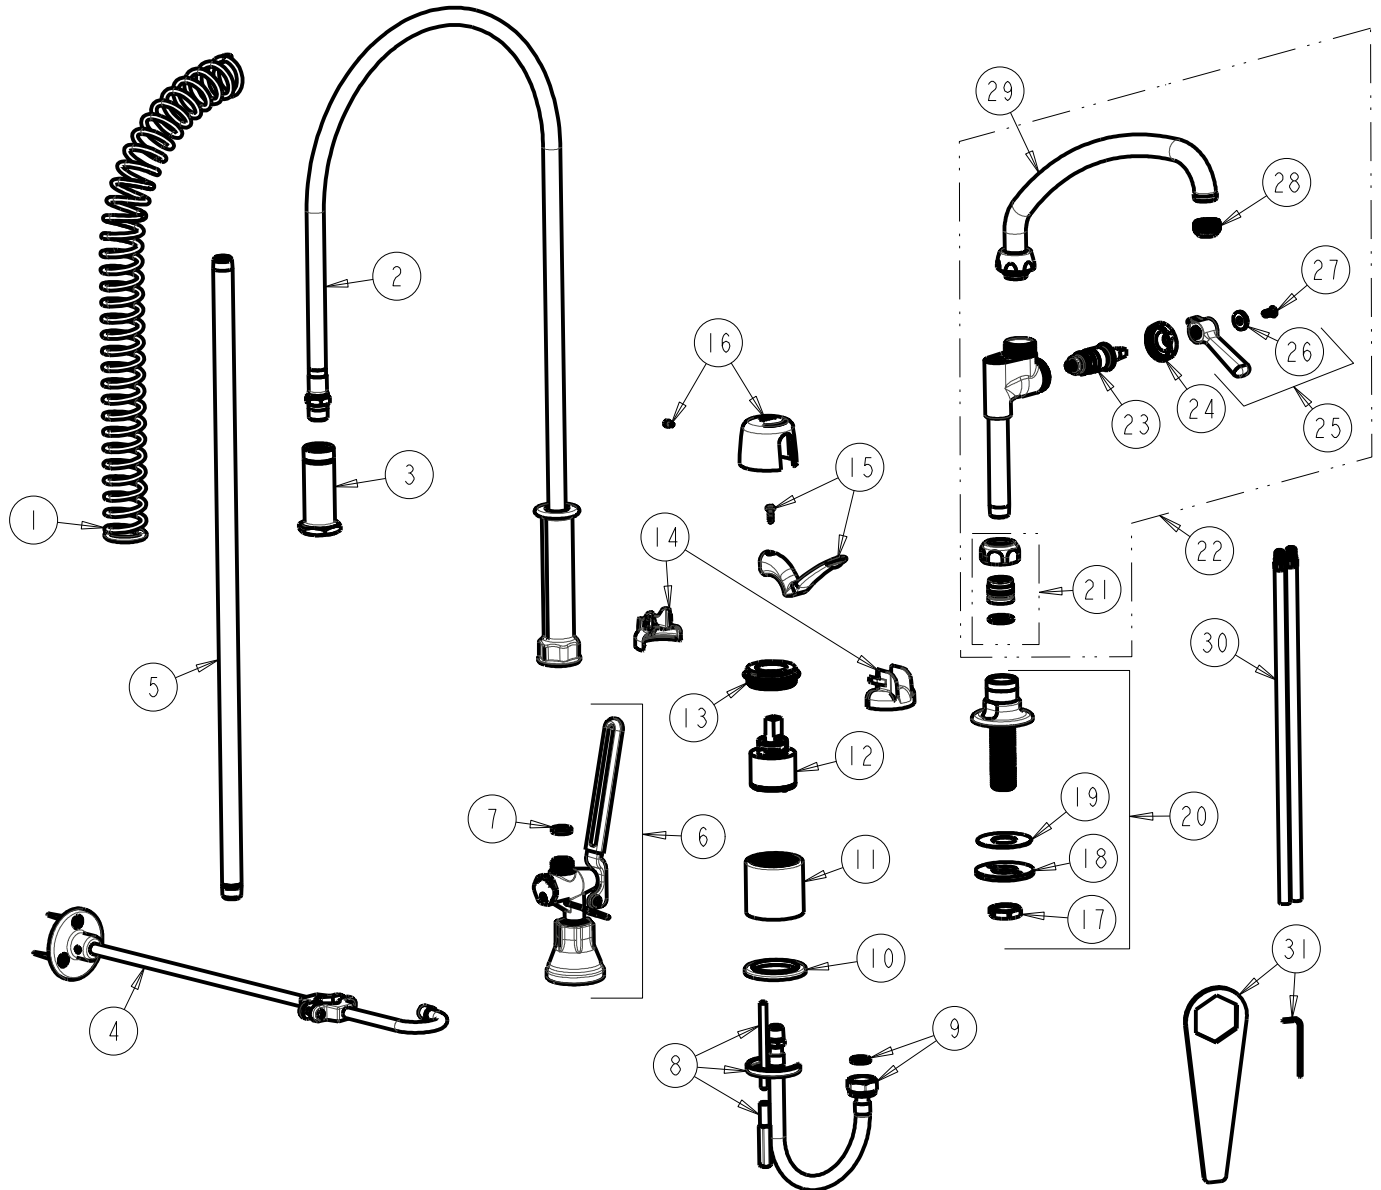

CHICAGO FAUCETS
a Geberit company

2100 South Clearwater Drive
Des Plaines, IL 60018
Phone: 847-803-5000
Fax: 847-803-5454
www.chicagofaucets.com

REPAIR PARTS

BY: JAR DATE: 01-23-13
CHK: *[Signature]* REV:

FITTING NO.

2305-613AABCP

SUBMITTED MODEL NO.

ITEM NO.

FOR TECHNICAL ASSISTANCE
1-800-TEC-TRUE (1-800-832-8783)

ITEM	PART NO.	DESCRIPTION	ITEM	PART NO.	DESCRIPTION
1	919-014JKCP	SPRING	17	49-004JKRBF	LOCKNUT
2	83-44ABNF	44" HOSE AND HANDLE ASSEMBLY	18	807-112JKNF	WASHER
3	919-038JKABCP	GUIDE SHANK	19	52-007JKNF	WASHER, RUBBER
4	902-MHJKCP	PIPE STRAP AND HOOK ASSEMBLY	20	626-LESSSPTABCP	SHANK AND FLANGE ASSEMBLY
5	919-039JKABCP	3/8" NPT X 23" RISER	21	143-PPJKABNF	PRE-PACK
6	90-LABCP	PRE-RINSE VALVE, LOW FLOW	22	613-AABCP	PRE-RINSE ADAPTA FITTING
7	919-243JKNF	GASKET, .685 X .375 X .125	23	1-099XTJKABNF	QUATURN CARTRIDGE (RH)
8	2200-015KJKNF	HOLDDOWN KIT	24	1-214JKCP	CAP
9	250-006KJKNF	HOSE WITH FIBER WASHER	25	369-PLJKCP	PLAIN LEVER HANDLE
10	2300-014JKCP	FLANGE, BODY	26	633-223JKNF	INDEX BUTTON (WHITE)
11	-----	BODY (NOT SOLD SEPARATELY)	27	420-010JKRCF	SCREW, 10-32 UNC PH 1/2
12	2300-XJKNF	40 mm SINGLE LEVER CARTRIDGE	28	E1JKABRCF	QUIXTOP OUTLET
13	2200-116JKRCF	NUT, HOLDDOWN	29	L9LESSE3JKCP	SPOUT
14	2200-021KJKNF	CARTRIDGE SPIN CAP ASSEMBLY	30	50-101KJKNF	SUPPLY TUBE ASSEMBLY
15	2200-225JKCP	LEVER HANDLE ASSEMBLY	31	2200-002KJKNF	WRENCH & HEX KEY
16	2200-122KJCP	CAP AND SCREW ASSEMBLY			