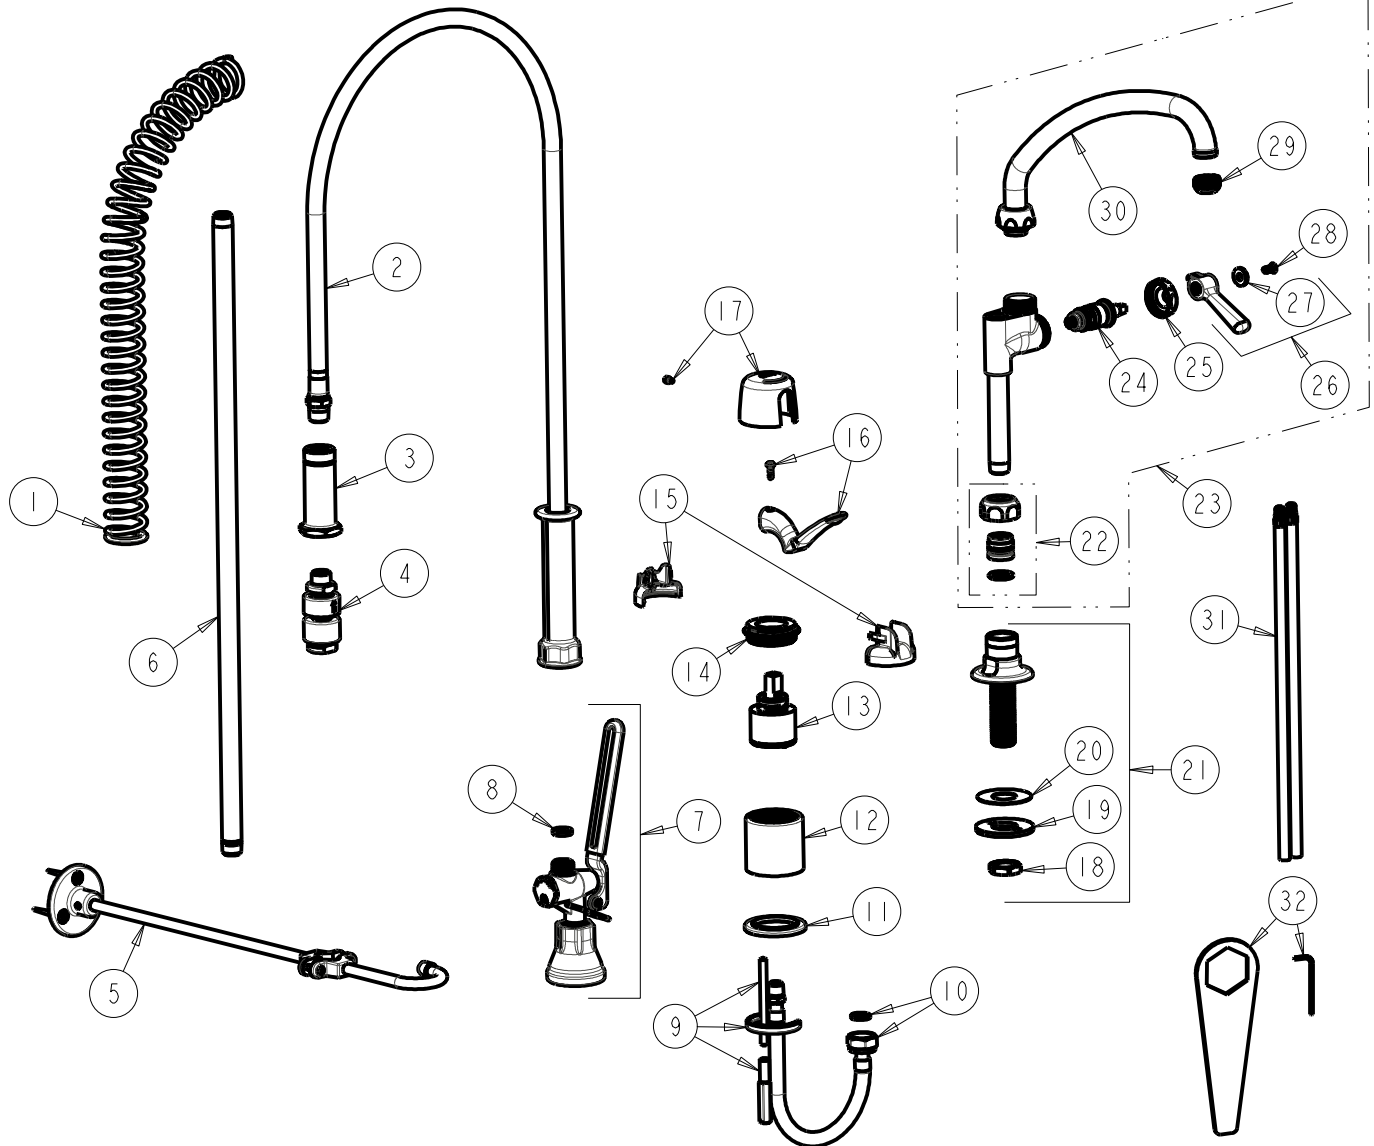

# REPAIR PARTS

BY: JAR DATE: 01-23-13

CHK:  REV:

FITTING NO.

2305-VB613AABCP

SUBMITTED MODEL NO.

ITEM NO.

**FOR TECHNICAL ASSISTANCE**  
1-800-TEC-TRUE (1-800-832-8783)

ITEM	PART NO.	DESCRIPTION	ITEM	PART NO.	DESCRIPTION
1	919-014JKCP	SPRING	17	2200-122JKCP	CAP AND SCREW ASSEMBLY
2	83-44ABNF	44" HOSE AND HANDLE ASSEMBLY	18	49-004JKRBF	LOCKNUT
3	919-038JKABCP	GUIDE SHANK	19	807-112JKNF	WASHER
4	E23JKABCP	BACK-FLOW PREVENTER	20	52-007JKNF	WASHER, RUBBER
5	902-MHJKCP	PIPE STRAP AND HOOK ASSEMBLY	21	626-LESSSPTABCP	SHANK AND FLANGE ASSEMBLY
6	919-039JKABCP	3/8" NPT X 23" RISER	22	143-PPJKABNF	PRE-PACK
7	90-LABCP	PRE-RINSE VALVE, LOW FLOW	23	613-AABCP	PRE-RINSE ADAPTA FITTING
8	919-243JKNF	GASKET, .685 X .375 X .125	24	1-099XTJKABNF	QUATURN CARTRIDGE (RH)
9	2200-015KJKNF	HOLDDOWN KIT	25	1-214JKCP	CAP
10	250-006KJKNF	HOSE WITH FIBER WASHER	26	369-PLJKCP	PLAIN LEVER HANDLE
11	2300-014JKCP	FLANGE, BODY	27	633-223JKNF	INDEX BUTTON (WHITE)
12	-----	BODY (NOT SOLD SEPARATELY)	28	420-010JKRCF	SCREW, 10-32 UNC PH 1/2
13	2300-XJKNF	40 mm SINGLE LEVER CARTRIDGE	29	E1JKABRCF	QUIXTOP OUTLET
14	2200-116JKRCF	NUT, HOLDDOWN	30	L9LESSE3JKCP	SPOUT
15	2200-021KJKNF	CARTRIDGE SPIN CAP ASSEMBLY	31	50-101KJKNF	SUPPLY TUBE ASSEMBLY
16	2200-225JKCP	LEVER HANDLE ASSEMBLY	32	2200-002KJKNF	WRENCH & HEX KEY