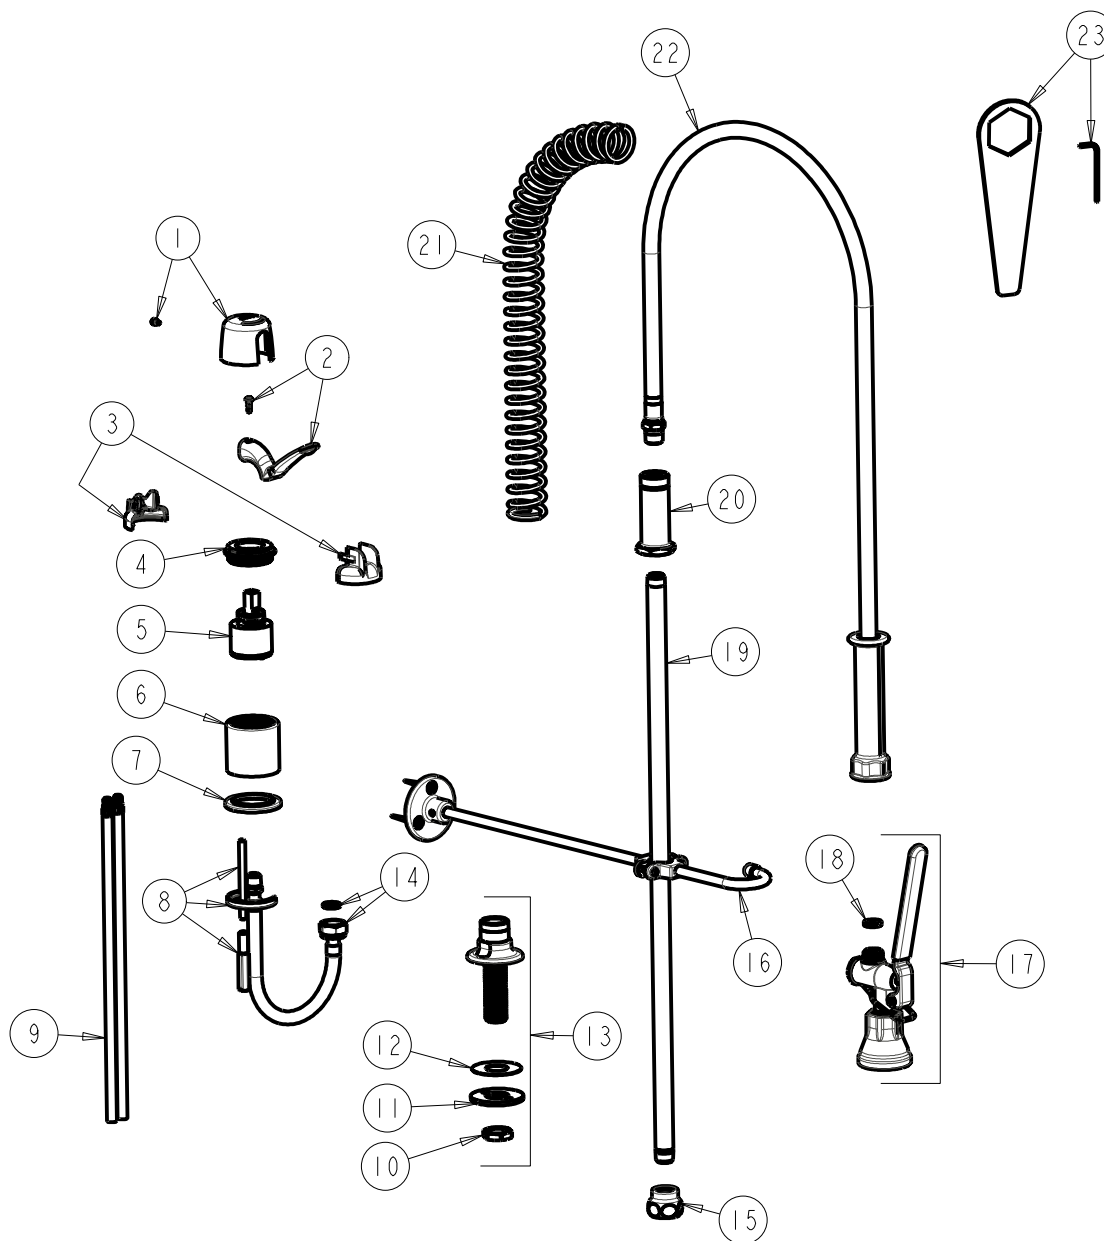

CHICAGO FAUCETS
a Geberit company

2100 South Clearwater Drive
Des Plaines, IL 60018
Phone: 847-803-5000
Fax: 847-803-5454
www.chicagofaucets.com

REPAIR PARTS

BY: JAR DATE: 01-23-13

CHK: *[Signature]* REV:

FITTING NO.

2305-ABCP

SUBMITTED MODEL NO.

ITEM NO.

FOR TECHNICAL ASSISTANCE
1-800-TEC-TRUE (1-800-832-8783)

ITEM	PART NO.	DESCRIPTION	ITEM	PART NO.	DESCRIPTION
1	2200-122KJKCP	CAP AND SCREW ASSEMBLY	13	626-LESSSPTABCP	SHANK AND FLANGE ASSEMBLY
2	2200-225KJKCP	LEVER HANDLE ASSEMBLY	14	250-006KJKNF	HOSE WITH FIBER WASHER
3	2200-021KJKNF	CARTRIDGE SPIN CAP ASSEMBLY	15	BA2JKABCP	ADAPTER 3/8 NPT X 1 1/16-18 UNEF
4	2200-116JKRCF	NUT, HOLDDOWN	16	902-MHJKCP	PIPE STRAP AND HOOK ASSEMBLY
5	2300-XJKNF	40 mm SINGLE LEVER CARTRIDGE	17	90-LABCP	PRE-RINSE VALVE, LOW FLOW
6	-----	BODY (NOT SOLD SEPARATELY)	18	919-243JKNF	GASKET, .685 X .375 X .125
7	2300-014JKCP	FLANGE, BODY	19	919-039JKABCP	3/8" NPT X 23" RISER
8	2200-015KJKNF	HOLDDOWN KIT	20	919-038JKABCP	GUIDE SHANK
9	50-101KJKNF	SUPPLY TUBE ASSEMBLY	21	919-014JKCP	SPRING
10	49-004JKRBF	LOCKNUT	22	83-44ABNF	44" HOSE AND HANDLE ASSEMBLY
11	807-112JKNF	WASHER	23	2200-002KJKNF	WRENCH & HEX KEY
12	52-007JKNF	WASHER, RUBBER			