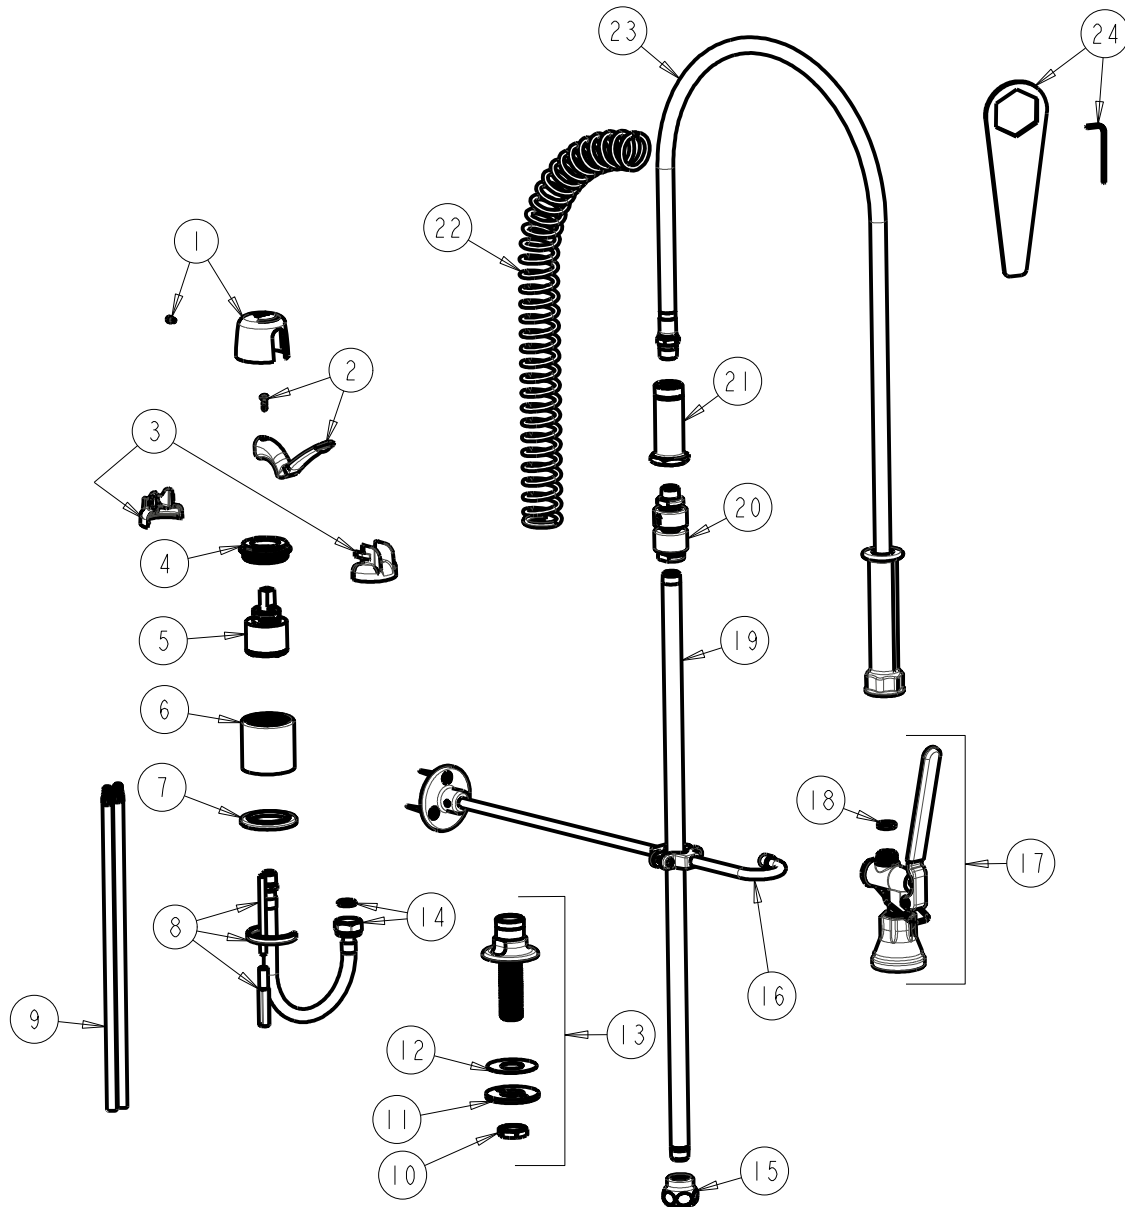

CHICAGO FAUCETS
a Geberit company

2100 South Clearwater Drive
Des Plaines, IL 60018
Phone: 847-803-5000
Fax: 847-803-5454
www.chicagofaucets.com

REPAIR PARTS

FITTING NO.

2305-VBABCP

SUBMITTED MODEL NO.

ITEM NO.

BY: JAR DATE: 01-23-13

CHK: *JAR* REV:

FOR TECHNICAL ASSISTANCE
1-800-TEC-TRUE (1-800-832-8783)

ITEM	PART NO.	DESCRIPTION	ITEM	PART NO.	DESCRIPTION
1	2200-122KJKCP	CAP AND SCREW ASSEMBLY	13	626-LESSSPTABCP	SHANK AND FLANGE ASSEMBLY
2	2200-225KJKCP	LEVER HANDLE ASSEMBLY	14	250-006KJKNF	HOSE WITH FIBER WASHER
3	2200-021KJKNF	CARTRIDGE SPIN CAP ASSEMBLY	15	BA2JKABCP	ADAPTER 3/8 NPT X 1 1/16-18 UNEF
4	2200-116JKRCF	NUT, HOLDDOWN	16	902-MHJKCP	PIPE STRAP AND HOOK ASSEMBLY
5	2300-XJKNF	40 mm SINGLE LEVER CARTRIDGE	17	90-LABCP	PRE-RINSE VALVE, LOW FLOW
6	-----	BODY (NOT SOLD SEPARATELY)	18	919-243JKNF	GASKET, .685 X .375 X .125
7	2300-014JKCP	FLANGE, BODY	19	919-039JKABCP	3/8" NPT X 23" RISER
8	2200-015KJKNF	HOLDDOWN KIT	20	E23JKABCP	BACK-FLOW PREVENTER
9	50-101KJKNF	SUPPLY TUBE ASSEMBLY	21	919-038JKABCP	GUIDE SHANK
10	49-004JKRBF	LOCKNUT	22	919-014JKCP	SPRING
11	807-112JKNF	WASHER	23	83-44ABNF	44" HOSE AND HANDLE ASSEMBLY
12	52-007JKNF	WASHER, RUBBER	24	2200-002KJKNF	WRENCH & HEX KEY