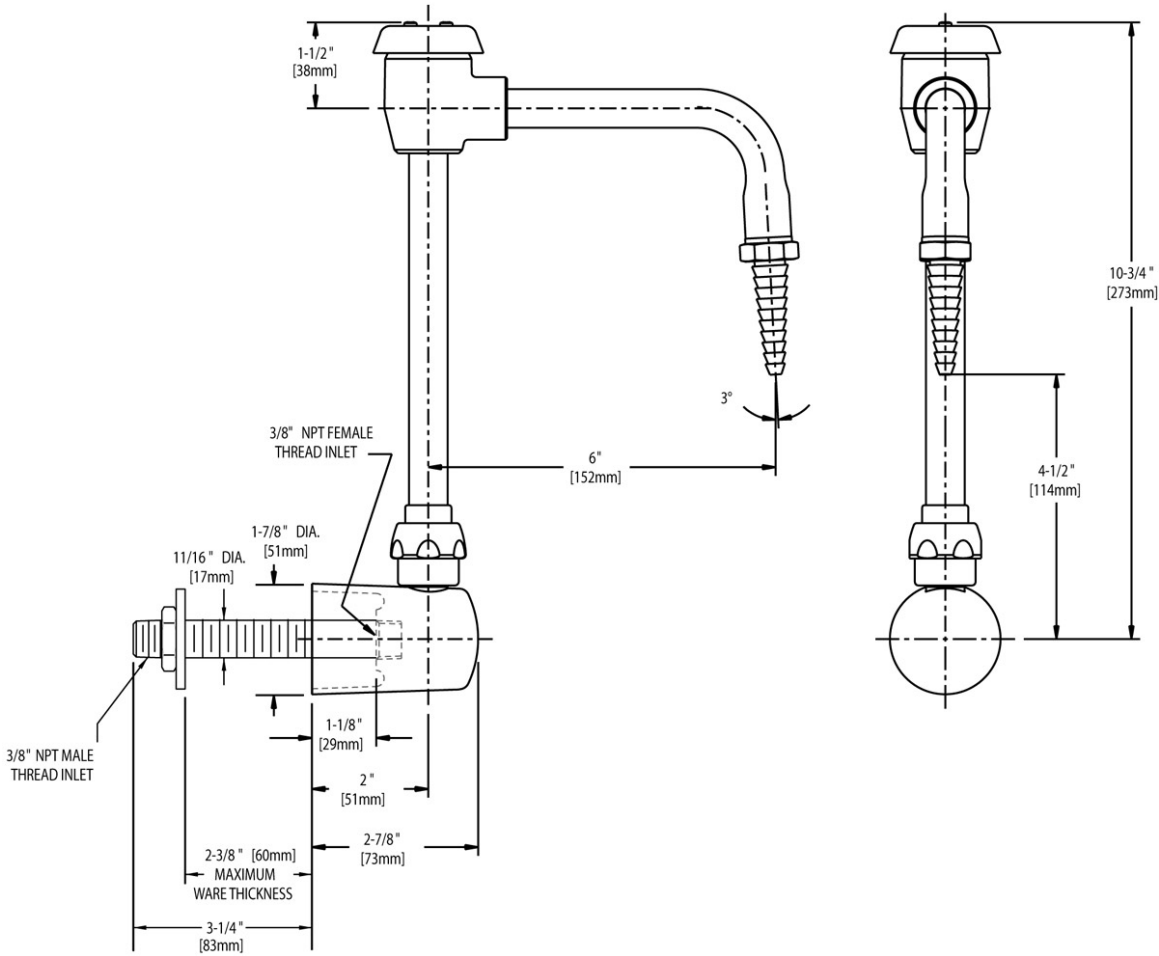

### Architect/Engineer Specification

Chicago Faucets No. 980-WSGN2BVBE7SAM, Laboratory Remote Spouts, Satin Antimicrobial plated solid brass construction. 6" Center to Center Rigid / Swing Gooseneck Spout with Atmospheric Vacuum Breaker. Full Flow Laboratory Serrated Nozzle. Shank Assembly, Male Thread. Atmospheric Vacuum Breaker, Not Intended for Continuous Pressure Applications. Mounting hardware included.