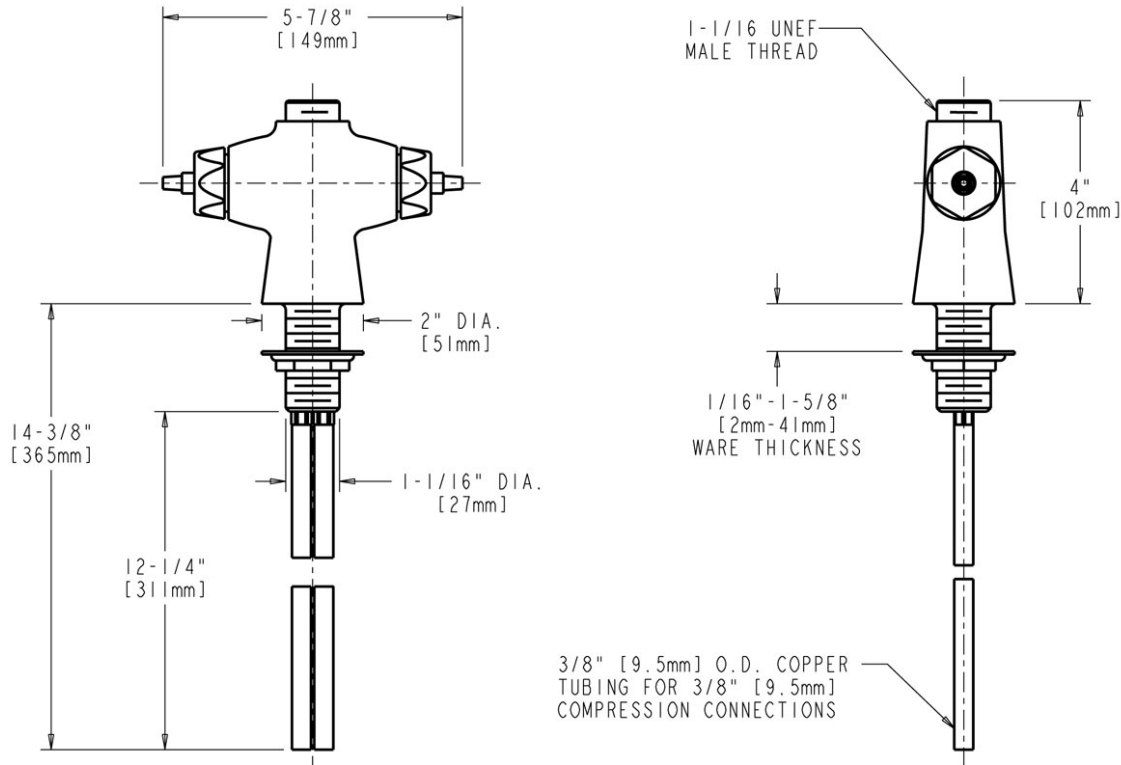

MECHANICAL FAUCETS

929-LESH

Water Faucets

Product Type

Deck Mounted Single Hole Hot and Cold Water Mixing Faucet

Features & Specifications

- Single Hole
- Quatern Compression Operating Cartridge
- 3/8" O.D. Copper Supply Tubes

Contractor _____

Submitted as Shown Submitted with Variations

Date _____

2100 South Clearwater Drive
Des Plaines, IL
P: 847/803-5000
F: 847/803-5454
Technical: 800/TEC-TRUE
www.chicagofaucets.com

929-LESH

Water Faucets

Architect/Engineer Specification

Chicago Faucets No. 929-LESH, Deck Mounted Single Hole Hot and Cold Water Mixing Faucet, Chrome Plated solid brass construction. Quatern™ rebuildable compression cartridge, opens and closes 90°, closes with water pressure, features square tapered stem. 3/8" O.D. Copper Supply Tubes. Mounting hardware included.