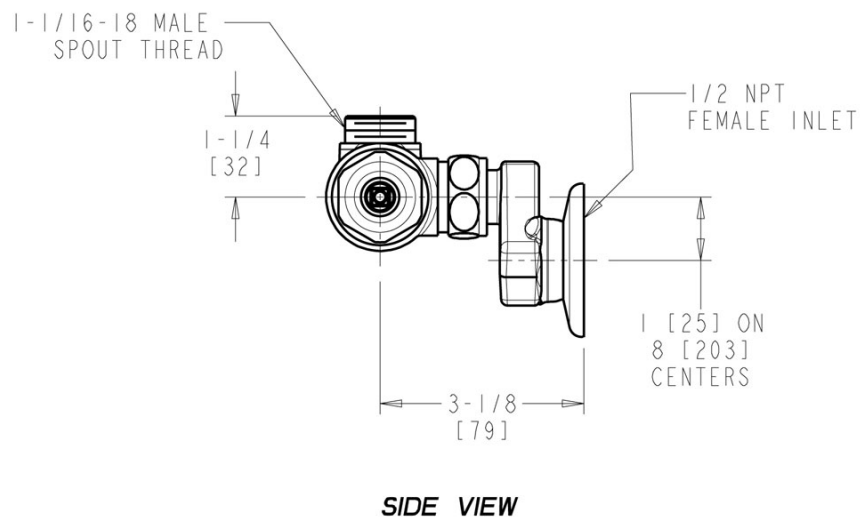

### Architect/Engineer Specification

Chicago Faucets No. 737-LESHRCF, Wall Mounted 3 3/8" Body, Adjustable Arms 3" - 8 3/8" Hot and Cold Water Sink Faucet, Rough Chrome plated solid brass construction. Quatern™ rebuildable compression cartridge, opens and closes 90°, closes with water pressure, features square tapered stem. 2-1/2" Offset Inlet Supply Arm with 1/2" NPT Female Thread Inlet. Mounting hardware included.