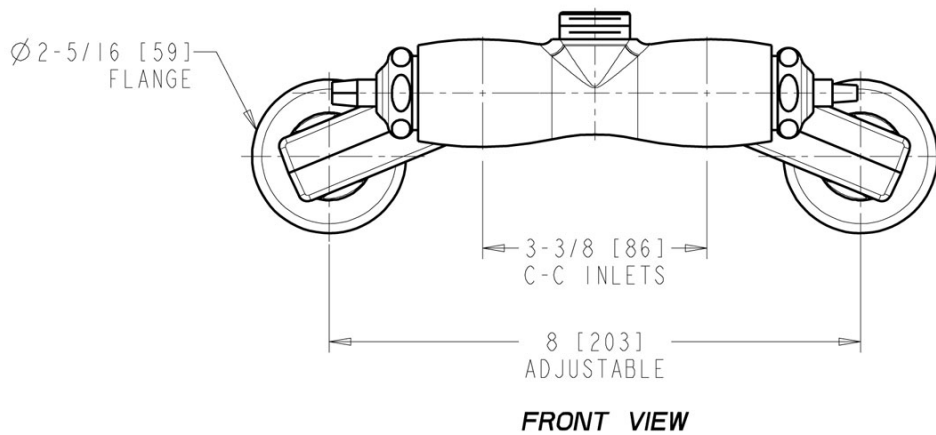

#### Features & Specifications

- 3 3/8" Body, Adjustable Arms 3" - 8 3/8"
- Quatum Compression Operating Cartridge
- 2-1/2" Offset Inlet Supply Arm with 1/2" NPT Female Thread Inlet

### Architect/Engineer Specification

Chicago Faucets No. 737-LESHRCF, Wall Mounted 3 3/8" Body, Adjustable Arms 3" - 8 3/8" Hot and Cold Water Sink Faucet, Rough Chrome plated solid brass construction. Quatern™ rebuildable compression cartridge, opens and closes 90°, closes with water pressure, features square tapered stem. 2-1/2" Offset Inlet Supply Arm with 1/2" NPT Female Thread Inlet. Mounting hardware included.