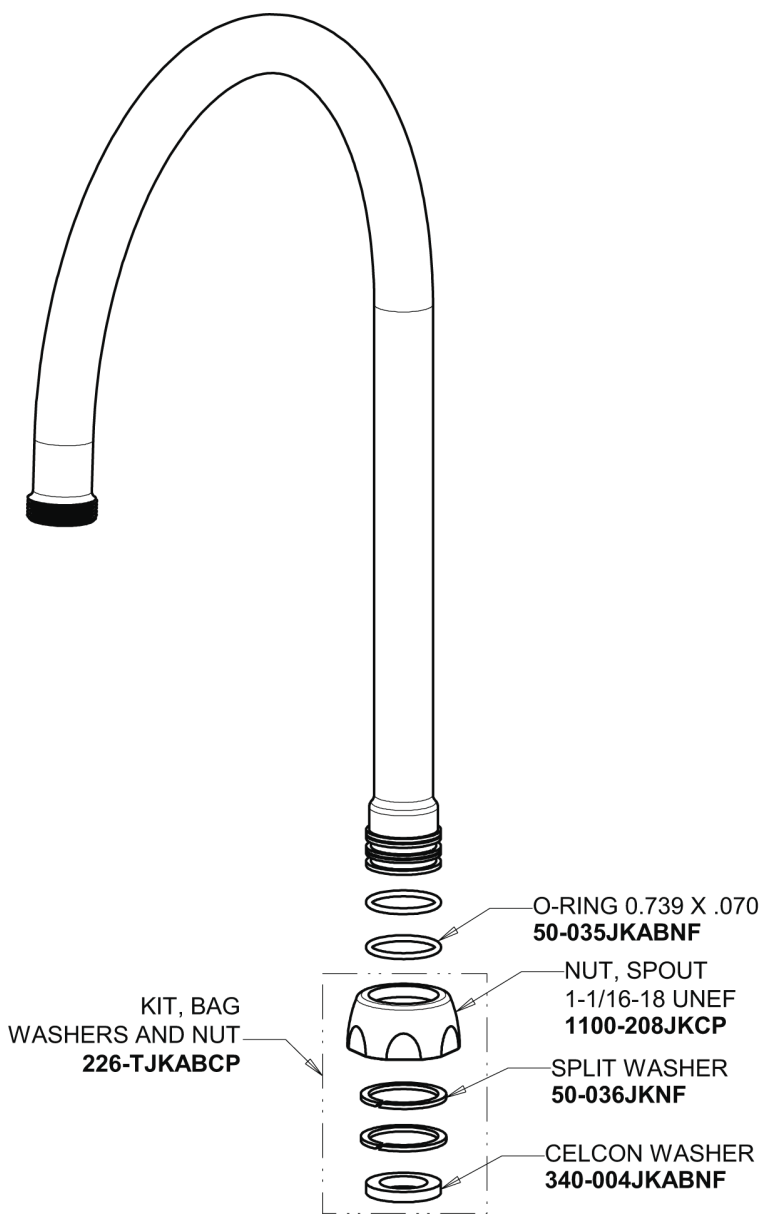

Repair Parts

50-GN8AE3-317XKAB

Hot and Cold Water Mixing Sink Faucet

**CHICAGO
FAUCETS**

a Geberit company

Base Parts:

8" Rigid / Swing Gooseneck Spout GN8AJKABCP

For Technical Assistance:

Hot and Cold Water Mixing Sink Faucet

a Geberit company

4" Wristblade Handle
317-PRJKCP

2.2 GPM (8.3 L/min) Aerator
E3JKABCP

Ceramic 1/4-Turn Operating Cartridge (pair)
1-099XKJKABNF (right)
1-100XKJKABNF (left)