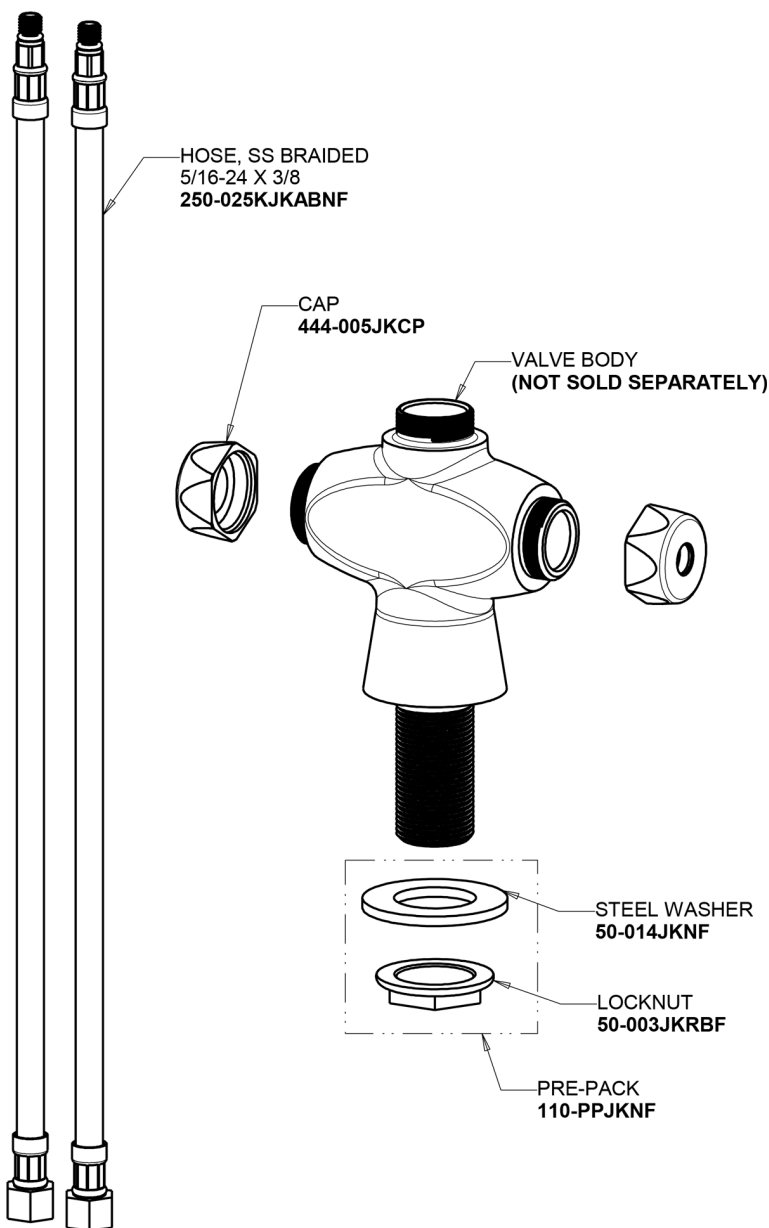

Repair Parts

50-GN8AE3-317XKAB

Hot and Cold Water Mixing Sink Faucet

**CHICAGO
FAUCETS**

a Geberit company

Base Parts:

8" Rigid / Swing Gooseneck Spout GN8AJKABCP

For Technical Assistance:

Hot and Cold Water Mixing Sink Faucet

a Geberit company

4" Wristblade Handle
317-PRJKCP

2.2 GPM (8.3 L/min) Aerator
E3JKABCP

Ceramic 1/4-Turn Operating Cartridge (pair)
1-099XKJKABNF (right)
1-100XKJKABNF (left)