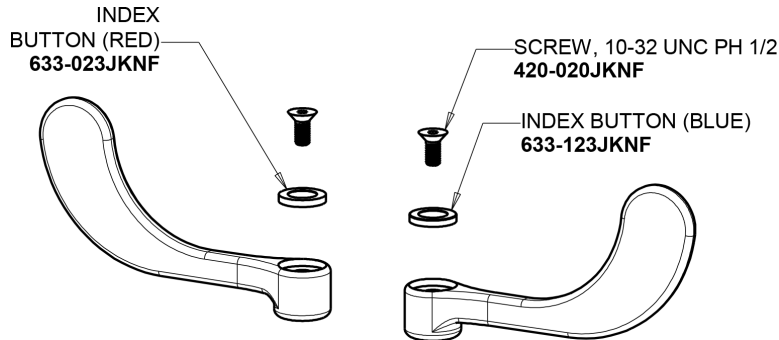

Repair Parts

50-GN8AE3-317XKAB

Hot and Cold Water Mixing Sink Faucet

**CHICAGO
FAUCETS**

a Geberit company

Base Parts:

8" Rigid / Swing Gooseneck Spout GN8AJKABCP

For Technical Assistance:

Hot and Cold Water Mixing Sink Faucet

a Geberit company

4" Wristblade Handle
317-PRJKCP

2.2 GPM (8.3 L/min) Aerator
E3JKABCP

Ceramic 1/4-Turn Operating Cartridge (pair)
1-099XKJKABNF (right)
1-100XKJKABNF (left)