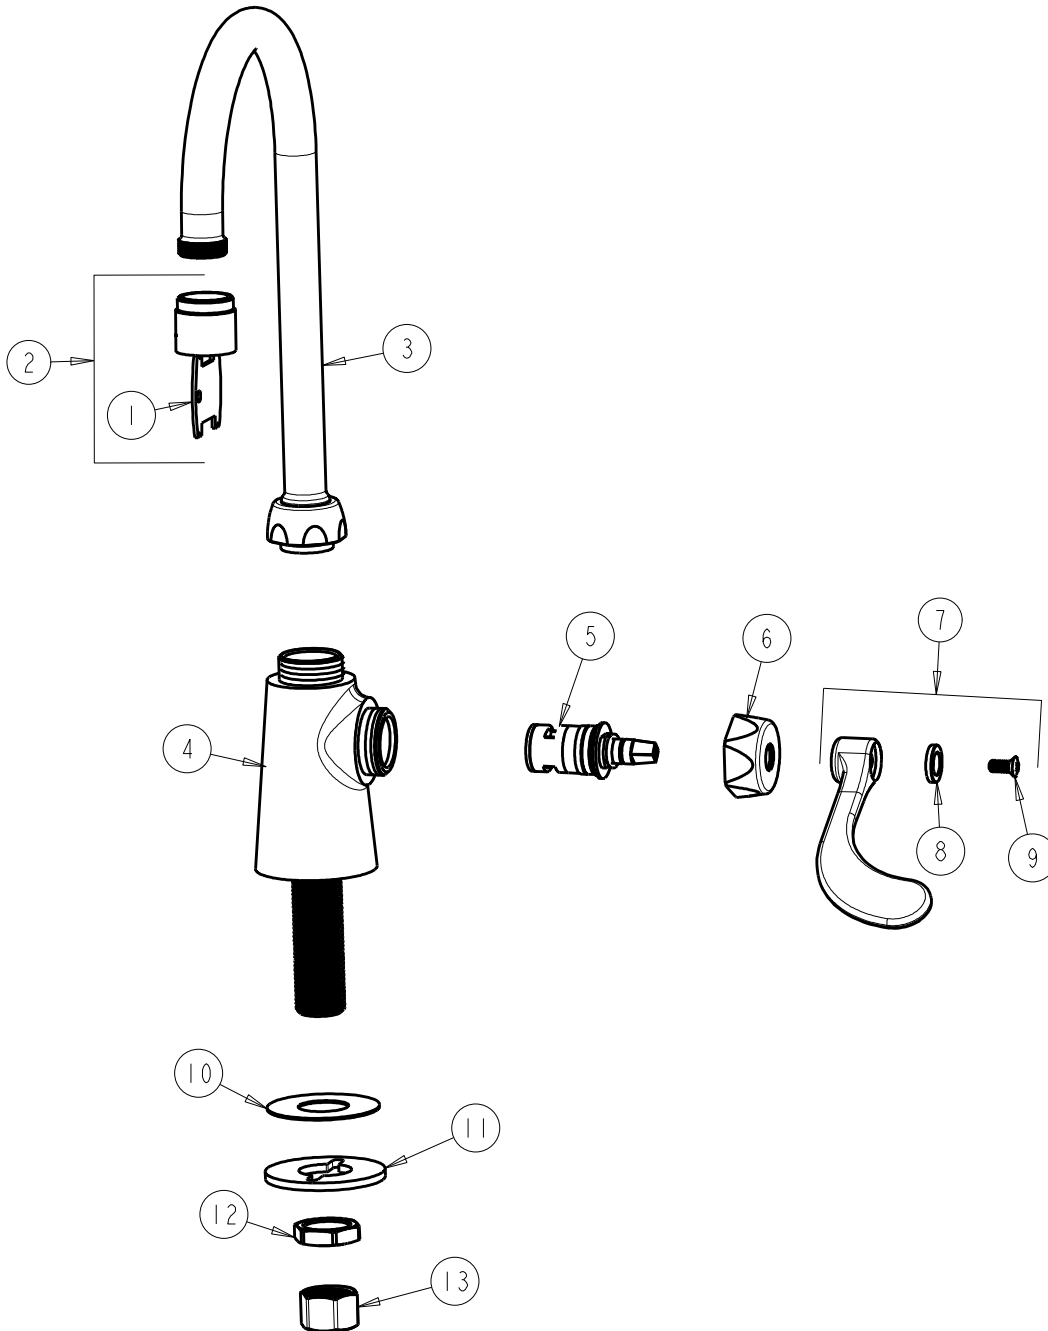

CHICAGO FAUCETS
a Geberit company

2100 South Clearwater Drive
Des Plaines, IL 60018
Phone: 847-803-5000
Fax: 847-803-5454
www.chicagofaucets.com

REPAIR PARTS

FITTING NO.

350-317VPAXKABCP

SUBMITTED MODEL NO.

BY: JAR DATE: 05-02-12

CHK: *JK* REV:

ITEM NO.

FOR TECHNICAL ASSISTANCE
1-800-TEC-TRUE (1-800-832-8783)

ITEM	PART NO.	DESCRIPTION	ITEM	PART NO.	DESCRIPTION
1	3-024JKRCF	KEY, VP	8	633-123JKNF	INDEX BUTTON (BLUE)
2	E3VPJKCP	VP SOFTFLO AERATOR 2.2 GPM	9	420-010JKRCF	SCREW, 10-32 UNC PH 1/2
3	GN2AJKABCP	GN SPOUT PLAIN END	10	52-007JKNF	WASHER, RUBBER
4	---	VALVE BODY (NOT SOLD SEPARATELY)	11	807-112JKNF	WASHER
5	1-099XKJKABNF	RH CERAMIC CARTRIDGE 1/4	12	49-004JKRBF	LOCKNUT
6	444-005JKCP	CAP	13	49-005JKRBF	COUPLING NUT
7	317-COLDJKCP	WRISTBLADE HANDLE			