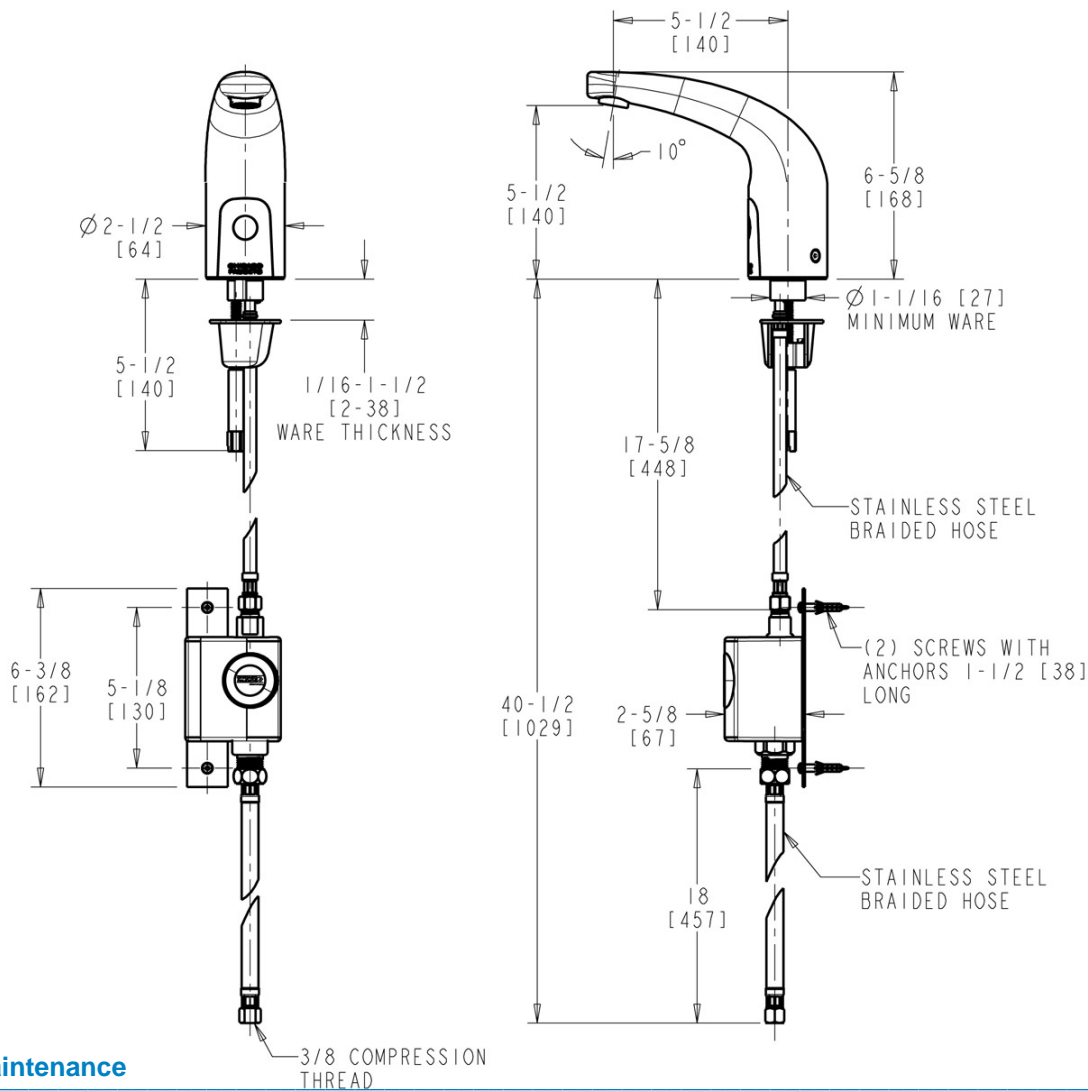

Date _____

ECAST

ECAST products are intended for installation where state laws and local codes mandate lead content levels or in any location where lead content is a concern.

2100 South Clearwater Drive
Des Plaines, IL
P: 847/803-5000
F: 847/803-5454
Technical: 800/TEC-TRUE
www.chicagofaucets.com

116.951.AB.1

Electronic Faucets

Architect/Engineer Specification

Chicago Faucets No. 116.951.AB.1, Deck Mounted Single Hole Hytronic Traditional Sink Faucet with Dual Beam Infrared Sensor, Chrome Plated solid brass construction. Traditional Electronic Integral Spout. 1.0 GPM (3.8 L/min) Pressure Compensating Flow Vandal Proof Non-Aerating Laminar Outlet. 0.5 GPM (1.9 L/min) Pressure Compensating Econo-Flo Vandal Proof Non-Aerating Spray. Single Supply for Tempered Water. Self Sustaining Power System - water turbine generates the necessary power, at flow rates of 0.5 or 1.0 GPM, to operate the faucet for 10+ years. Stainless Steel Hoses Included. Multiple Field Adjustable Modes and Ranges. Geberit Commander™ Software Compatible. ECAST® construction with less than 0.25% lead content by weighted average. CALGreen Compliant. This product meets ADA ANSI/ICC A117.1 requirements and is tested and certified to industry standards: ASME A112.18.1/CSA B125.1, Certified to NSF/ANSI 61, Section 9 by CSA, California Health and Safety Code 116875 (AB1953-2006), Vermont Bill S.152, NSF/ANSI 372 Low Lead Content, and California Green Building Standards Code (CALGreen).