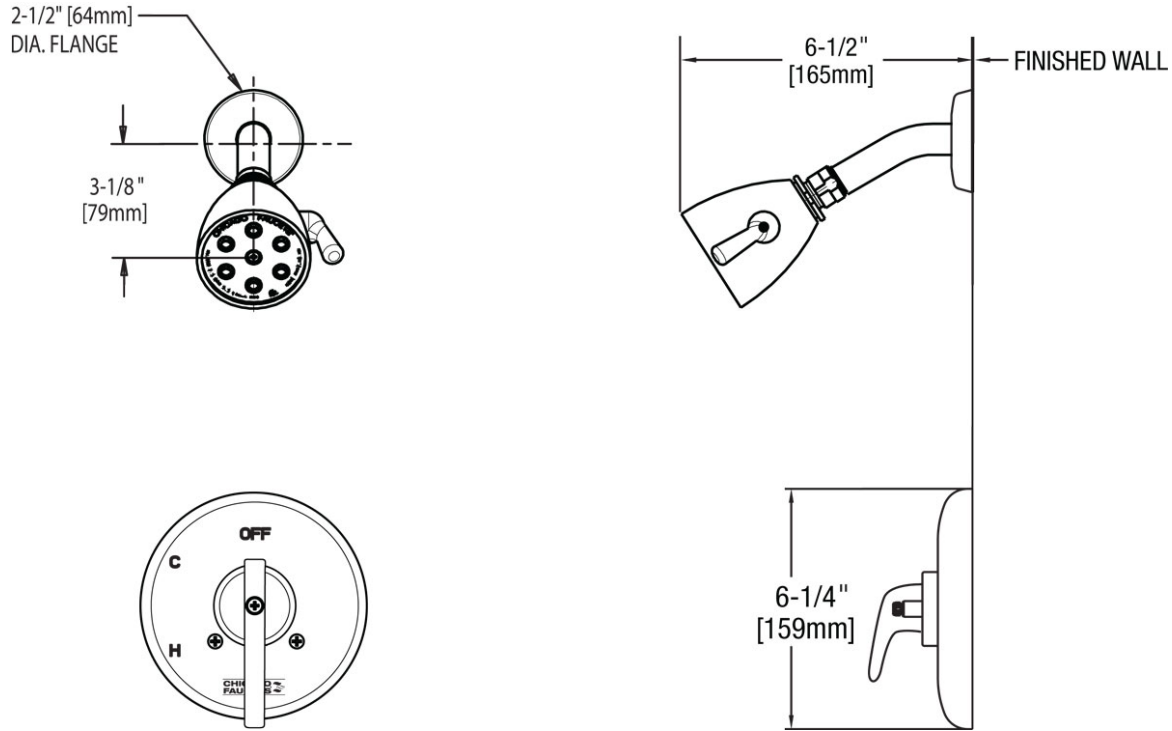

MECHANICAL FAUCETS

1902-TK600CP

Tub and Showers

Product Type

Wall Mounted Pressure Balancing Tub and Shower Trim Kit with Shower Head

Features & Specifications

- Pressure Balancing
- 2.5 GPM Max. Flow Rate @ 80 PSI Shower Head
- Valve Trim Included

Tub and Showers

Architect/Engineer Specification

Chicago Faucets No. 1902-TK600CP, Wall Mounted Pressure Balancing Tub and Shower Trim Kit with Shower Head, Chrome Plated solid brass construction. 2.5 GPM Max. Flow Rate @ 80 PSI Shower Head. Valve Trim Included. .