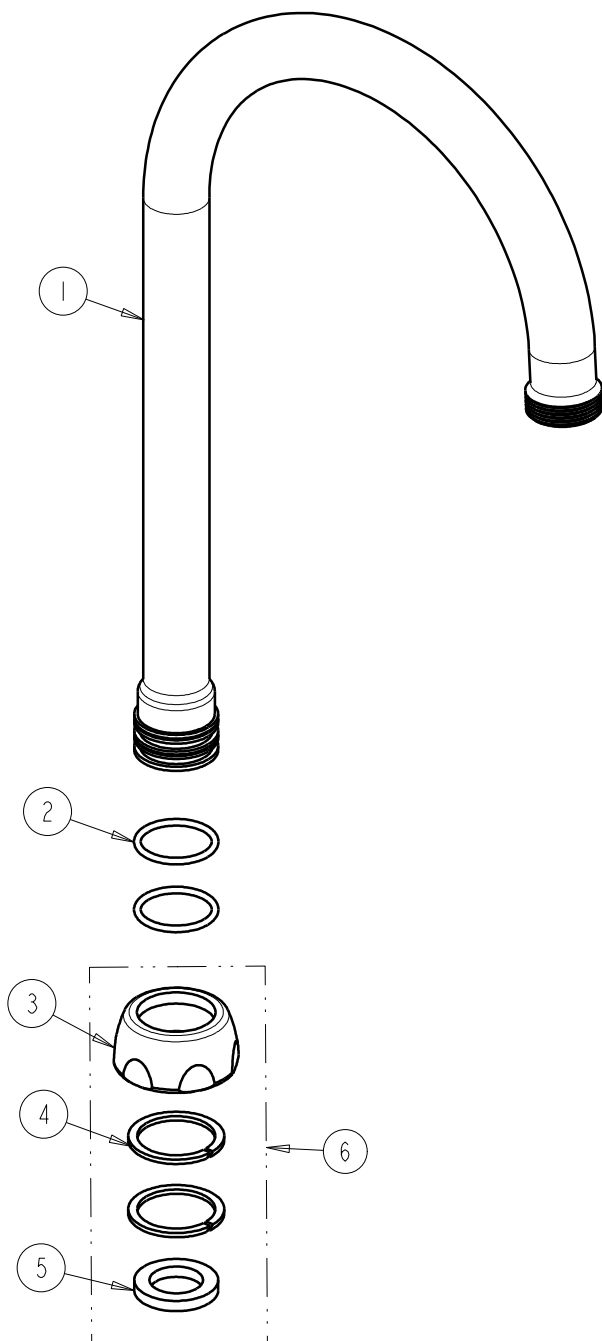

BY: SID DATE: 04-28-10

CHK:  REV:

FITTING NO.

GN2AJKABCP

SUBMITTED MODEL NO.

ITEM NO.

ITEM	PART NO.	DESCRIPTION
1	-----	TUBE SPOUT
2	50-035JKNF	O RING 0.739 X .070
3	1100-208JKCP	NUT, SPOUT 1-1/16-18 UNEF
4	50-036JKNF	SPLIT WASHER
5	340-004JKNF	CELCON WASHER
6	226-TJKCP	KIT, BAG WASHERS AND NUT