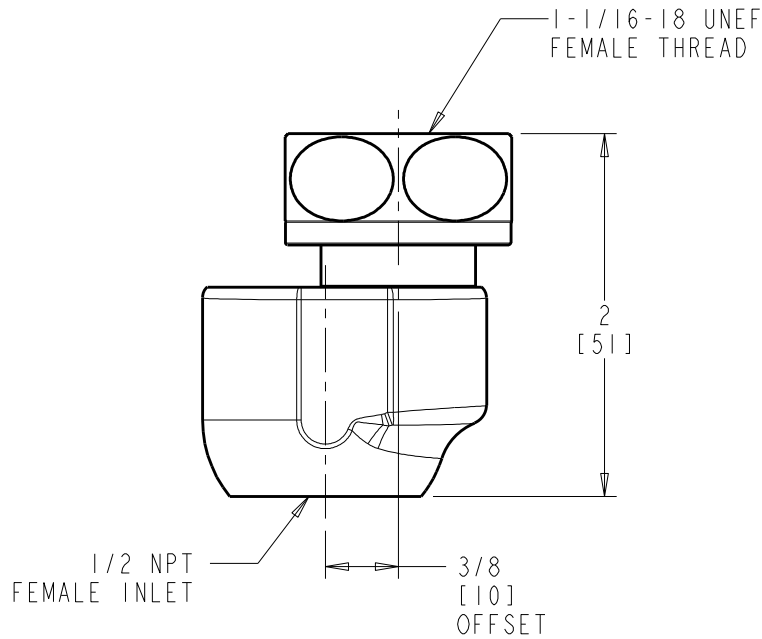

CHK: *JAR* REV:

FITTING NO.

GCJKABCP

SUBMITTED MODEL NO.

SUBMITTED AS SHOWN

SUBMITTED AS NOTED

SEE ATTACHED FOR
SUBMITTED MODIFICATION

JOB NAME

ITEM NO.

DIMENSIONS ARE IN INCHES AND [MILLIMETERS].

TECHNICAL DATA

- SEE SPECIFICATION SHEET

ROUGHING IN DIMENSIONS MAY VARY AND ARE SUBJECT TO CHANGE. NO RESPONSIBILITY IS ASSUMED FOR USE OF SUPERCEDED OR VOIDED DATA.