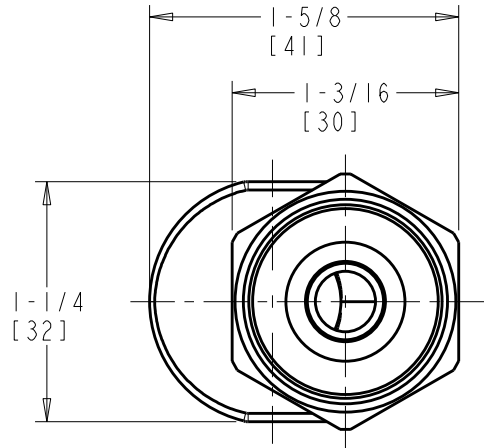

CHK: *JAR* REV:

FITTING NO.

GCJKABCP

SUBMITTED MODEL NO.

SUBMITTED AS SHOWN

SUBMITTED AS NOTED

SEE ATTACHED FOR
SUBMITTED MODIFICATION

JOB NAME

ITEM NO.

DIMENSIONS ARE IN INCHES AND [MILLIMETERS].

TECHNICAL DATA

- SEE SPECIFICATION SHEET

ROUGHING IN DIMENSIONS MAY VARY AND ARE SUBJECT TO CHANGE. NO RESPONSIBILITY IS ASSUMED FOR USE OF SUPERCEDED OR VOIDED DATA.