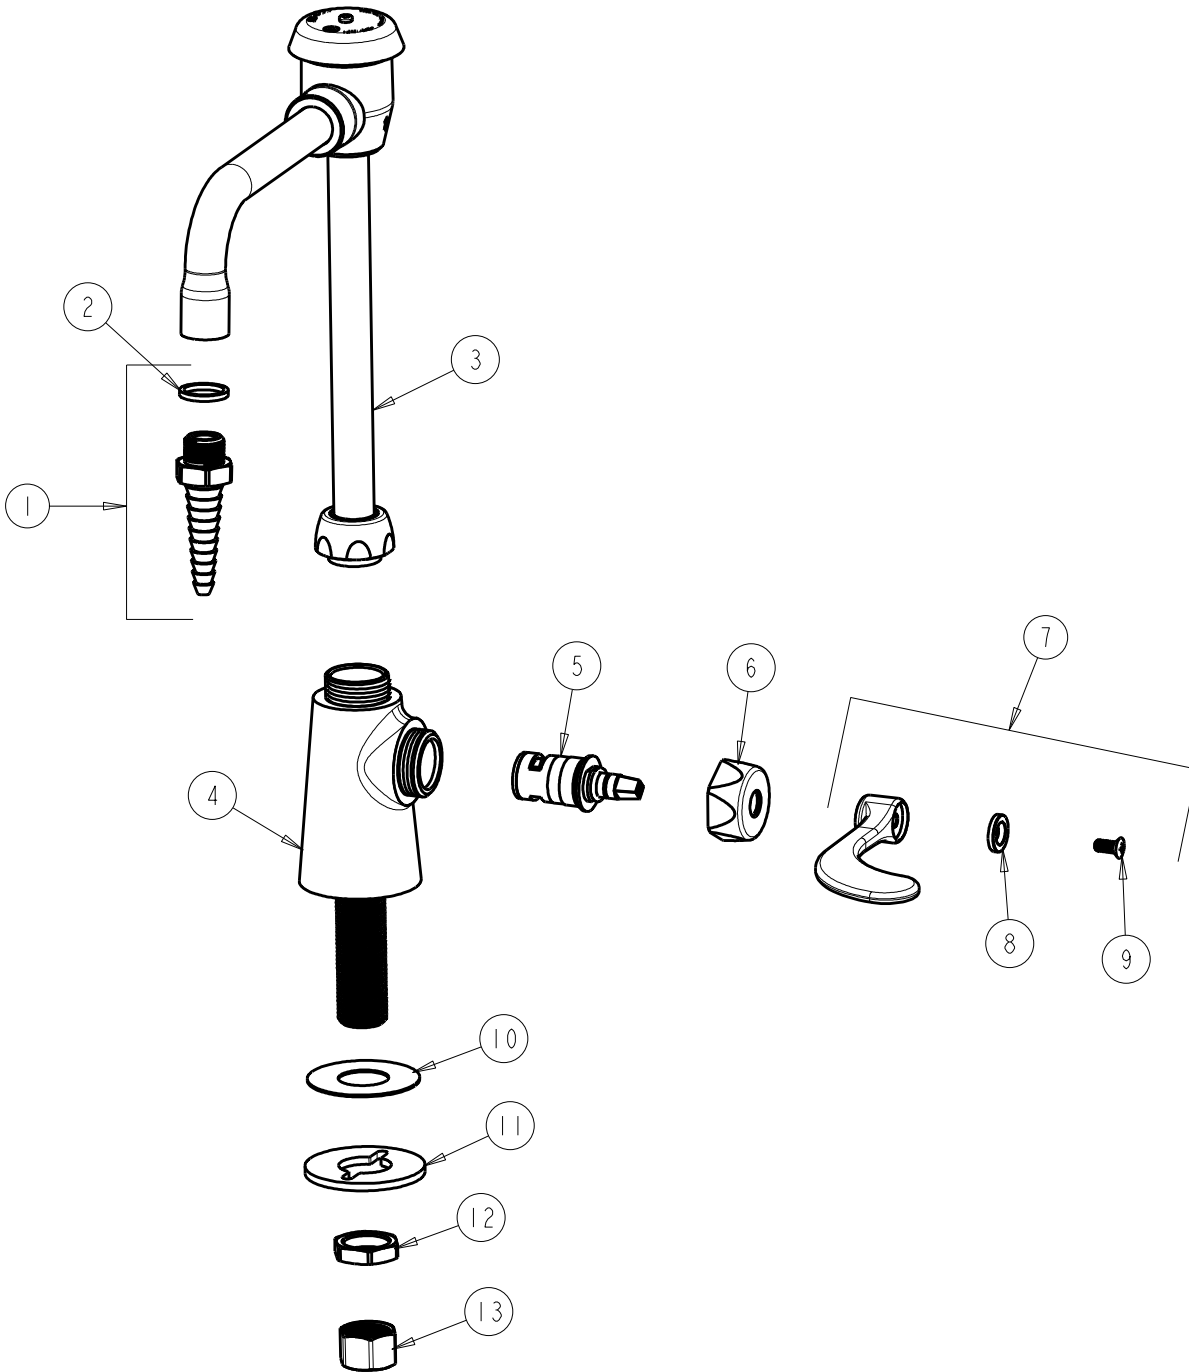

CHICAGO FAUCETS
a Geberit company

2100 South Clearwater Drive
Des Plaines, IL 60018
Phone: 847-803-5000
Fax: 847-803-5454
www.chicagofaucets.com

REPAIR PARTS

FITTING NO.
928-317XKCP
SUBMITTED MODEL NO.

FOR TECHNICAL ASSISTANCE
1-800-TEC-TRUE (1-800-832-8783)

BY: SID DATE: 05-22-12
CHK: *[Signature]* REV:

ITEM NO.

ITEM	PART NO.	DESCRIPTION	ITEM	PART NO.	DESCRIPTION
1	E7JKCP	SERRATED HOSE NOZZLE	8	633-123JKNF	INDEX BUTTON (BLUE)
2	229-003JKNF	WASHER	9	420-010JKRCF	SCREW, 10-32 UNC PH 1/2
3	GN2BVBJKCP	SPOUT, VACUUM BREAKER	10	52-007JKNF	WASHER, RUBBER
4	---	VALVE BODY (NOT SOLD SEPARATELY)	11	807-112JKNF	WASHER
5	1-099XKJKNF	RH CERAMIC CARTRIDGE	12	49-004JKRBF	LOCKNUT
6	444-005JKCP	CAP	13	49-005JKRBF	COUPLING NUT
7	317-COLDJKCP	WRISTBLADE HANDLE			