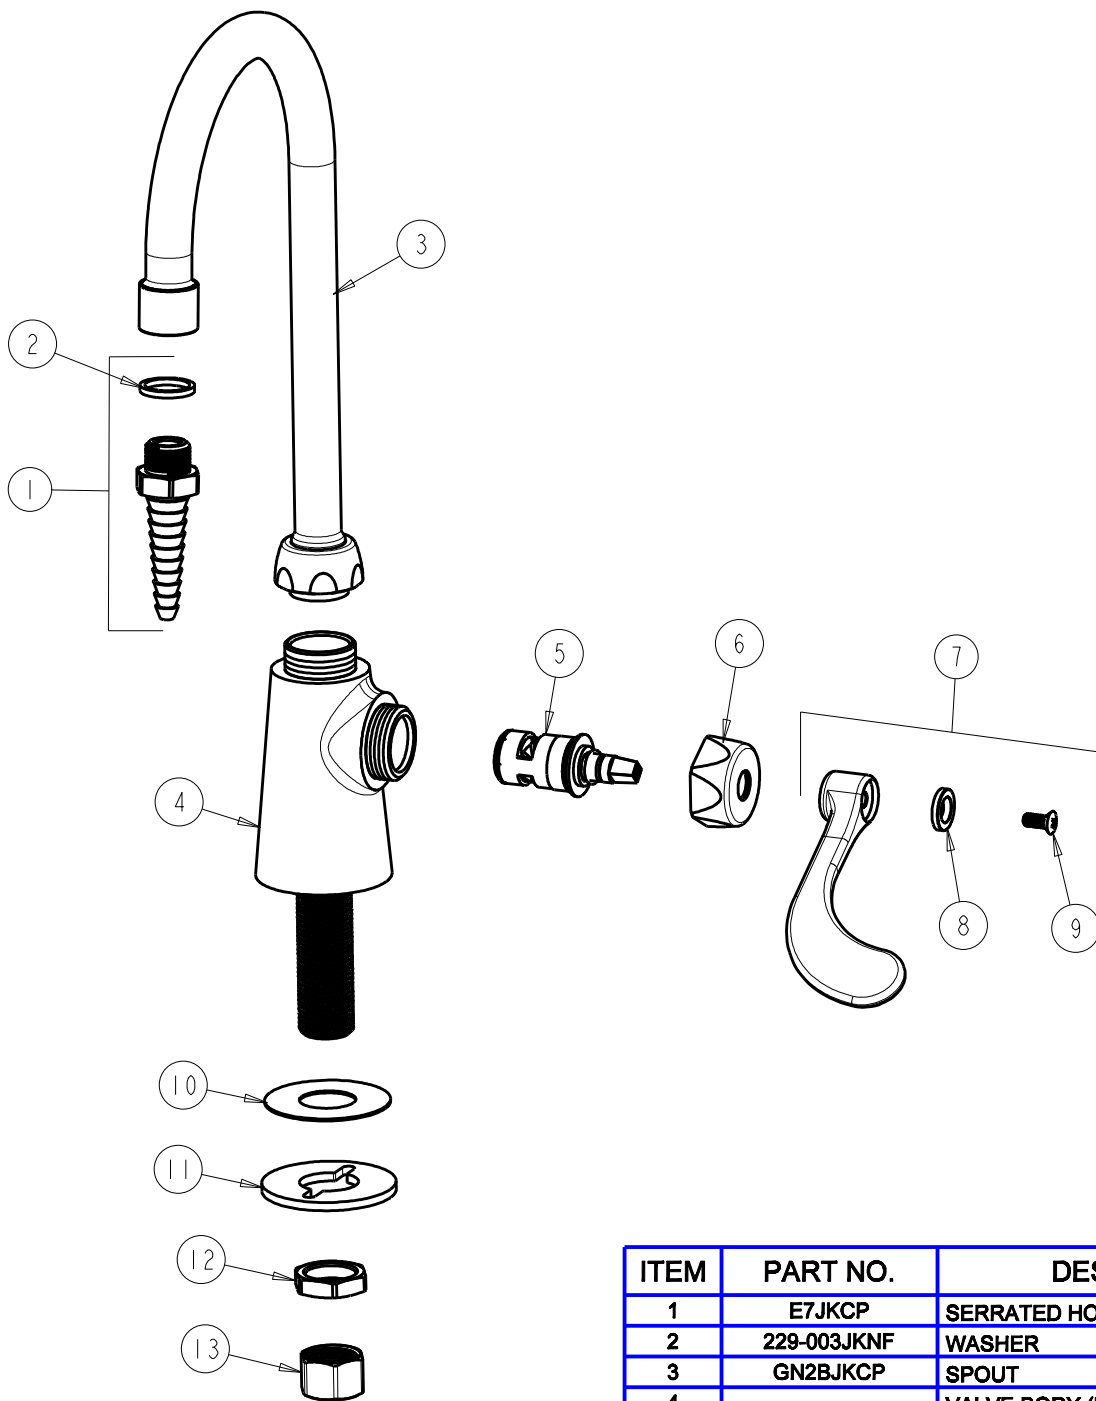

CHICAGO FAUCETS
a Geberit company

2100 South Clearwater Drive
Des Plaines, IL 60018
Phone: 847-803-5000
Fax: 847-803-5454
www.chicagofaucets.com

REPAIR PARTS

FITTING NO.

927-317XKCP

SUBMITTED MODEL NO.

ITEM NO.

BY: SID DATE: 05-21-12

CHK: *[Signature]* REV:

FOR TECHNICAL ASSISTANCE
1-800-TEC-TRUE (1-800-832-8783)

ITEM	PART NO.	DESCRIPTION
1	E7JKCP	SERRATED HOSE NOZZLE
2	229-003JKNF	WASHER
3	GN2BJKCP	SPOUT
4	---	VALVE BODY (NOT SOLD SEPARATELY)
5	1-099XKJKNF	RH CERAMIC QUATURN UNIT
6	444-005JKCP	CAP
7	317-COLDJKCP	WRISTBLADE HANDLE
8	633-123JKNF	INDEX BUTTON (BLUE)
9	420-010JKRCF	SCREW, 10-32 UNC PH 1/2
10	52-007JKNF	WASHER, RUBBER
11	807-112JKNF	WASHER
12	49-004JKRBF	LOCKNUT
13	49-005JKRBF	COUPLING NUT