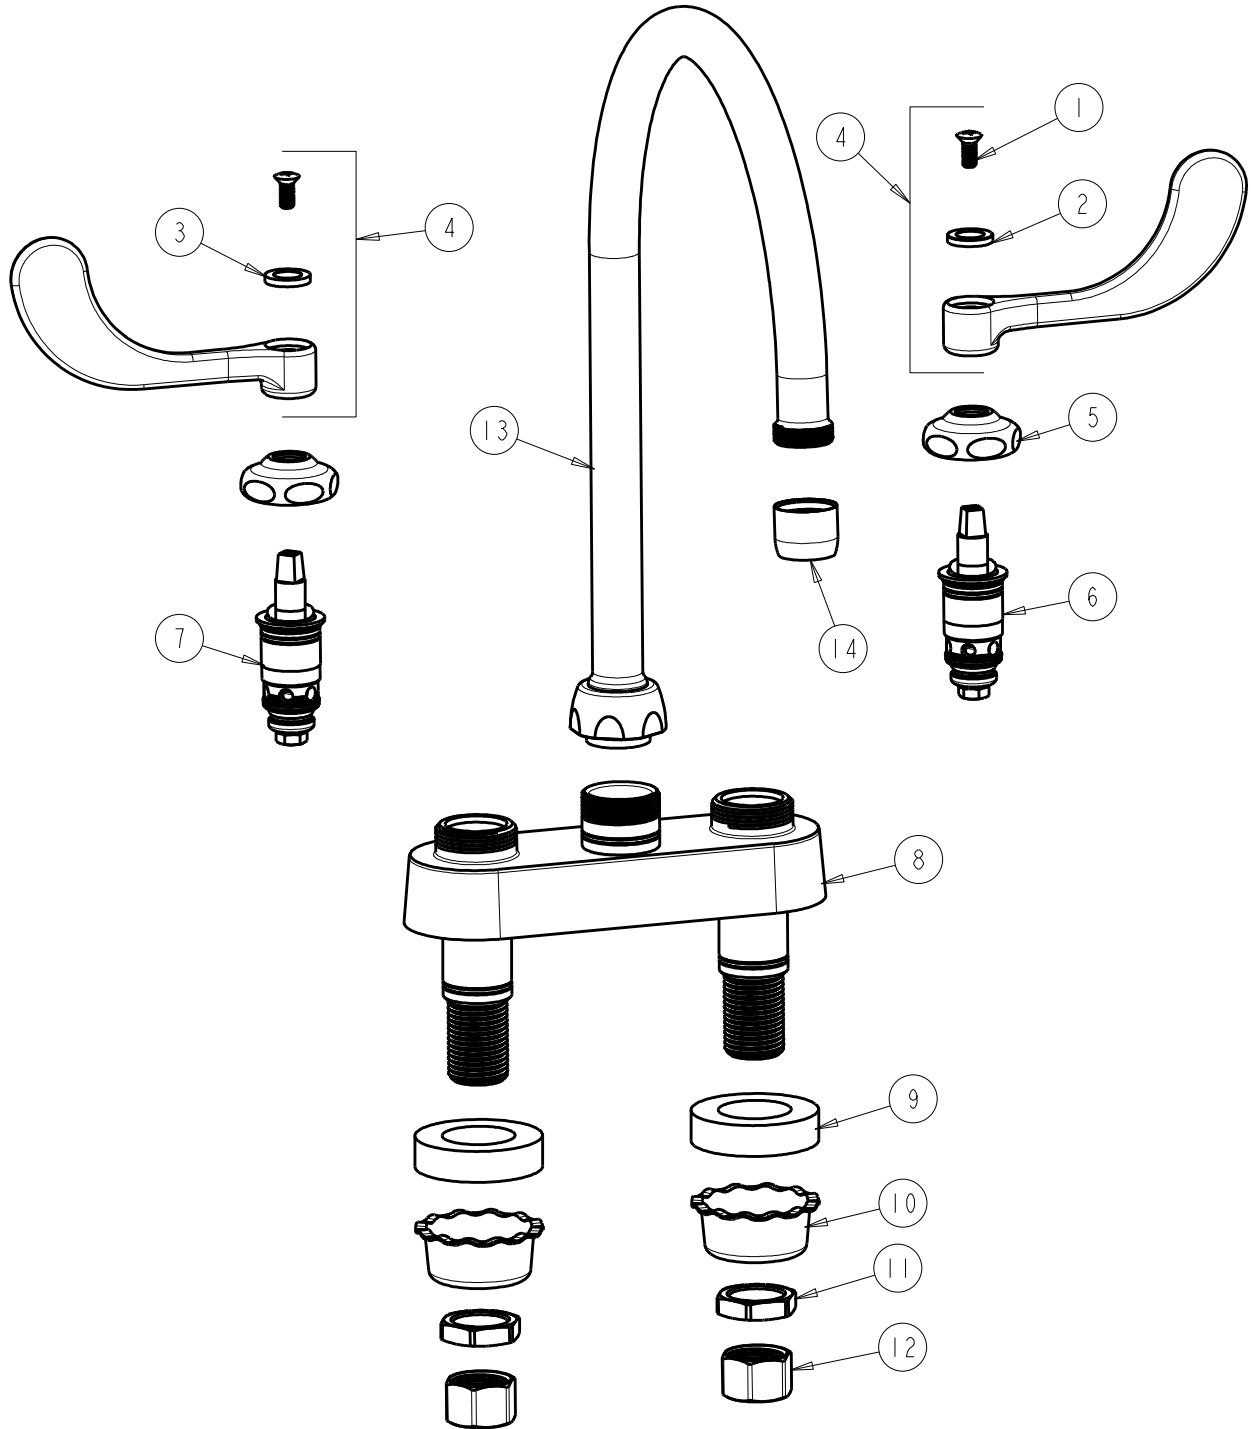

CHICAGO FAUCETS

a Geberit company

FOR TECHNICAL ASSISTANCE
1-800-TEC-TRUE (1-800-832-8783)

2100 South Clearwater Drive
Des Plaines, IL 60018
Phone: 847-803-5000
Fax: 847-803-5454
www.chicagofaucets.com

REPAIR PARTS

BY: SID DATE: 12-05-11
CHK: *[Signature]* REV:

FITTING NO.

895-317GN8AE35ABCP

SUBMITTED MODEL NO.

ITEM NO.

ITEM	PART NO.	DESCRIPTION	ITEM	PART NO.	DESCRIPTION
1	420-010JKRCF	SCREW, 10-32 UNC PH 1/2	8	---	VALVE BODY (NOT SOLD SEPARATELY)
2	633-123JKNF	INDEX BUTTON (BLUE)	9	555-313JKNF	WASHER
3	633-023JKNF	INDEX BUTTON (RED)	10	1797-114JKNF	BASIN COCK WASHER
4	317-PRJKCP	HANDLE, 4" WRISTBLADE (PAIR)	11	49-004JKRBF	LOCKNUT
5	1-214JKCP	CAP	12	49-005JKRBF	COUPLING NUT
6	1-099XTJKABNF	QUATURN CARTRIDGE (RH)	13	GN8AJKCP	SPOUT
7	1-100XTJKABNF	QUATURN CARTRIDGE (LH)	14	E35JKCP	SOFTFLO AERATOR 1.5 GPM