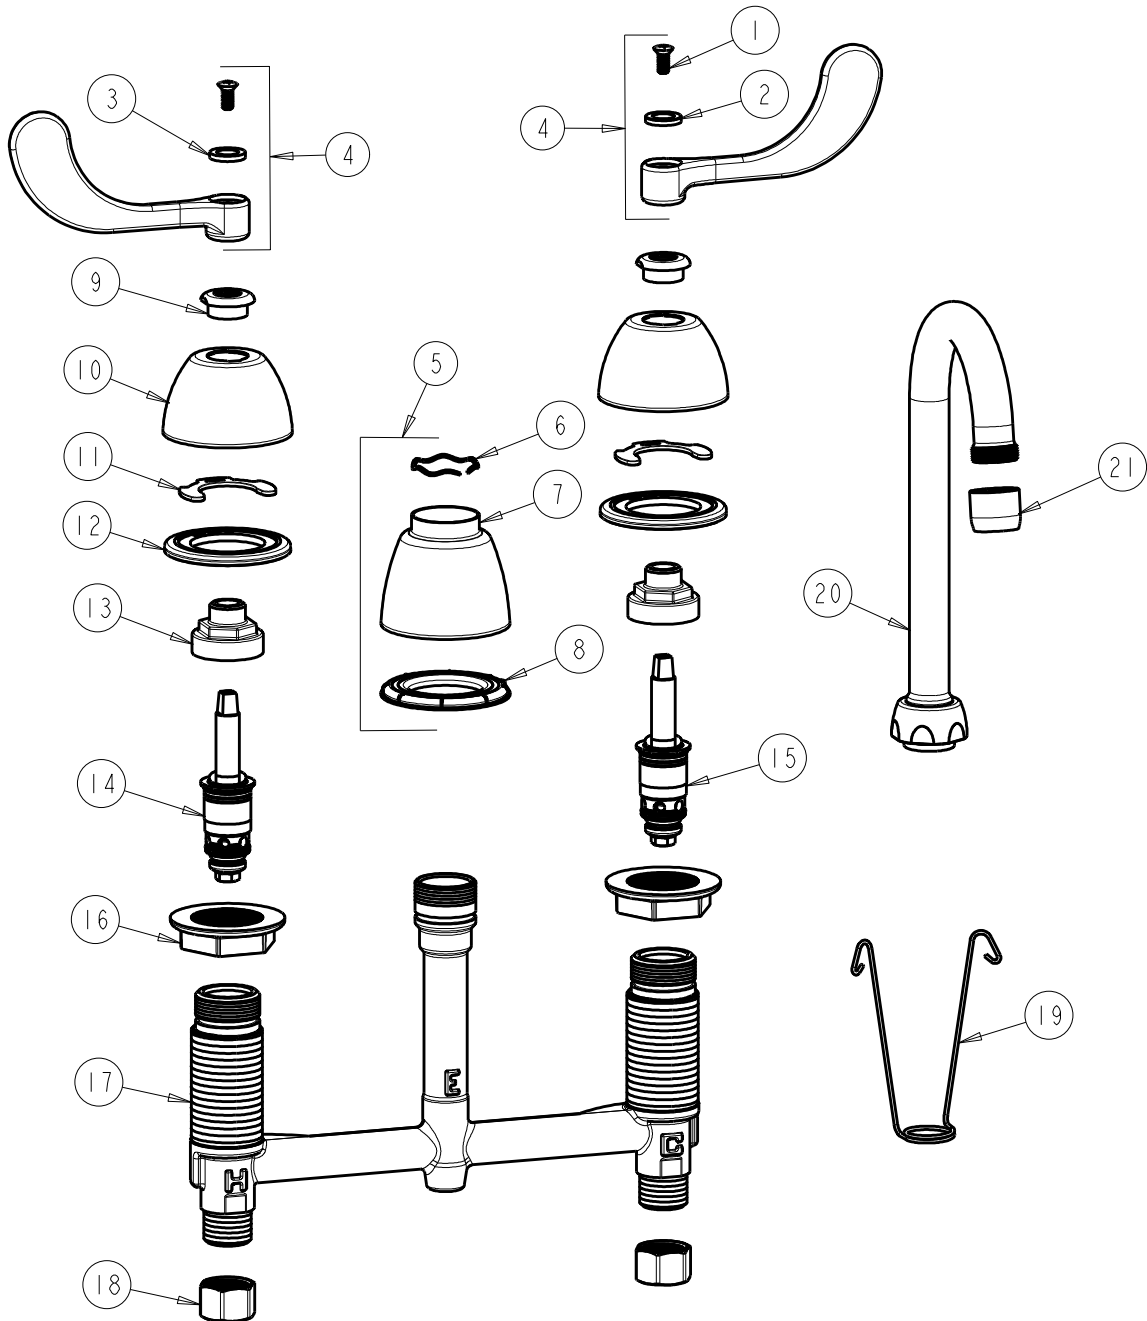

CHICAGO FAUCETS
a Geberit company

2100 South Clearwater Drive
Des Plaines, IL 60018
Phone: 847-803-5000
Fax: 847-803-5454
www.chicagofaucets.com

REPAIR PARTS

FITTING NO.

786-GN1AE3ABCP

SUBMITTED MODEL NO.

BY: SID DATE: 07-01-11

CHK: REV: 04-30-12

ITEM NO.

FOR TECHNICAL ASSISTANCE
1-800-TEC-TRUE (1-800-832-8783)

ITEM	PART NO.	DESCRIPTION	ITEM	PART NO.	DESCRIPTION
1	420-010JKRCF	SCREW, 10-32 UNC PH 1/2	12	888-026JKNF	WASHER, SEALING
2	633-123JKNF	INDEX BUTTON (BLUE)	13	274-014JKRBF	NUT, CAP
3	633-023JKNF	INDEX BUTTON (RED)	14	377-XTLHJKABNF	LH QUATURN CARTRIDGE
4	317-PRJKCP	HANDLE, 4" WRISTBLADE (PAIR)	15	377-XTRHJKABNF	RH QUATURN CARTRIDGE
5	785-400JKCP	SPOUT ESCUTCHEON KIT	16	250-004JKNF	LOCKNUT
6	50-038JKNF	WAVE WASHER	17	---	BODY, VALVE
7	785-400JKCP	ESCUTCHEON, SPOUT BASE	18	49-005JKRBF	COUPLING NUT
8	888-027JKNF	SPOUT ESCUTCHEON WASHER	19	200-008JKNF	HANGER
9	422-113JKCP	ESCUTCHEON NUT	20	GN1AJKCP	SPOUT
10	250-082JKCP	ESCUTCHEON	21	E3JKCP	SOFTFLO AERATOR 2.2 GPM
11	200-009JKNF	CLIP, RETAIN			