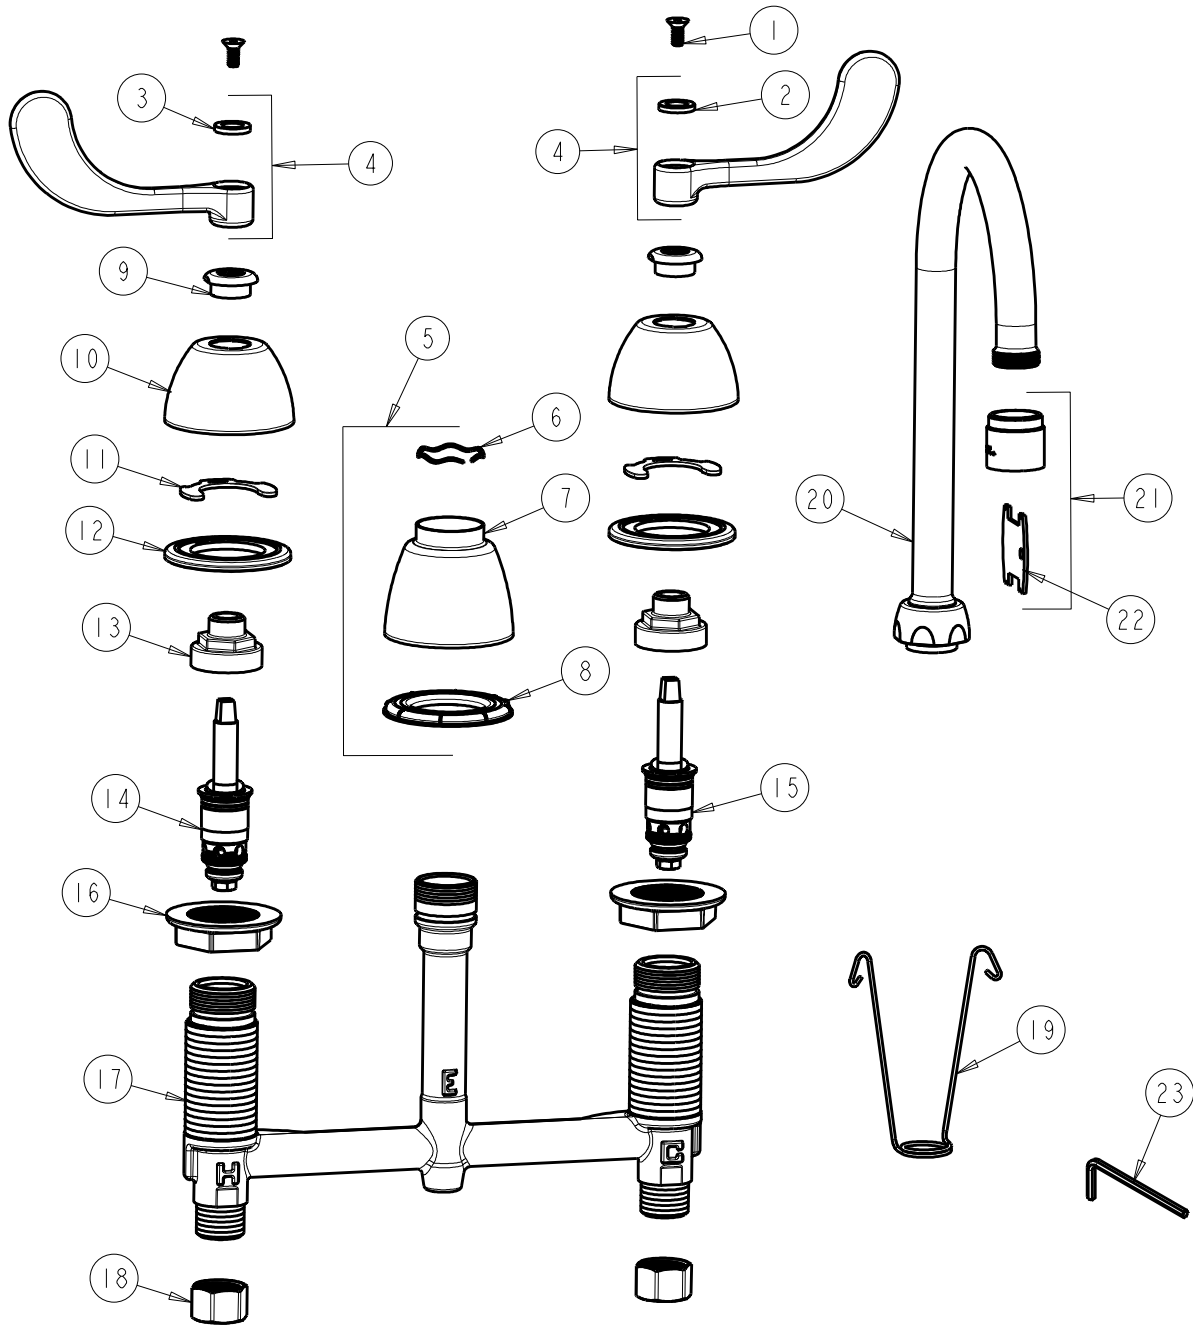

**CHICAGO FAUCETS**  
a Geberit company

2100 South Clearwater Drive  
Des Plaines, IL 60018  
Phone: 847-803-5000  
Fax: 847-803-5454  
www.chicagofaucets.com

**REPAIR PARTS**

FITTING NO.

**786-E35VPCABCP**

SUBMITTED MODEL NO.

ITEM NO.

**FOR TECHNICAL ASSISTANCE**  
1-800-TEC-TRUE (1-800-832-8783)

BY: SID DATE: 07-12-11  
CHK: REV: 04-26-12

ITEM	PART NO.	DESCRIPTION	ITEM	PART NO.	DESCRIPTION
1	420-020JKNF	SCREW, 1/8 FLAT HEX HEAD X 1/2	13	274-014JKRBF	NUT, CAP
2	633-123JKNF	INDEX BUTTON (BLUE)	14	377-XTLHJKABNF	LH QUATURN CARTRIDGE
3	633-023JKNF	INDEX BUTTON (RED)	15	377-XTRHJKABNF	RH QUATURN CARTRIDGE
4	317-PRJKCP	HANDLE, 4" WRISTBLADE (PAIR)	16	250-004JKNF	LOCKNUT
5	785-400JKCP	SPOUT ESCUTCHEON KIT	17	---	BODY, VALVE
6	50-038JKNF	WAVE WASHER	18	49-005JKRBF	COUPLING NUT
7	785-400JKCP	ESCUTCHEON, SPOUT BASE	19	200-008JKNF	HANGER
8	888-027JKNF	SPOUT ESCUTCHEON WASHER	20	GN2AJKCP	SPOUT
9	422-113JKCP	ESCUTCHEON NUT	21	E35VPJKCP	SOFTFLO AERATOR 1.5GPM VR
10	250-082JKCP	ESCUTCHEON	22	3-024JKRCF	KEY, VP
11	200-009JKNF	CLIP, RETAIN	23	420-022JKNF	WRENCH, VP 1/8 HEX
12	888-026JKNF	WASHER, SEALING			