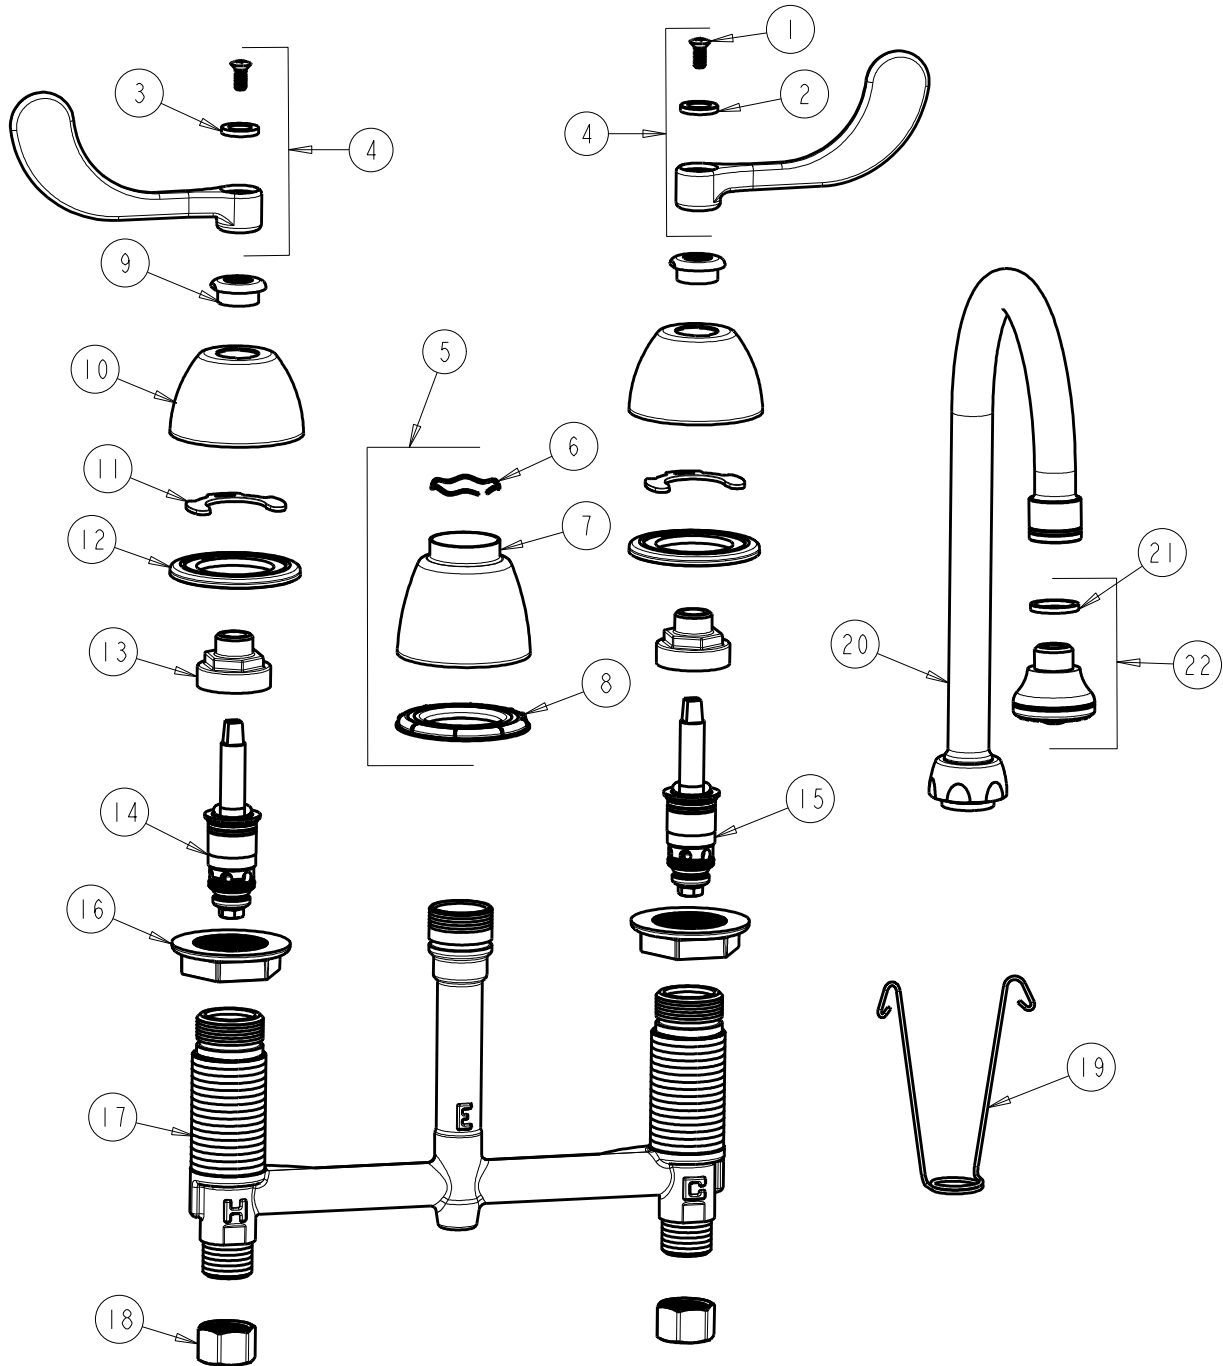

CHICAGO FAUCETS
a Geberit company

2100 South Clearwater Drive
Des Plaines, IL 60018
Phone: 847-803-5000
Fax: 847-803-5454
www.chicagofaucets.com

REPAIR PARTS

FITTING NO.

786-ABCP

SUBMITTED MODEL NO.

ITEM NO.

FOR TECHNICAL ASSISTANCE
1-800-TEC-TRUE (1-800-832-8783)

BY: SID DATE: 10-12-10
CHK: REV: 04-25-12

| ITEM | PART NO. | DESCRIPTION | ITEM | PART NO. | DESCRIPTION |
|------|--------------|------------------------------|------|----------------|----------------------|
| 1 | 420-010JKRCF | SCREW, 10-32 UNC PH 1/2 | 12 | 888-026JKNF | WASHER, SEALING |
| 2 | 633-123JKNF | INDEX BUTTON (BLUE) | 13 | 274-014JKRBF | NUT, CAP |
| 3 | 633-023JKNF | INDEX BUTTON (RED) | 14 | 377-XTLHJKABNF | LH QUATURN CARTRIDGE |
| 4 | 317-PRJKCP | HANDLE, 4" WRISTBLADE (PAIR) | 15 | 377-XTRHJKABNF | RH QUATURN CARTRIDGE |
| 5 | 785-400JKCP | SPOUT ESCUTCHEON KIT | 16 | 250-004JKNF | LOCKNUT |
| 6 | 50-038JKNF | WAVE WASHER | 17 | --- | BODY, VALVE |
| 7 | 785-400JKCP | ESCUTCHEON, SPOUT BASE | 18 | 49-005JKRBF | COUPLING NUT |
| 8 | 888-027JKNF | SPOUT ESCUTCHEON WASHER | 19 | 200-008JKNF | HANGER |
| 9 | 422-113JKCP | ESCUTCHEON NUT | 20 | GN2BJKABCP | SPOUT |
| 10 | 250-082JKCP | ESCUTCHEON | 21 | 229-003JKNF | WASHER |
| 11 | 200-009JKNF | CLIP, RETAIN | 22 | E4JKABCP | ROSE SPRAY OUTLET |