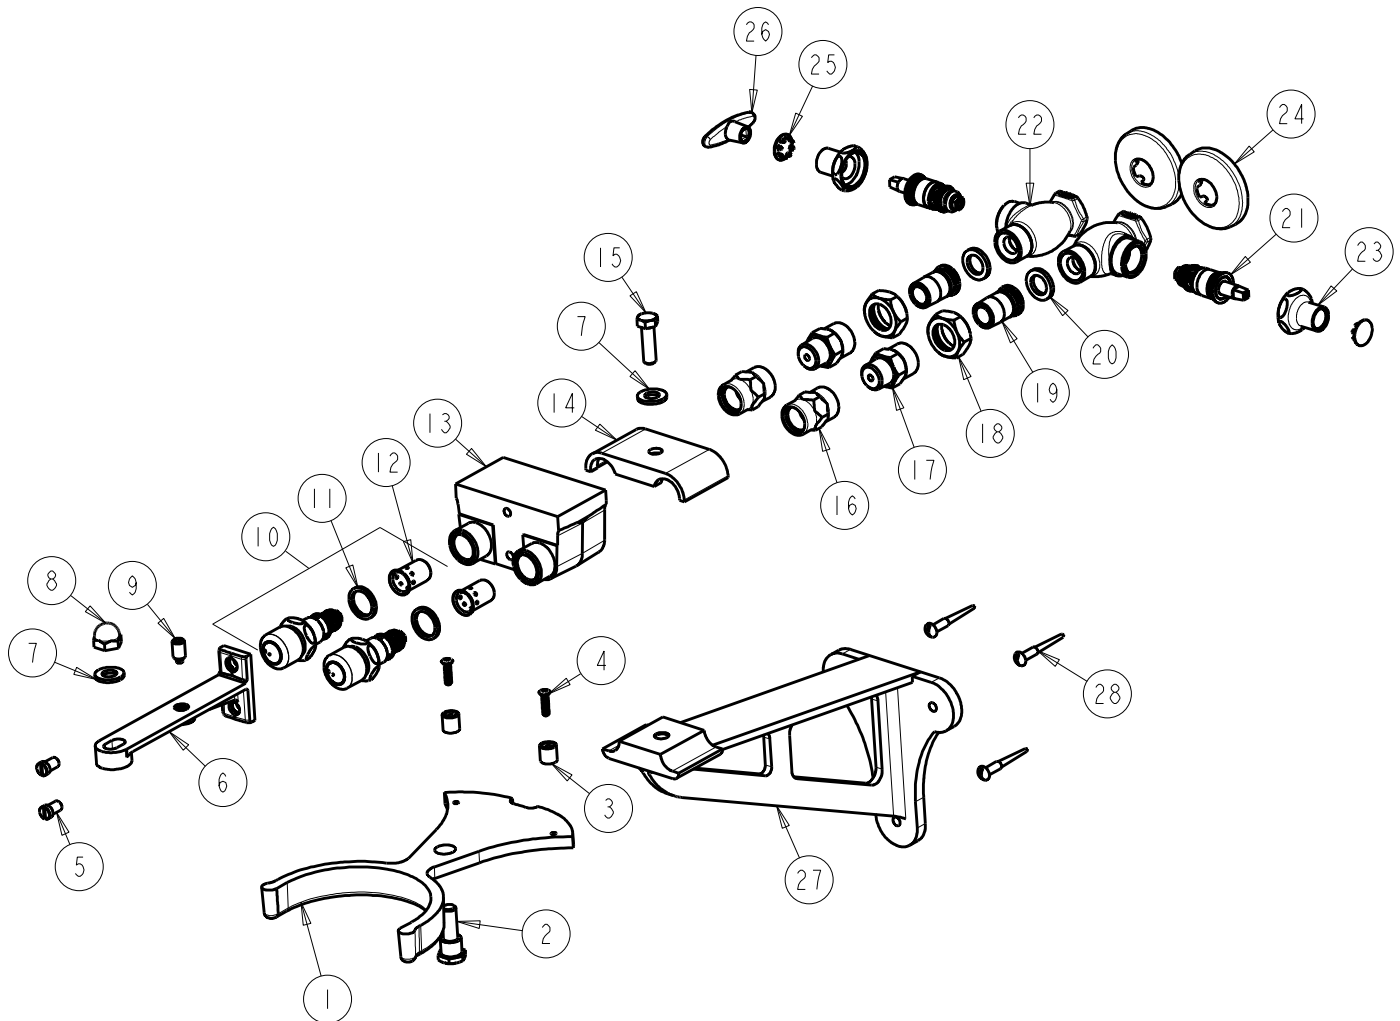

CHICAGO FAUCETS
a Geberit company

2100 South Clearwater Drive
Des Plaines, IL 60018
Phone: 847-803-5000
Fax: 847-803-5454
www.chicagofaucets.com

REPAIR PARTS

FITTING NO.

745-VOABCP

SUBMITTED MODEL NO.

ITEM NO.

FOR TECHNICAL ASSISTANCE
1-800-TEC-TRUE (1-800-832-8783)

BY: JAR DATE: 09-21-11

CHK: *[Signature]* REV:

ITEM	PART NO.	DESCRIPTION	ITEM	PART NO.	DESCRIPTION
1	745-023JKCP	LEVER	15	649-006JKNF	SCREW
2	745-003JKCP	BOLT	16	530-012JKCP	ADAPTER
3	745-024JKNF	NYLON CAM STOPPER	17	1021-RCF	FLOW CONTROL
4	250-093JKRCF	SCREW	18	625-045JKCP	NUT
5	625-006JKNF	SCREW, PAN HEAD 5/16-18 UNC	19	----	TAILPIECE
6	745-022JKCP	BRACKET	20	1-011JKNF	WASHER, .97 X .62 X .12
7	745-105JKNF	STAINLESS STEEL WASHER	21	217-XTLHJKABNF	CARTRIDGE, SLO-COMPRESSION
8	745-026JKCP	ACORN NUT	22	----	BODY (NOT SOLD SEPARATELY)
9	745-025JKNF	SCREW	23	1-246JKCP	NUT, CAP LOOSE KEY 1-1/8-18 UNEF
10	745-XJKABNF	FOR PARTS SEE 745-XJKABNF	24	749-016JKCP	FLANGE
11	1-043JKNF	GASKET, CAP 1 X .80 X .09	25	1-144JKCP	BUTTON
12	333-073JKNF	DASHPOT	26	293-006JKRCF	TEE HANDLE & SCREW
13	----	VALVE BODY NOT SOLD SEPARATELY	27	649-003JKNF	BRACKET (WALL)
14	649-005JKNF	BRACKET (CLAMP)	28	649-004JKNF	SCREW