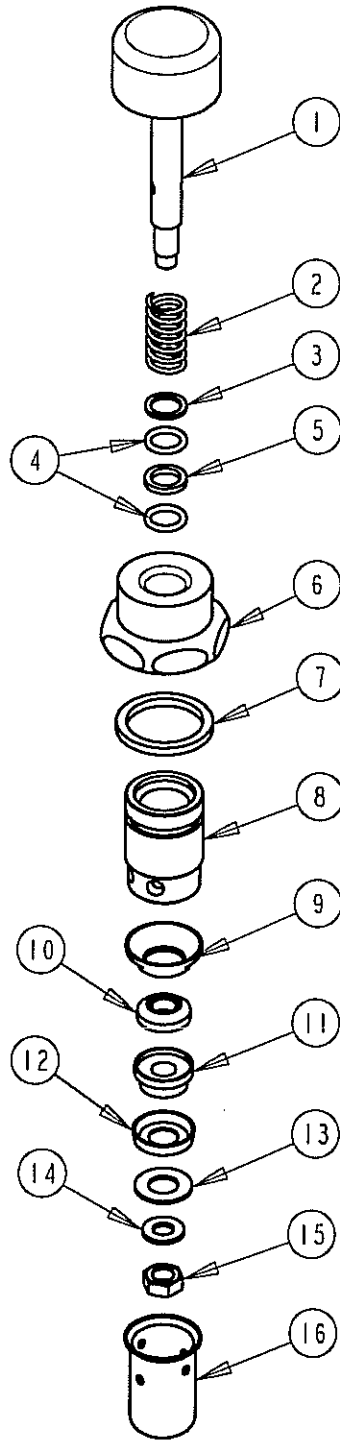

PARTS LIST

BY: SID
CHK'D: *AT*

CHICAGO FAUCETS
Last As Long As The Building

FINISH: AS SPECIFIED
DATE: 11-21-02

625-X

ITEM NO.	PART NO.	DESCRIPTION	ITEM NO.	PART NO.	DESCRIPTION
1	625-012K	STEM AND BUTTON ASSEMBLY	9	1-027	MONEL SEAT
2	395-018	SPRING	10	244-006	RUBBER SEAT WASHER
3	319-012	BRASS WASHER	11	333-026	RETAINER
4	319-140	O-RING	12	333-040A	RUBBER WASHER
5	319-035	LEATHER WASHER	13	333-039	WASHER
6	319-003	CAP NUT	14	1-031	STEM WASHER
7	1-043A	GASKET	15	333-097	STEM NUT
8	433-042	SLEEVE	16	333-075	DASHPOT